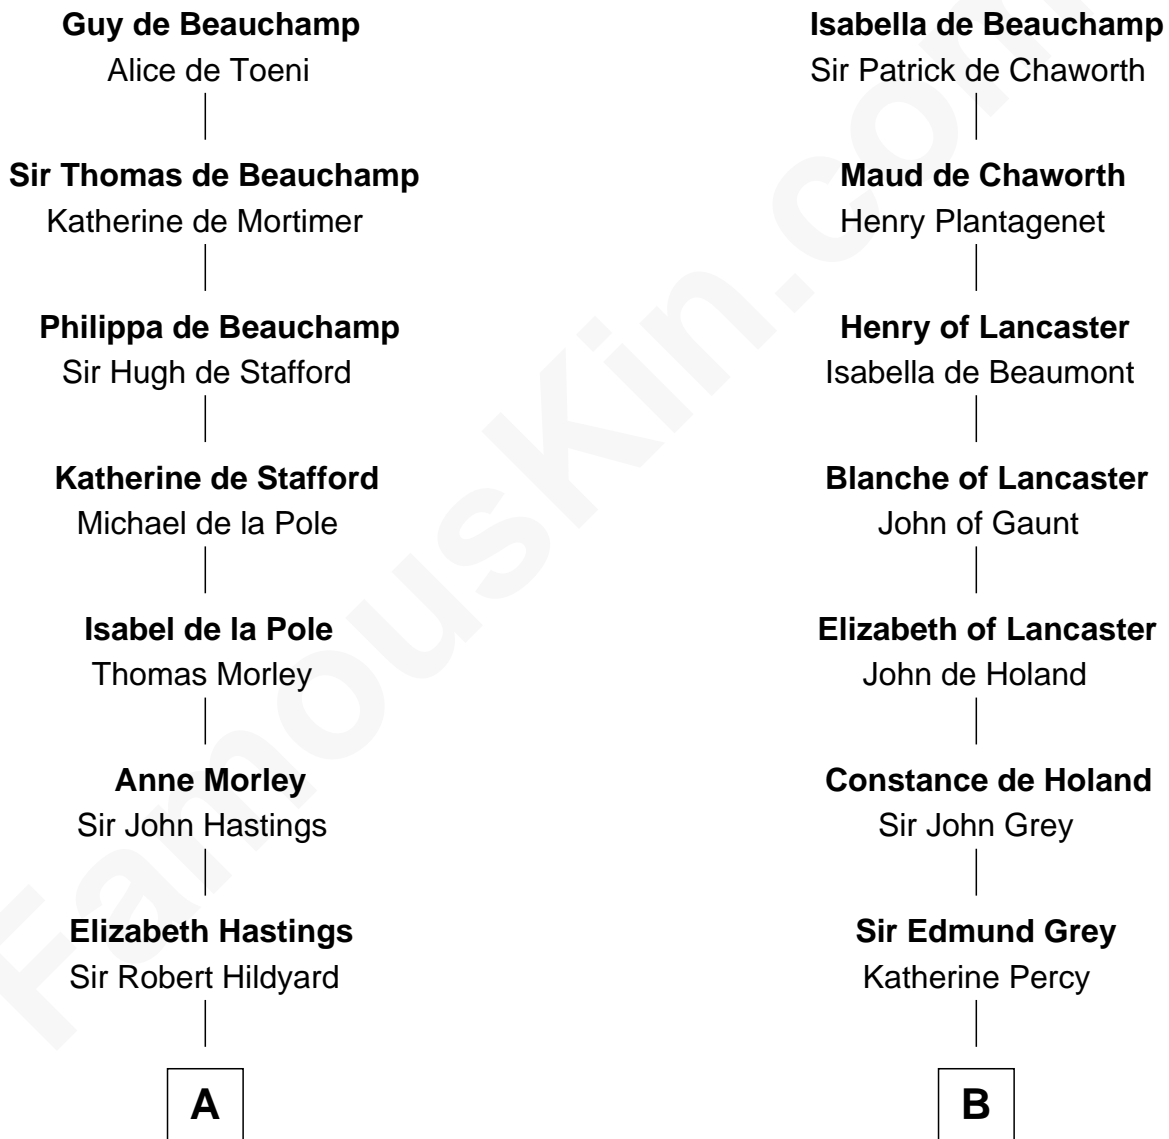

FamousKin.com Relationship Chart of

Calvin Coolidge

30th U.S. President

15th cousin 6 times removed of

George Clinton

4th U.S. Vice President

William de Beauchamp

Maud FitzJohn

FamousKin.com