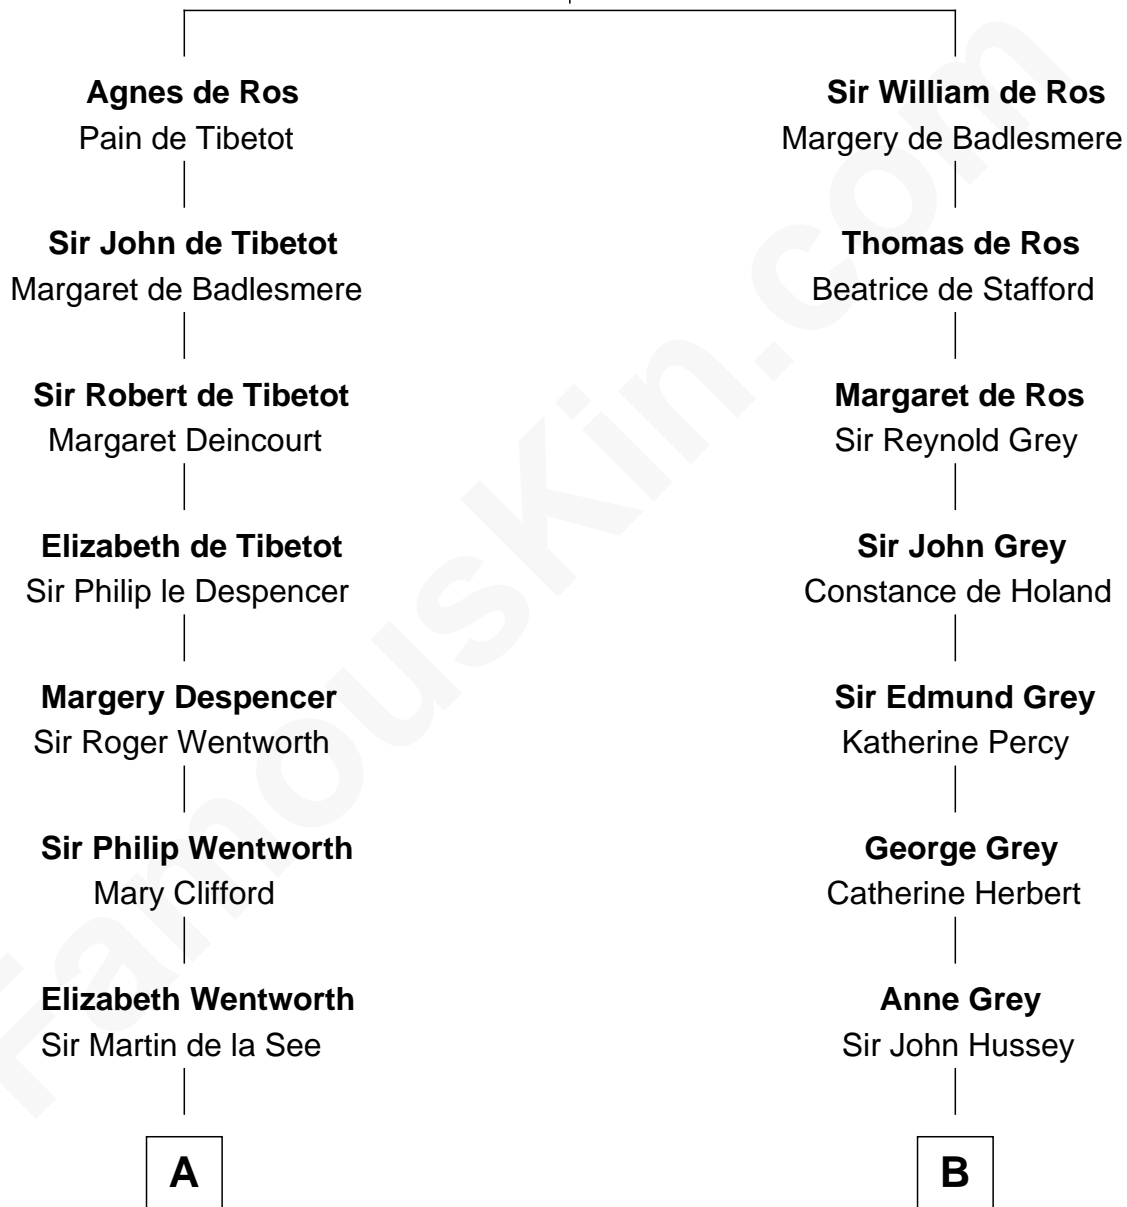

FamousKin.com Relationship Chart of

Calvin Coolidge

30th U.S. President

13th cousin 8 times removed of

George Clinton

4th U.S. Vice President

William de Ros

Maude de Vaux

FamousKin.com