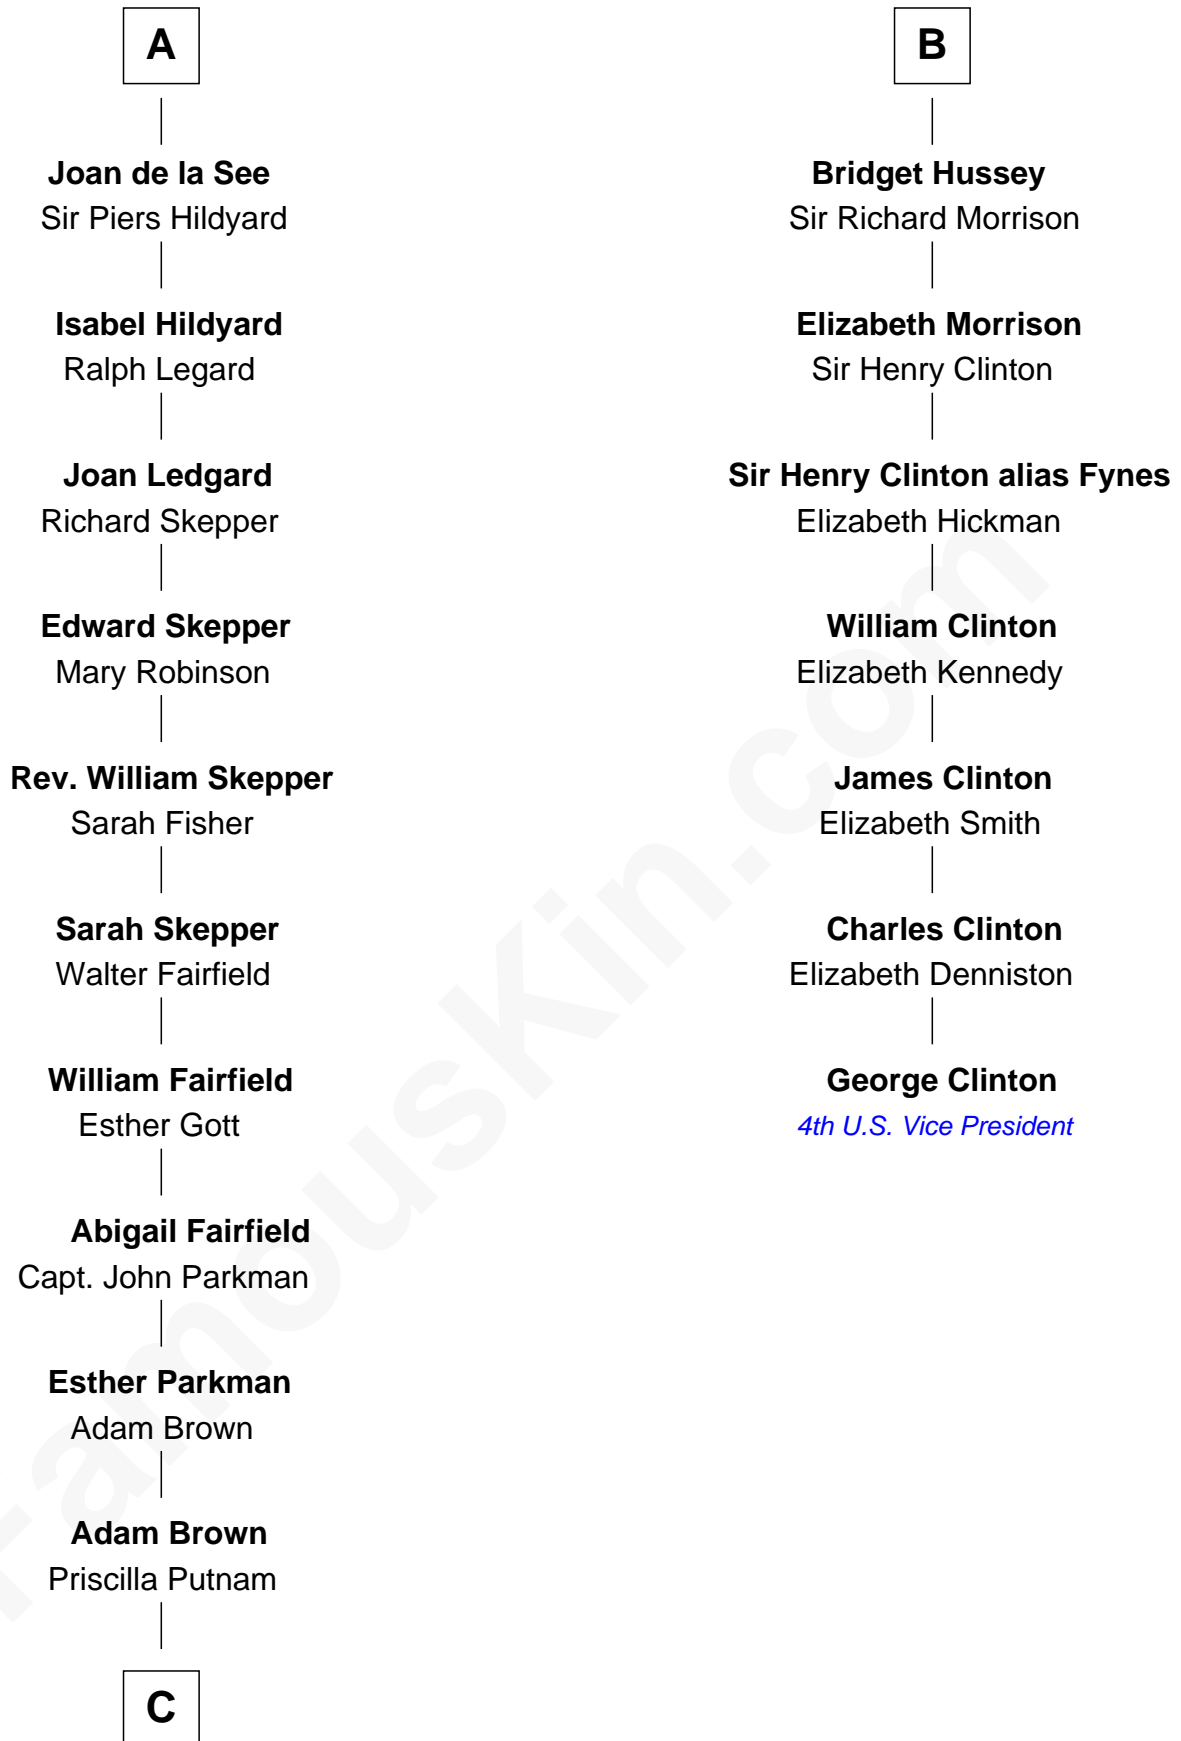

FamousKin.com Relationship Chart of

Calvin Coolidge

30th U.S. President

13th cousin 8 times removed of

George Clinton

4th U.S. Vice President

William de Ros

Maude de Vaux

FamousKin.com