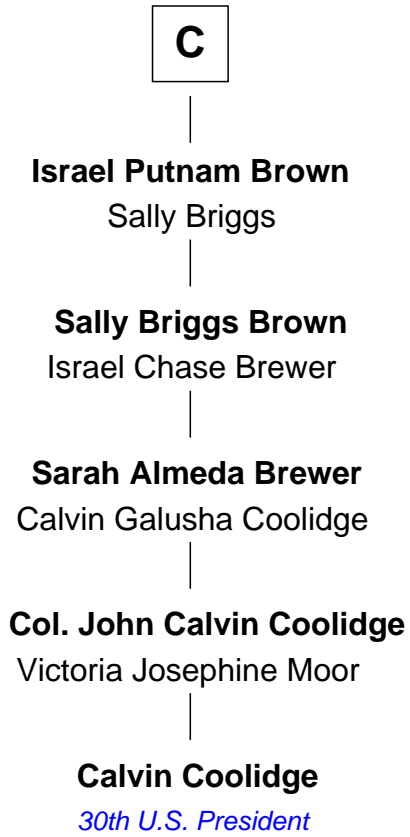

FamousKin.com Relationship Chart of

Calvin Coolidge

30th U.S. President

14th cousin 7 times removed of

George Clinton

4th U.S. Vice President

Thomas de Clare

Juliana FitzMaurice

Margaret de Clare
Bartholomew de Badlesmere

Margaret de Badlesmere
Sir John de Tibetot

Sir Robert de Tibetot
Margaret Deincourt

Elizabeth de Tibetot
Sir Philip le Despencer

Margery Despencer
Sir Roger Wentworth

Sir Philip Wentworth
Mary Clifford

Elizabeth Wentworth
Sir Martin de la See

A

Margaret de Clare
Bartholomew de Badlesmere

Margery de Badlesmere
Sir William de Ros

Thomas de Ros
Beatrice de Stafford

Margaret de Ros
Sir Reynold Grey

Sir John Grey
Constance de Holand

Sir Edmund Grey
Katherine Percy

George Grey
Catherine Herbert

B

FamousKin.com