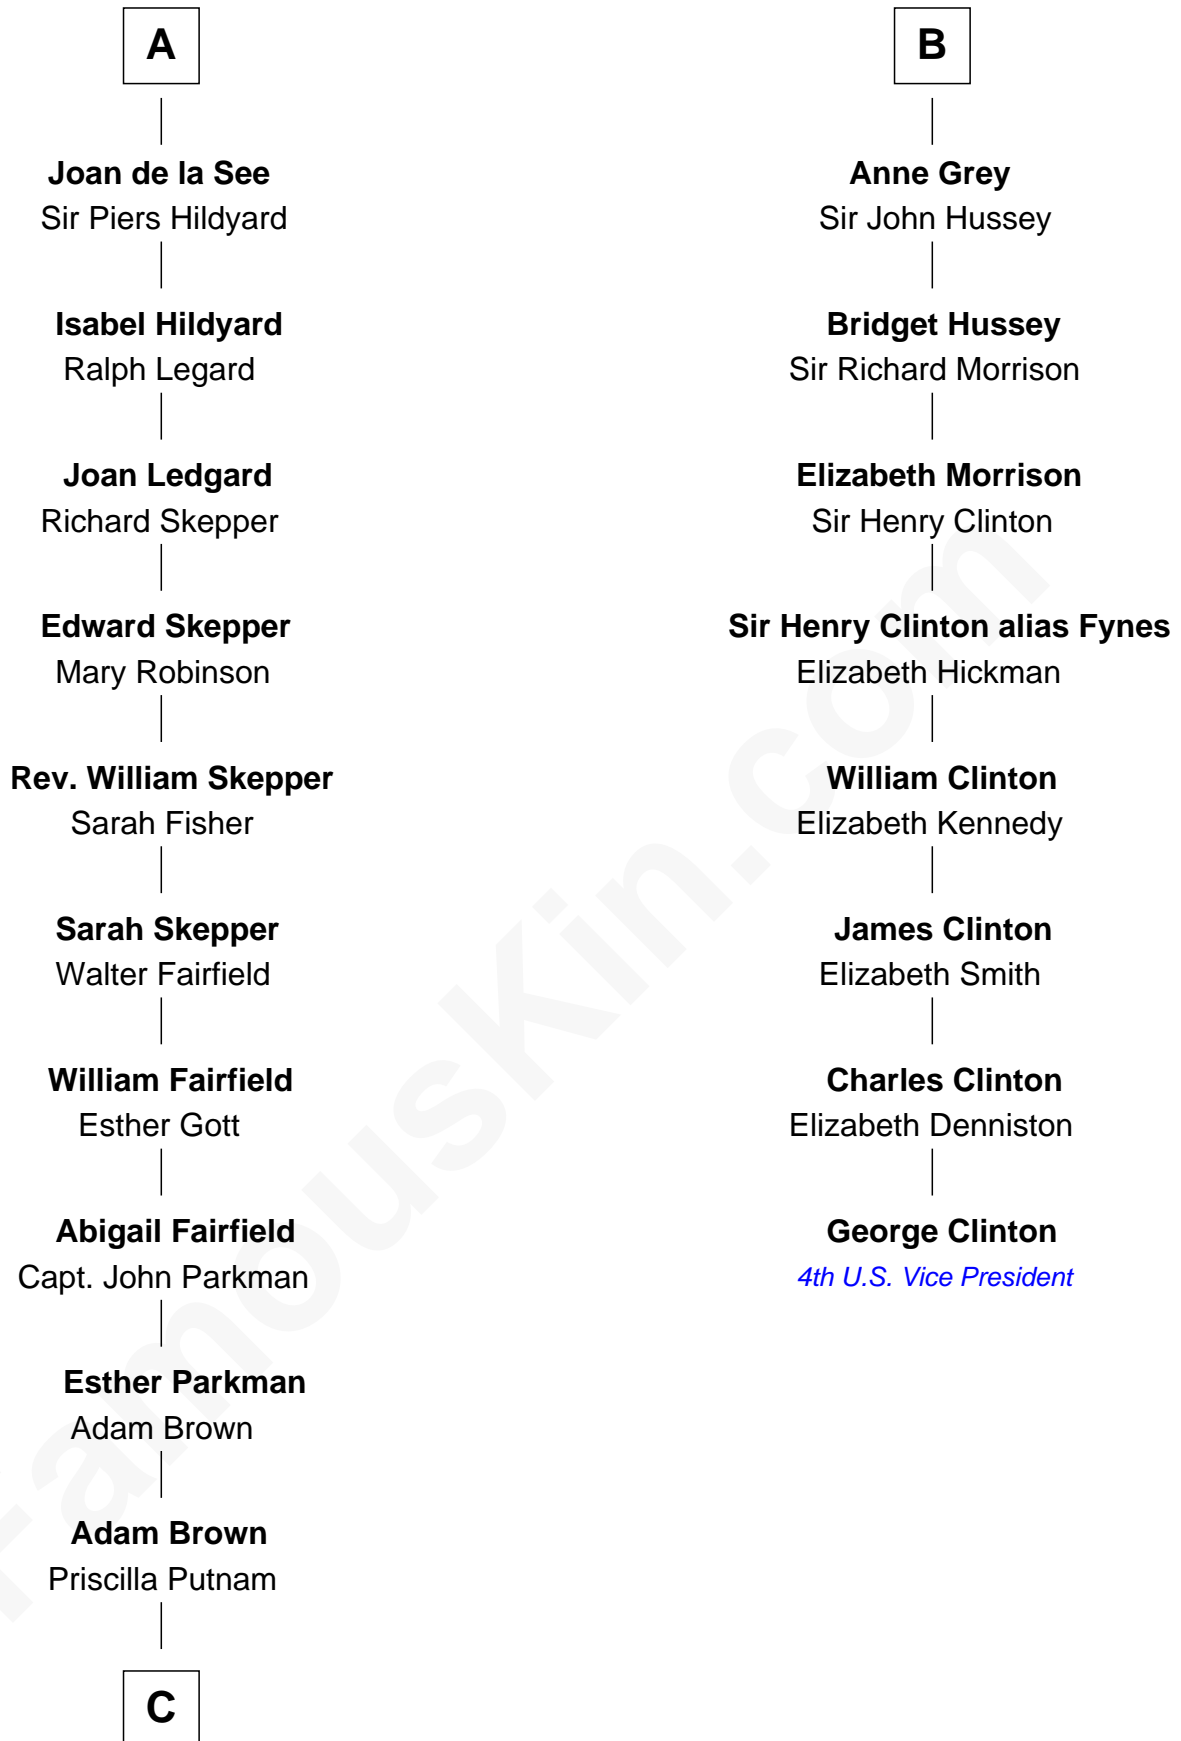

FamousKin.com Relationship Chart of

Calvin Coolidge

30th U.S. President

14th cousin 7 times removed of

George Clinton

4th U.S. Vice President

Thomas de Clare

Juliana FitzMaurice

Margaret de Clare
Bartholomew de Badlesmere

Margaret de Badlesmere
Sir John de Tibetot

Sir Robert de Tibetot
Margaret Deincourt

Elizabeth de Tibetot
Sir Philip le Despencer

Margery Despencer
Sir Roger Wentworth

Sir Philip Wentworth
Mary Clifford

Elizabeth Wentworth
Sir Martin de la See

A

Margaret de Clare
Bartholomew de Badlesmere

Margery de Badlesmere
Sir William de Ros

Thomas de Ros
Beatrice de Stafford

Margaret de Ros
Sir Reynold Grey

Sir John Grey
Constance de Holand

Sir Edmund Grey
Katherine Percy

George Grey
Catherine Herbert

B

FamousKin.com