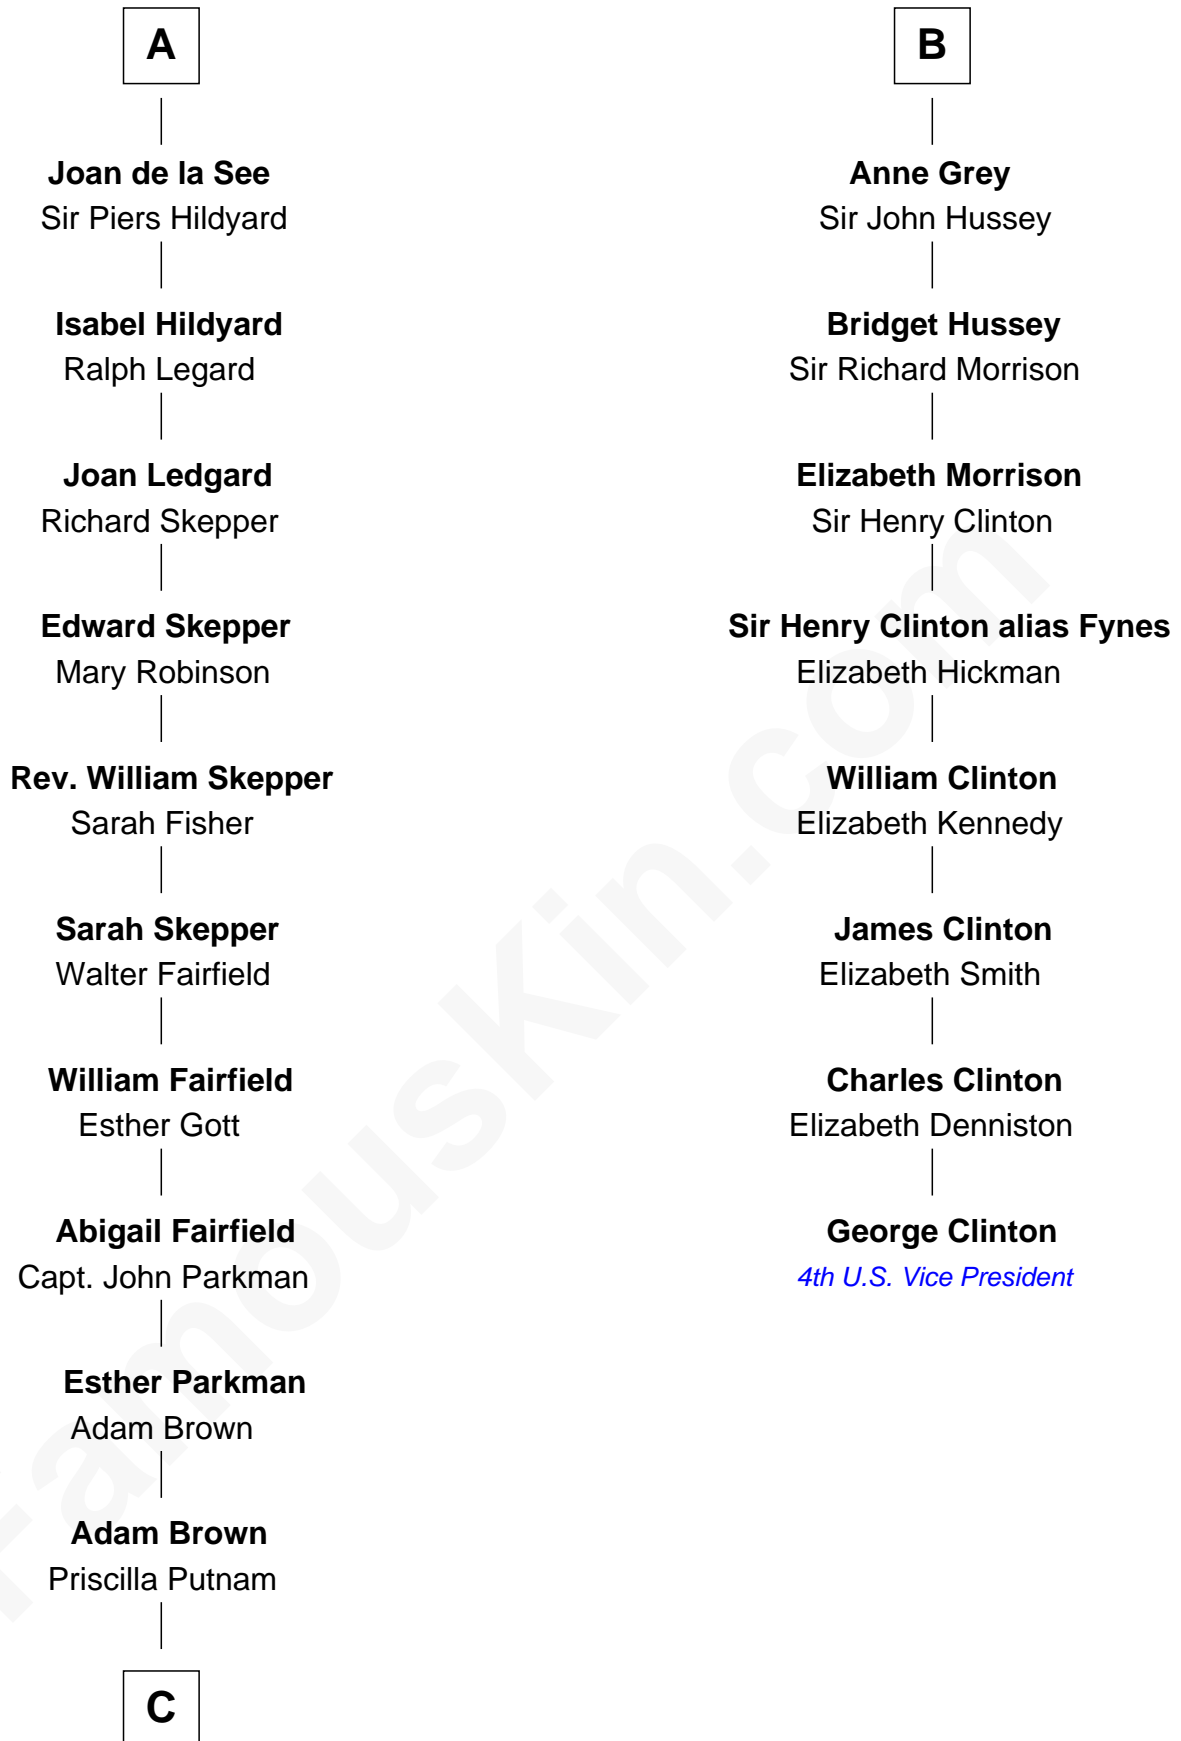

FamousKin.com Relationship Chart of

Calvin Coolidge

30th U.S. President

14th cousin 7 times removed of

George Clinton

4th U.S. Vice President

Gunselm de Badlesmere

FamousKin.com