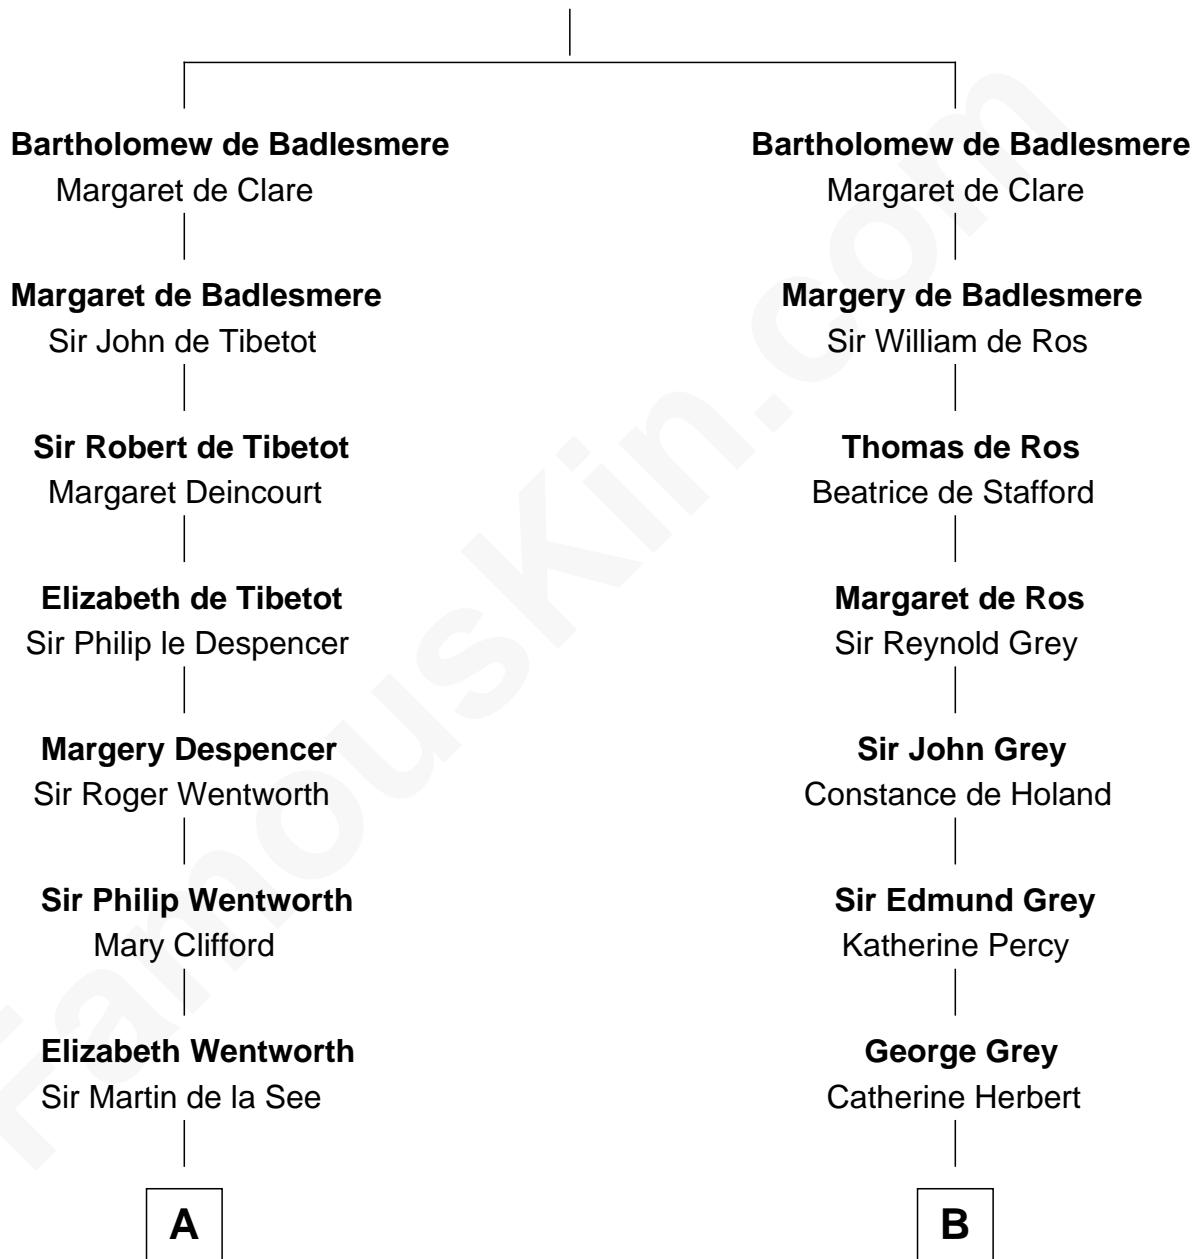

FamousKin.com Relationship Chart of

Calvin Coolidge

30th U.S. President

14th cousin 7 times removed of

George Clinton

4th U.S. Vice President

Gunselm de Badlesmere

FamousKin.com