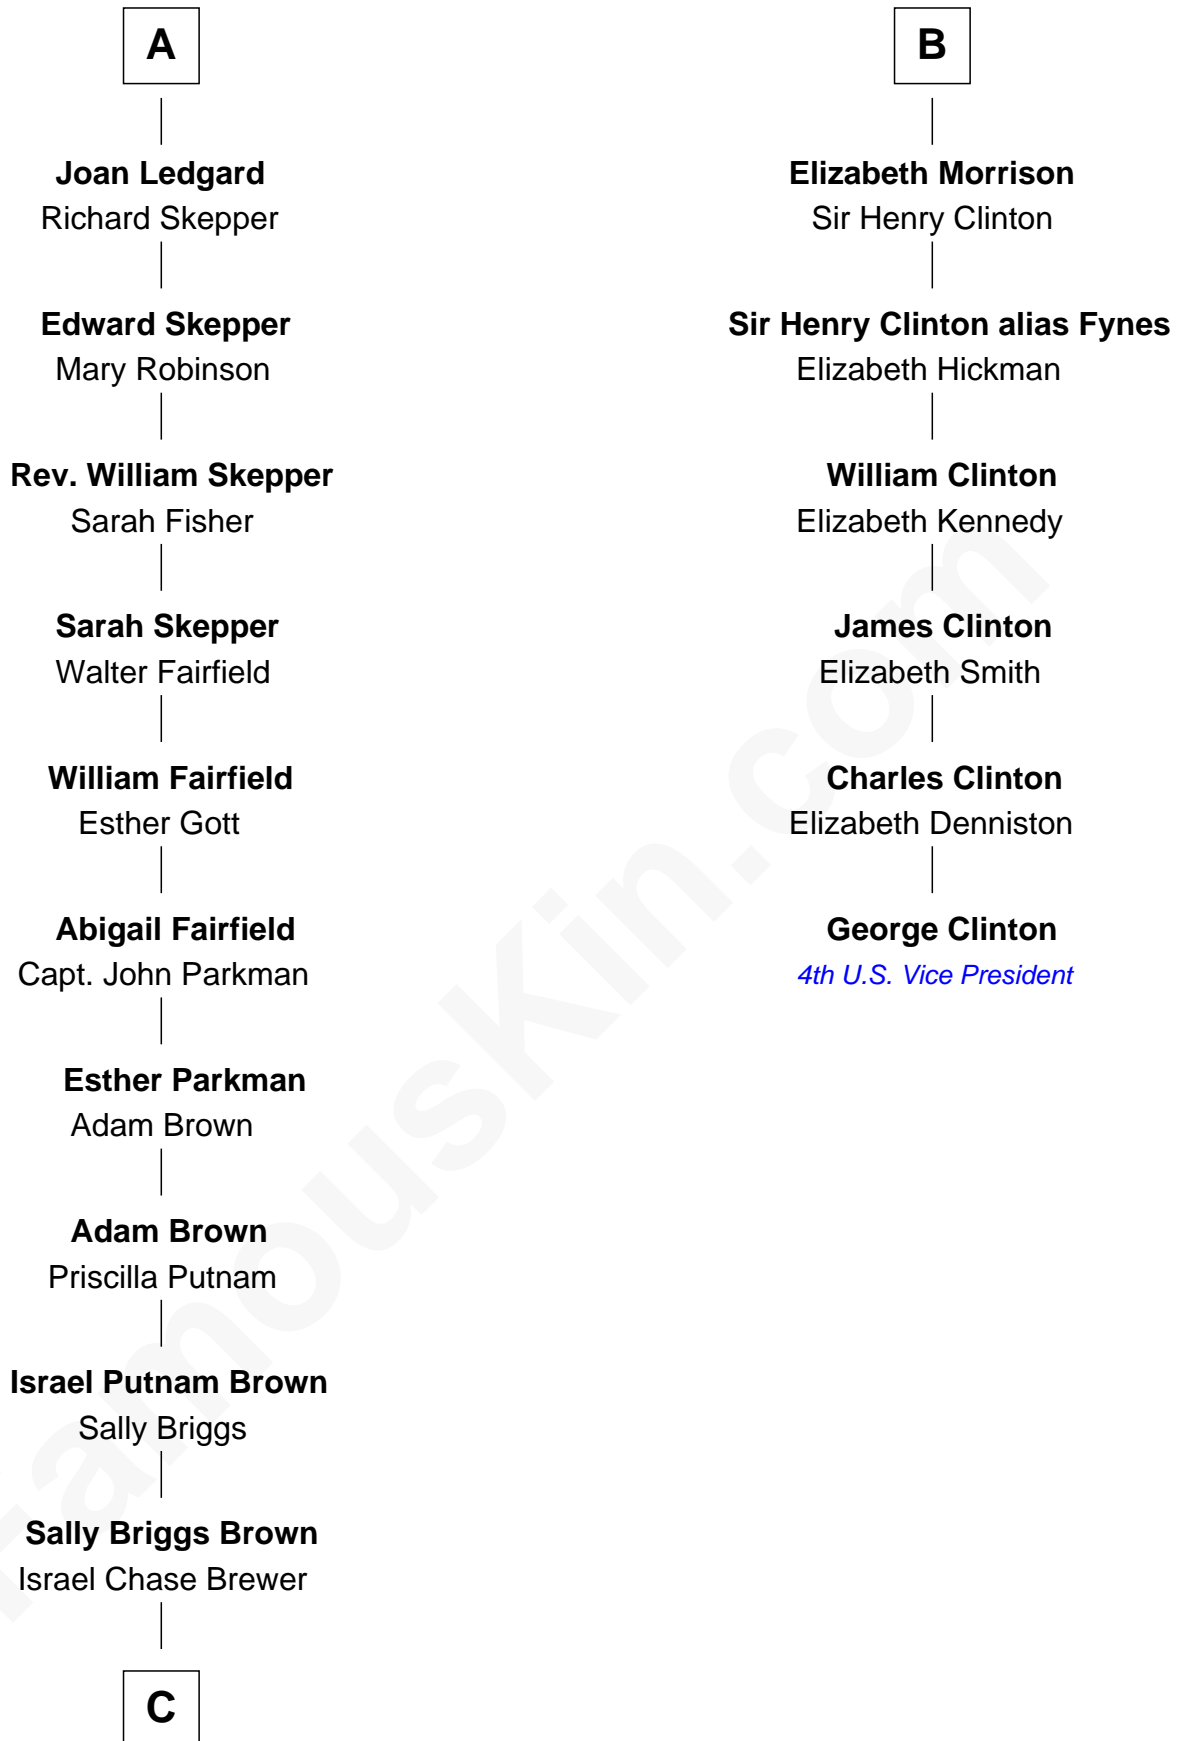

FamousKin.com Relationship Chart of

Calvin Coolidge

30th U.S. President

12th cousin 7 times removed of

George Clinton

4th U.S. Vice President

Ralph de Stafford

Margaret de Audley

Sir Hugh de Stafford
Philippa de Beauchamp

Katherine de Stafford
Michael de la Pole

Isabel de la Pole
Thomas Morley

Anne Morley
Sir John Hastings

Elizabeth Hastings
Sir Robert Hildyard

Sir Piers Hildyard
Joan de la See

Isabel Hildyard
Ralph Legard

A

Beatrice de Stafford
Thomas de Ros

Margaret de Ros
Sir Reynold Grey

Sir John Grey
Constance de Holand

Sir Edmund Grey
Katherine Percy

George Grey
Catherine Herbert

Anne Grey
Sir John Hussey

Bridget Hussey
Sir Richard Morrison

B

C

—
Sarah Almeda Brewer
Calvin Galusha Coolidge

—
Col. John Calvin Coolidge
Victoria Josephine Moor

—
Calvin Coolidge
30th U.S. President

FamousKin.com