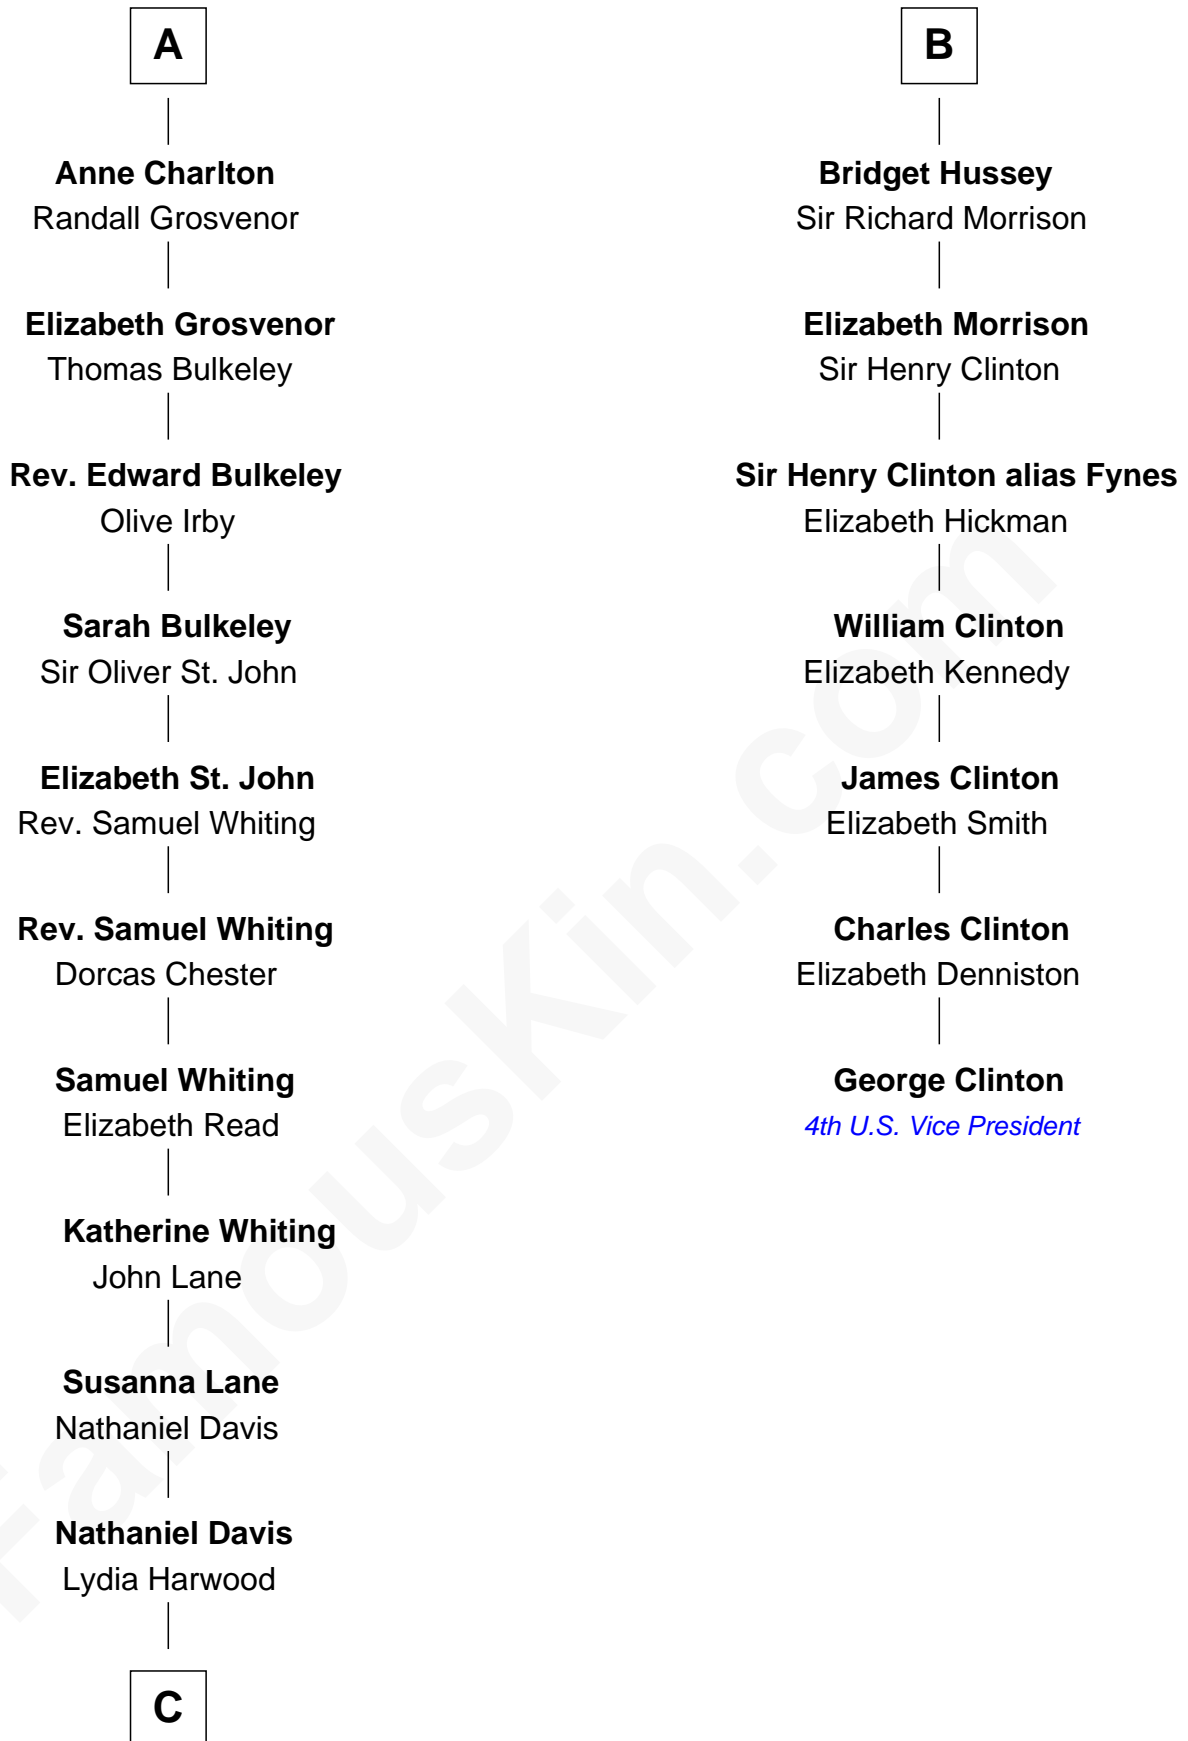

# FamousKin.com Relationship Chart of

**Calvin Coolidge**

*30th U.S. President*

13th cousin 7 times removed of

**George Clinton**

*4th U.S. Vice President*

**Sir Alan la Zouche**

Eleanor de Segrave

**C**

—  
**Mary Davis**

John Dunlap Moor

—  
**Hiram Dunlap Moor**

Abigail Pinney Franklin

—  
**Victoria Josephine Moor**

Col. John Calvin Coolidge

—  
**Calvin Coolidge**

*30th U.S. President*

FamousKin.com