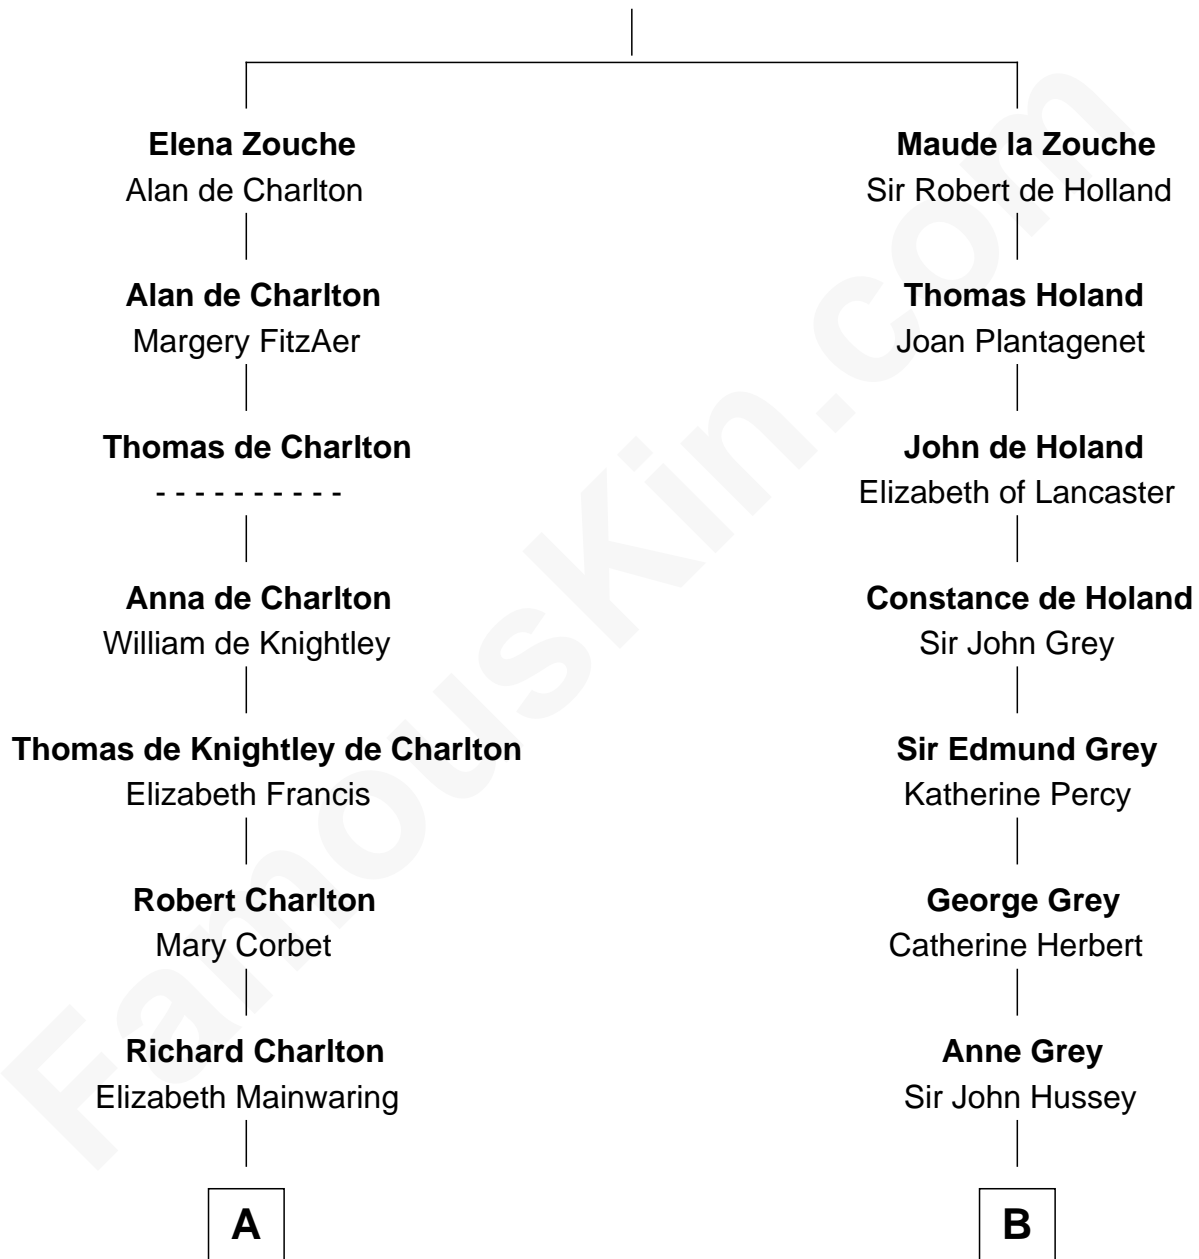

# FamousKin.com Relationship Chart of

**Calvin Coolidge**

*30th U.S. President*

13th cousin 7 times removed of

**George Clinton**

*4th U.S. Vice President*

**Sir Alan la Zouche**

Eleanor de Segrave

**C**

—  
**Mary Davis**

John Dunlap Moor

—  
**Hiram Dunlap Moor**

Abigail Pinney Franklin

—  
**Victoria Josephine Moor**

Col. John Calvin Coolidge

—  
**Calvin Coolidge**

*30th U.S. President*

FamousKin.com