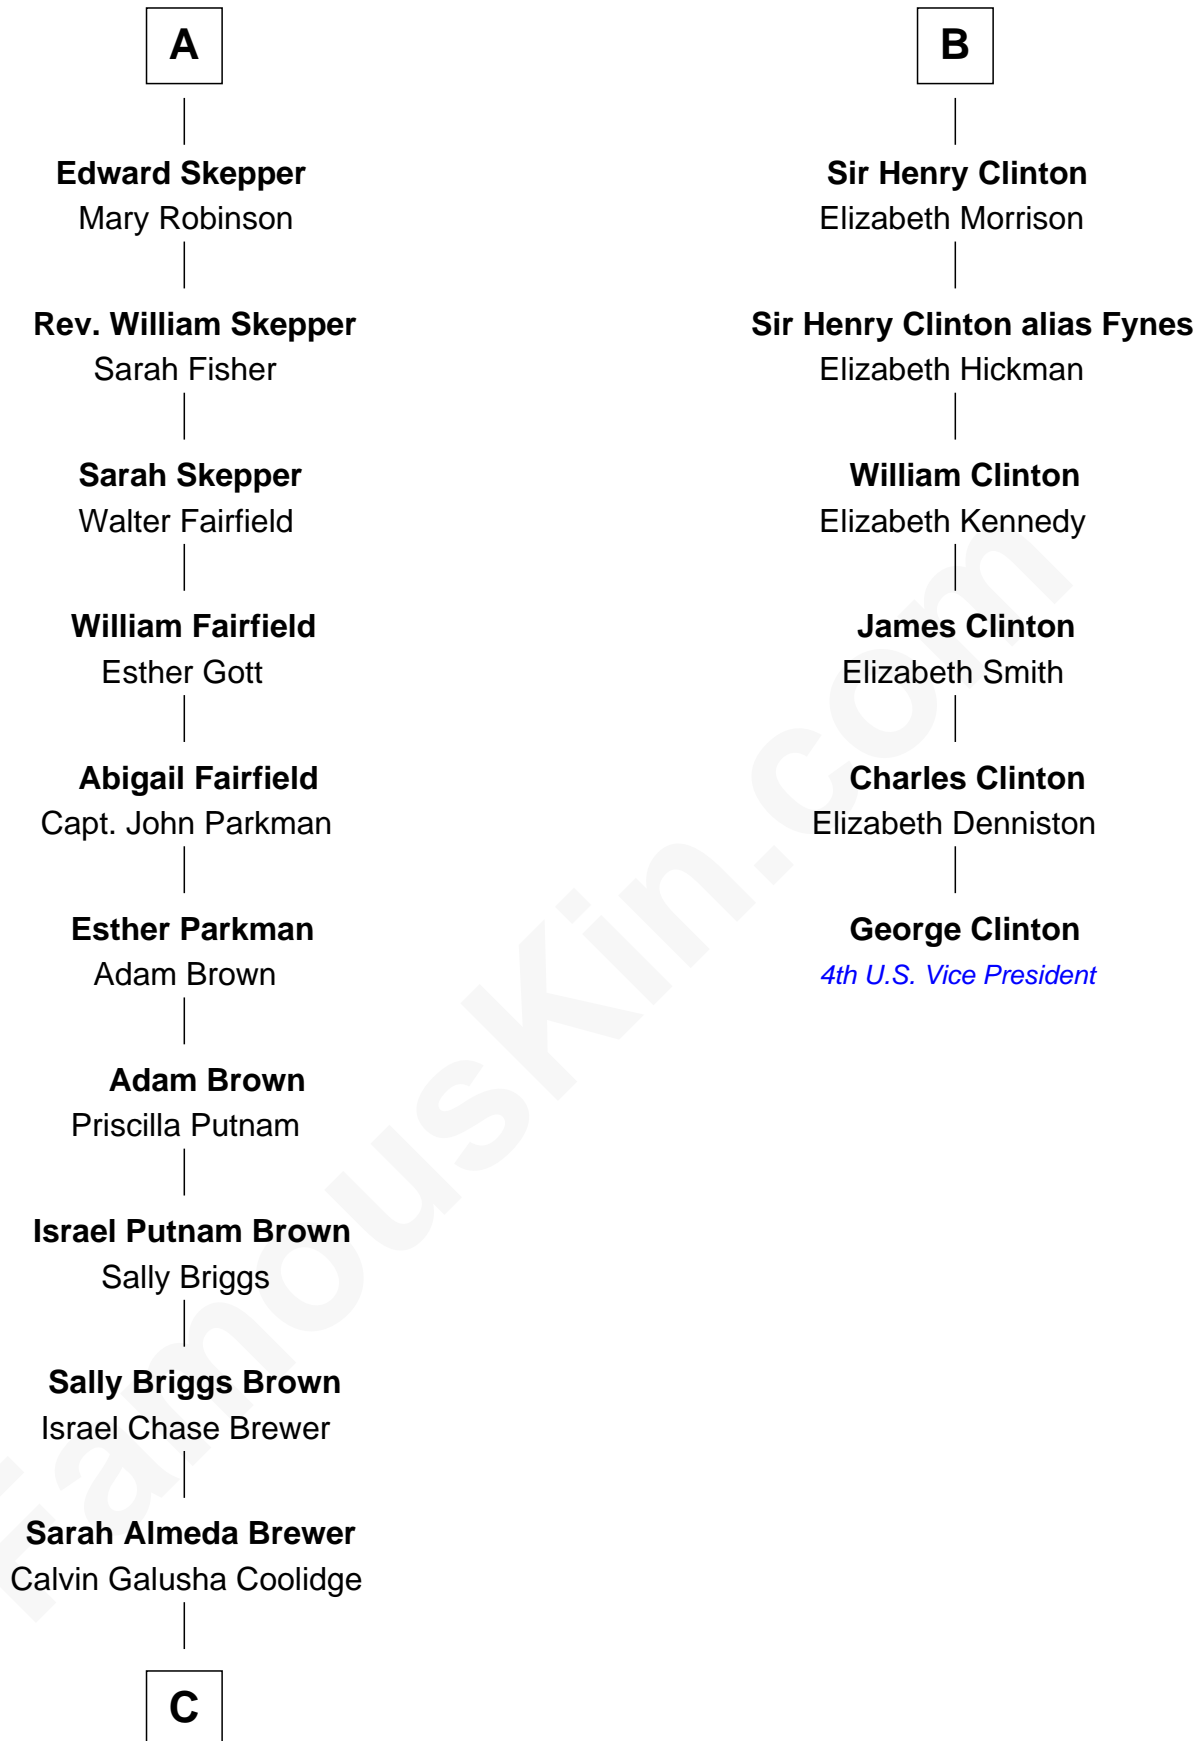

FamousKin.com Relationship Chart of

Calvin Coolidge

30th U.S. President

12th cousin 6 times removed of

George Clinton

4th U.S. Vice President

Sir Philip le Despencer

Elizabeth - - - - -

Sir Philip le Despencer

Elizabeth de Tibetot

Margery Despencer

Sir Roger Wentworth

Sir Philip Wentworth

Mary Clifford

Elizabeth Wentworth

Sir Martin de la See

Joan de la See

Sir Piers Hildyard

Isabel Hildyard

Ralph Legard

Joan Ledgard

Richard Skepper

A

Alice le Despenser

Elizabeth Grey

Elizabeth Dudley

William Stourton

Ursula Stourton

Sir Edward Clinton

B

C

Col. John Calvin Coolidge