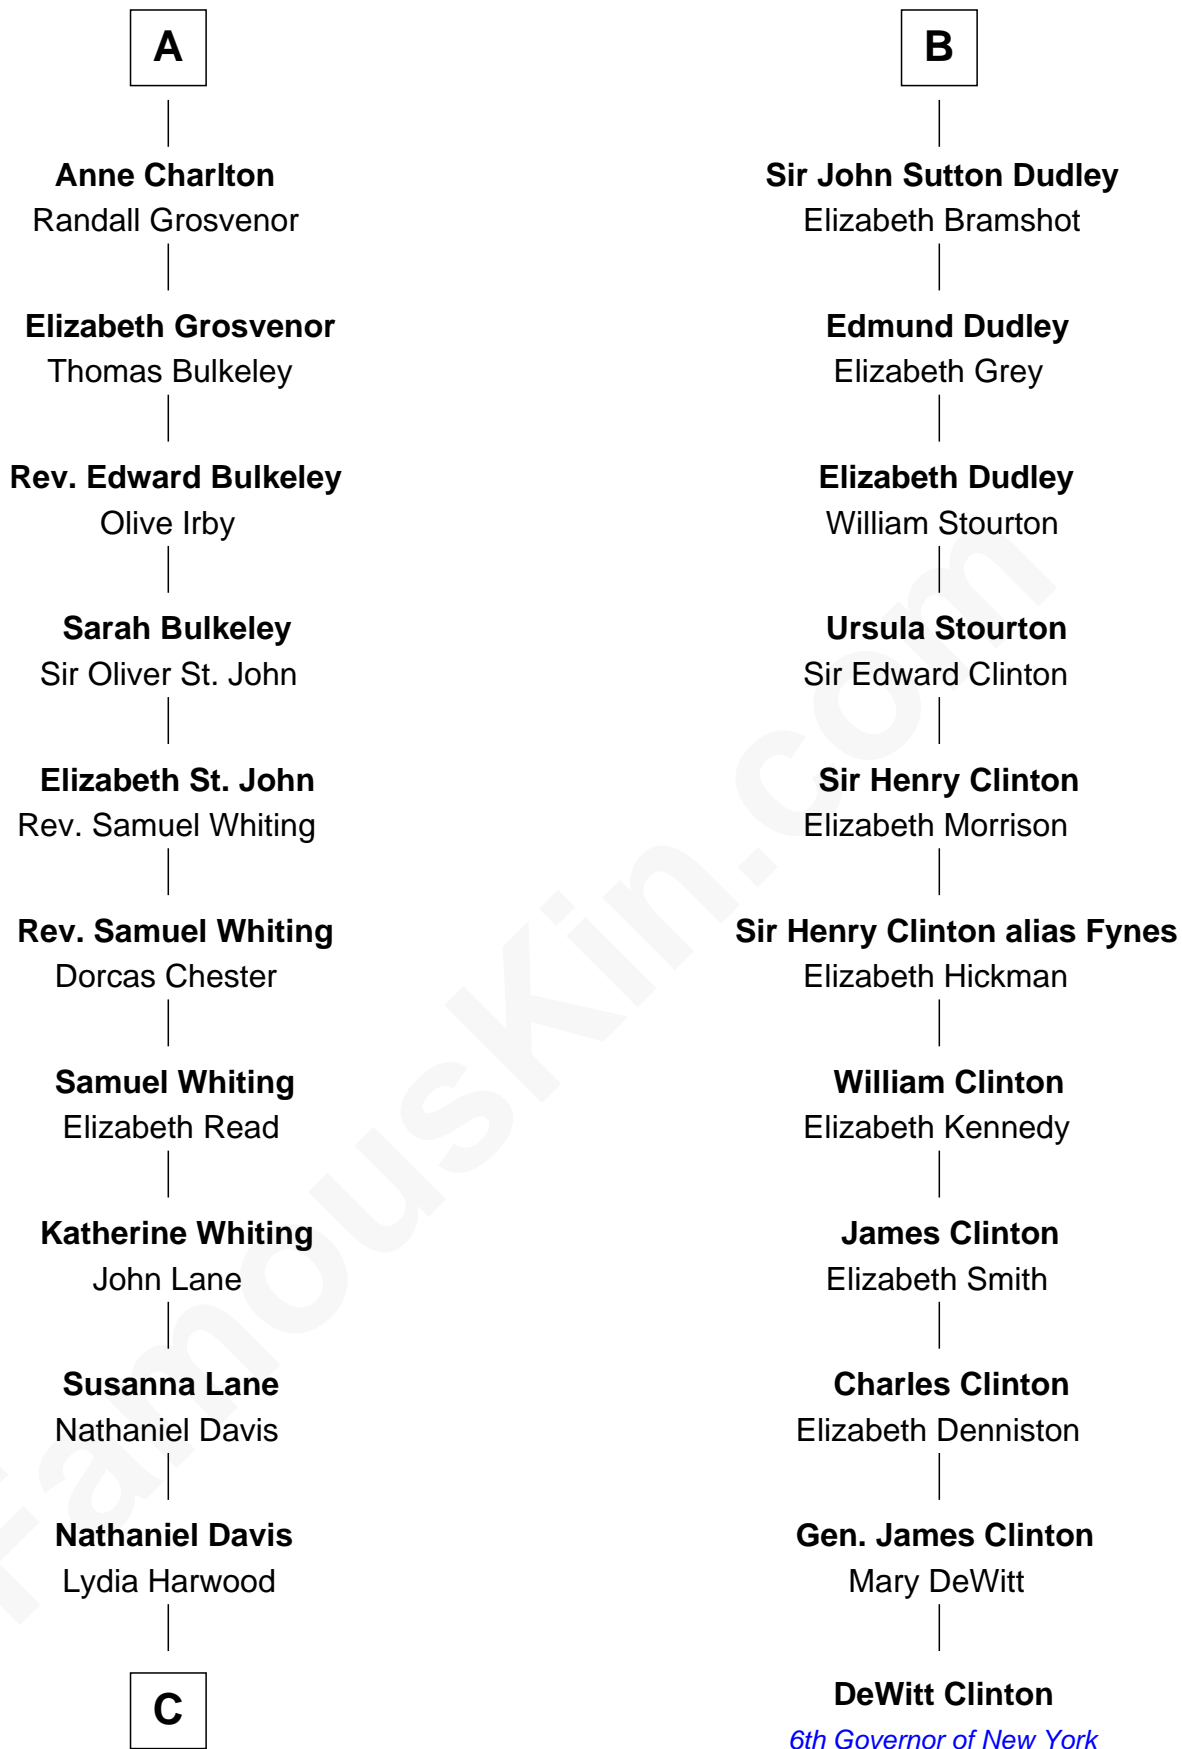

FamousKin.com
Relationship Chart of
Calvin Coolidge
30th U.S. President

17th cousin 3 times removed of

DeWitt Clinton
6th Governor of New York

C

—
Mary Davis

John Dunlap Moor

—
Hiram Dunlap Moor

Abigail Pinney Franklin

—
Victoria Josephine Moor

Col. John Calvin Coolidge

—
Calvin Coolidge

30th U.S. President

FamousKin.com