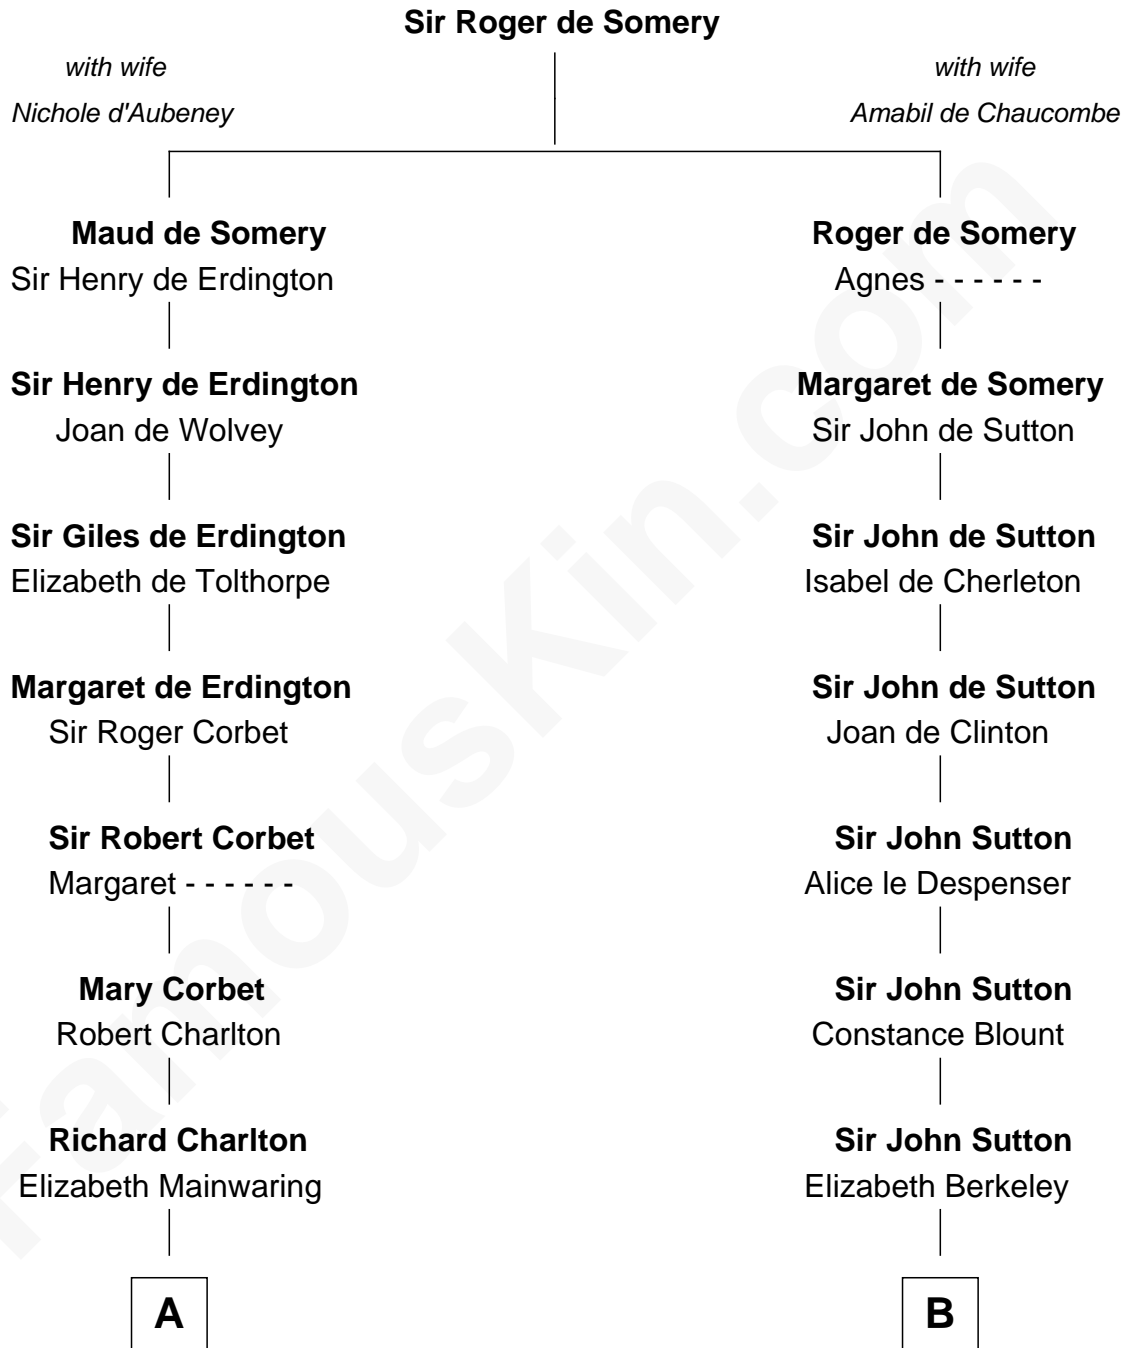

FamousKin.com
Relationship Chart of
Calvin Coolidge
30th U.S. President

17th cousin 3 times removed of

DeWitt Clinton
6th Governor of New York

C

—
Mary Davis

John Dunlap Moor

—
Hiram Dunlap Moor

Abigail Pinney Franklin

—
Victoria Josephine Moor

Col. John Calvin Coolidge

—
Calvin Coolidge

30th U.S. President

FamousKin.com