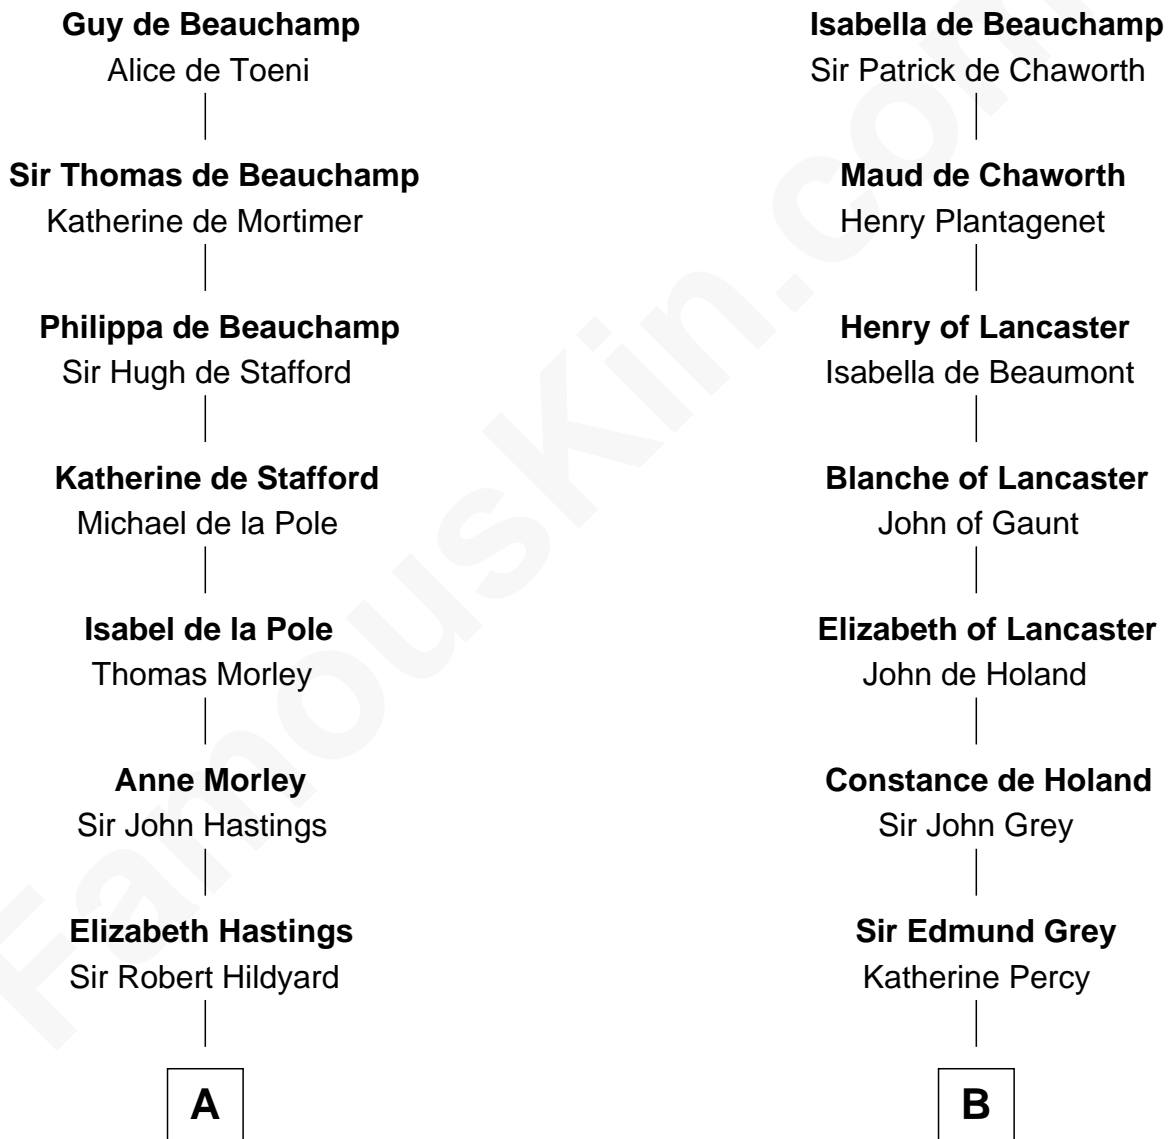

# FamousKin.com Relationship Chart of

**Calvin Coolidge**

*30th U.S. President*

16th cousin 5 times removed of

**DeWitt Clinton**

*6th Governor of New York*

**William de Beauchamp**

Maud FitzJohn

FamousKin.com