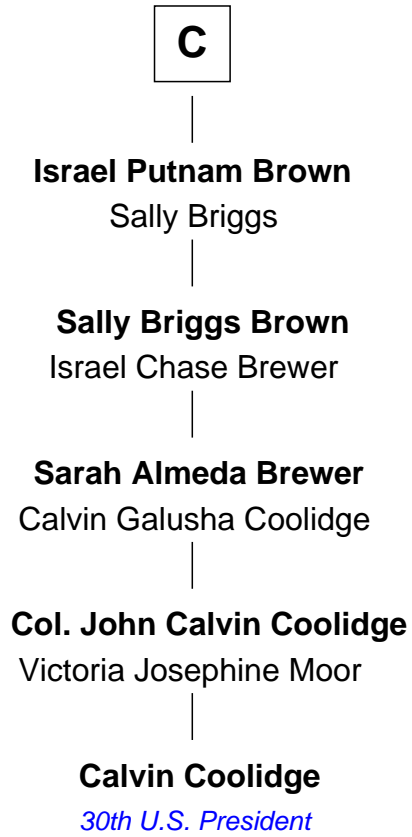

# FamousKin.com Relationship Chart of

**Calvin Coolidge**

*30th U.S. President*

16th cousin 5 times removed of

**DeWitt Clinton**

*6th Governor of New York*

**William de Beauchamp**

Maud FitzJohn

FamousKin.com