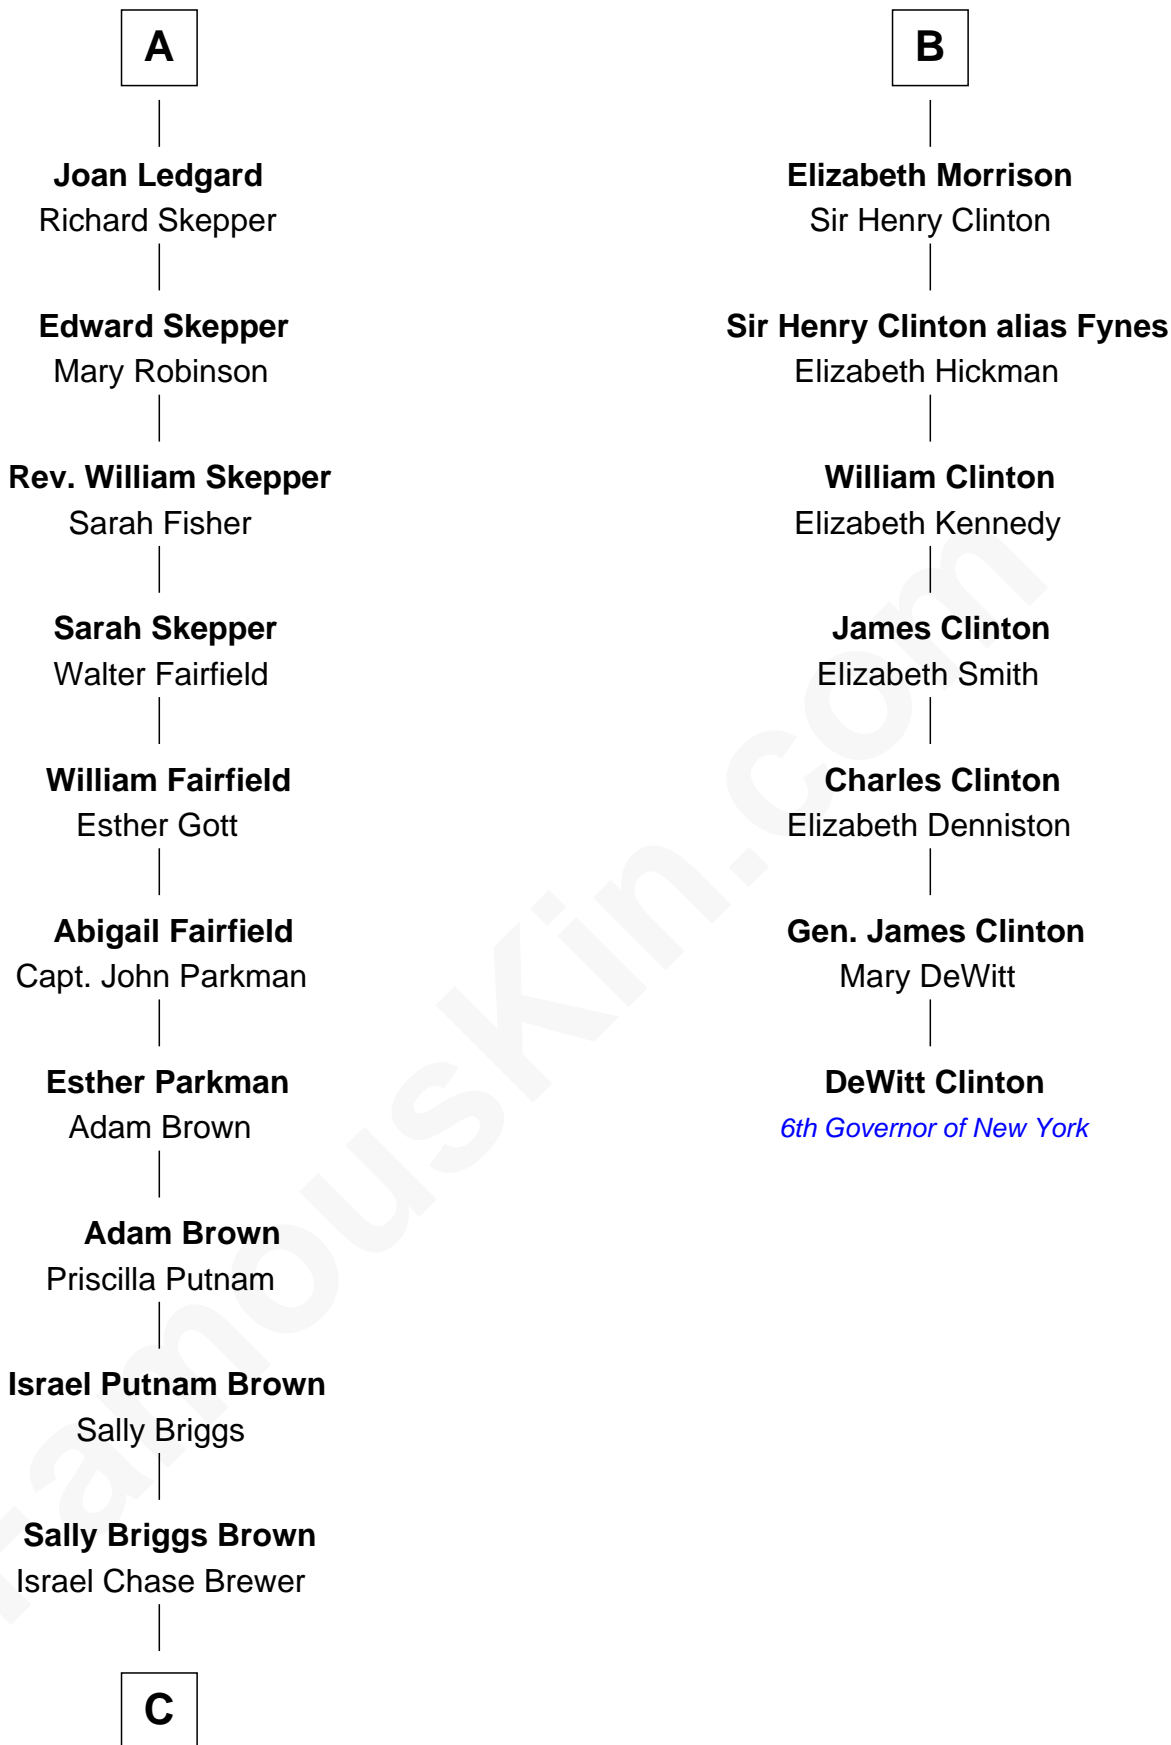

# FamousKin.com Relationship Chart of

**Calvin Coolidge**

*30th U.S. President*

13th cousin 6 times removed of

**DeWitt Clinton**

*6th Governor of New York*

**Ralph de Stafford**

Margaret de Audley

**Sir Hugh de Stafford**  
Philippa de Beauchamp

**Katherine de Stafford**  
Michael de la Pole

**Isabel de la Pole**  
Thomas Morley

**Anne Morley**  
Sir John Hastings

**Elizabeth Hastings**  
Sir Robert Hildyard

**Sir Piers Hildyard**  
Joan de la See

**Isabel Hildyard**  
Ralph Legard

**A**

**Beatrice de Stafford**  
Thomas de Ros

**Margaret de Ros**  
Sir Reynold Grey

**Sir John Grey**  
Constance de Holand

**Sir Edmund Grey**  
Katherine Percy

**George Grey**  
Catherine Herbert

**Anne Grey**  
Sir John Hussey

**Bridget Hussey**  
Sir Richard Morrison

**B**

**C**

—  
**Sarah Almeda Brewer**  
Calvin Galusha Coolidge

—  
**Col. John Calvin Coolidge**  
Victoria Josephine Moor