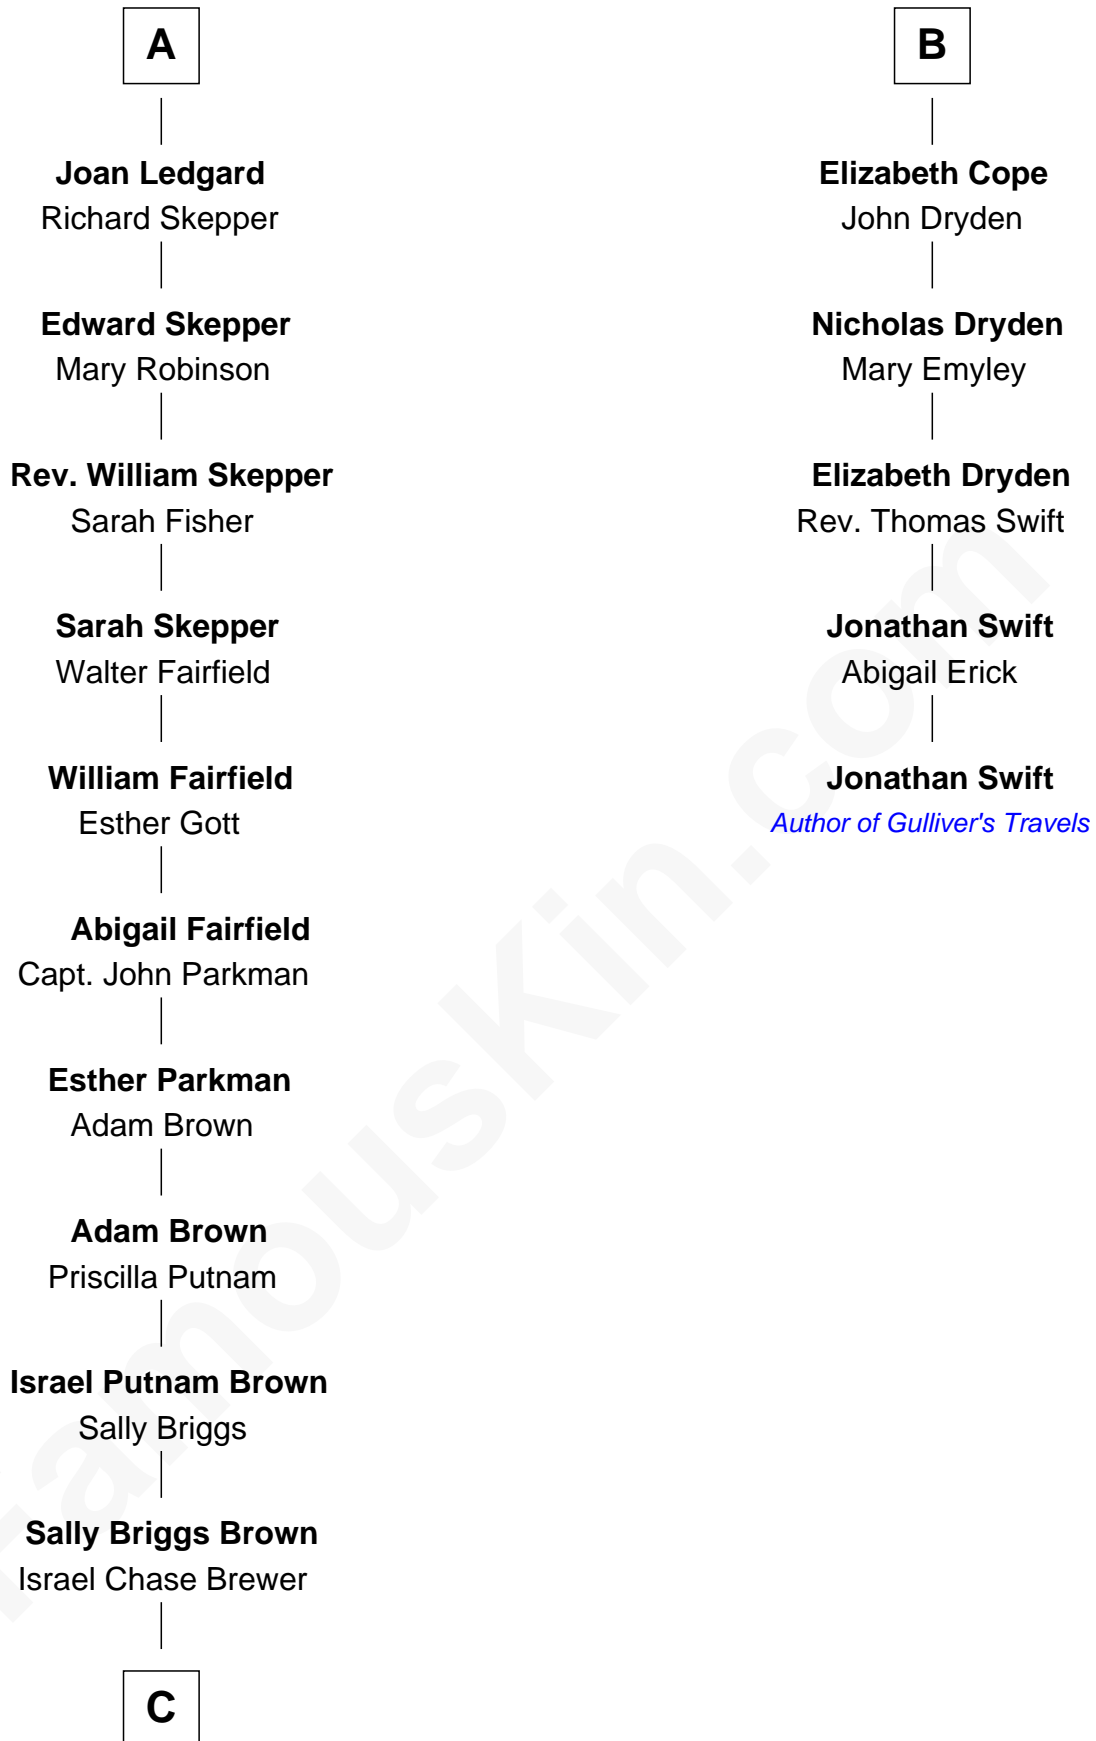

FamousKin.com Relationship Chart of

Calvin Coolidge

30th U.S. President

11th cousin 8 times removed of

Jonathan Swift

Author of Gulliver's Travels

C

—
Sarah Almeda Brewer
Calvin Galusha Coolidge

—
Col. John Calvin Coolidge
Victoria Josephine Moor

—
Calvin Coolidge
30th U.S. President

FamousKin.com