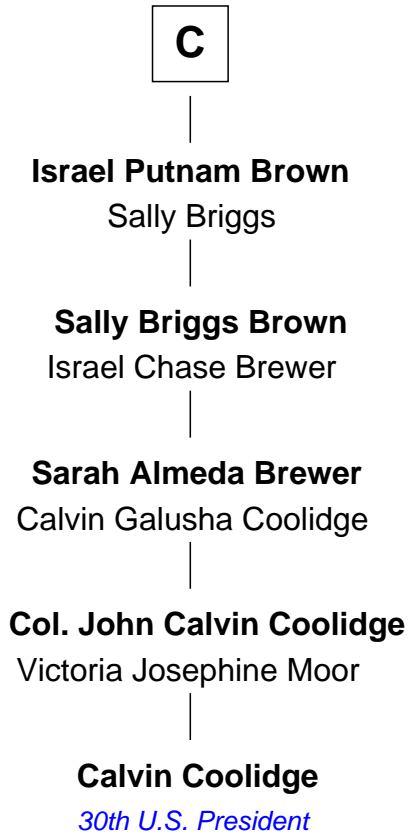

FamousKin.com