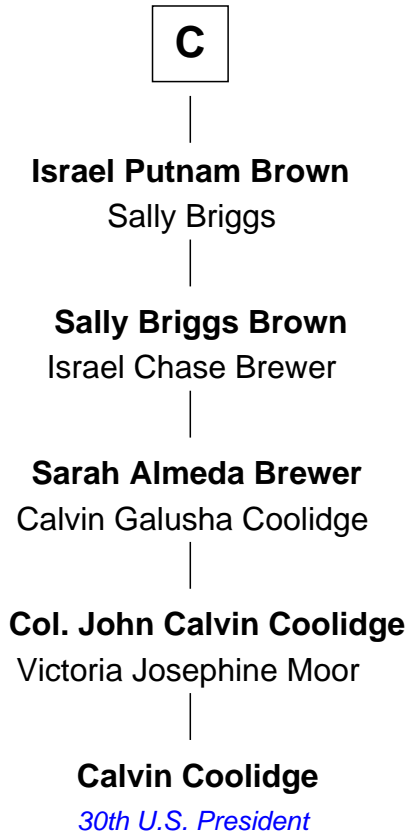

FamousKin.com Relationship Chart of

Calvin Coolidge

30th U.S. President

14th cousin 7 times removed of

Jonathan Swift

Author of Gulliver's Travels

Sir James de Audley

Ela Longespee

Sir Hugh I de Audley

Iseult de Mortimer

Alice de Audley

Sir Ralph de Neville

Margaret de Neville

Sir Henry Percy

Sir Henry Percy

Elizabeth Mortimer

Elizabeth Percy

Sir John Clifford

Mary Clifford

Sir Philip Wentworth

Elizabeth Wentworth

Sir Martin de la See

A

Sir Hugh I de Audley

Margaret Despencer

Phillippa Ferrers

Sir Thomas Greene

Elizabeth Greene

William Raleigh

B

FamousKin.com