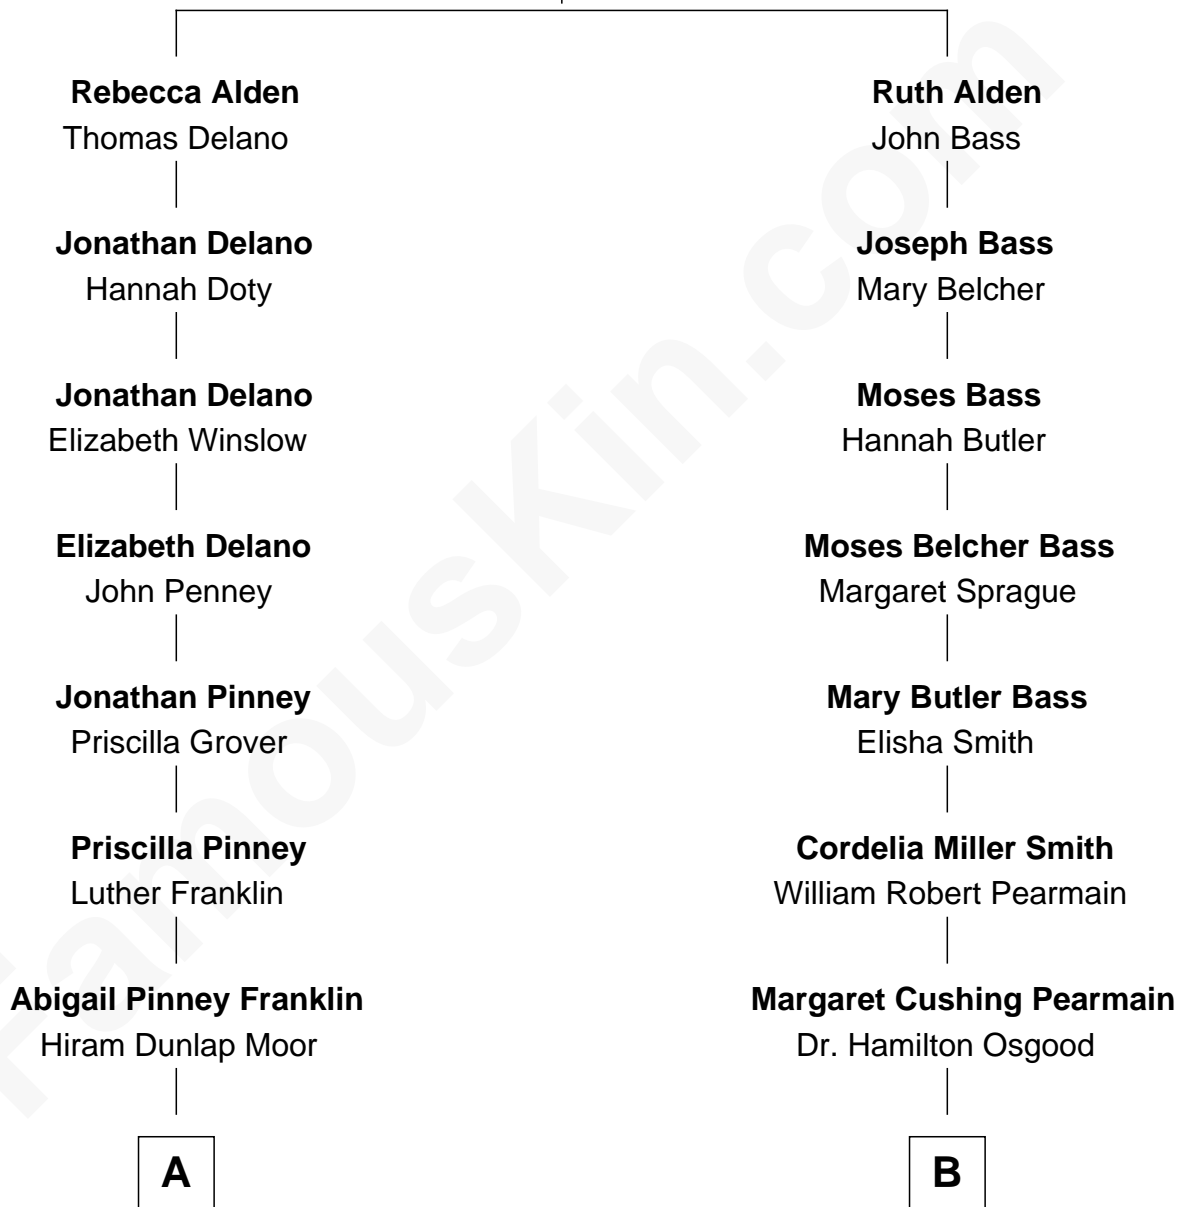

FamousKin.com Relationship Chart of

Calvin Coolidge

30th U.S. President

8th cousin of

Erskine Childers

4th President of Ireland

John Alden
Priscilla Mullins

A

Victoria Josephine Moor
Col. John Calvin Coolidge

Calvin Coolidge
30th U.S. President

B

Mary Alden Osgood
Erskine Childers

Erskine Childers
4th President of Ireland

FamousKin.com