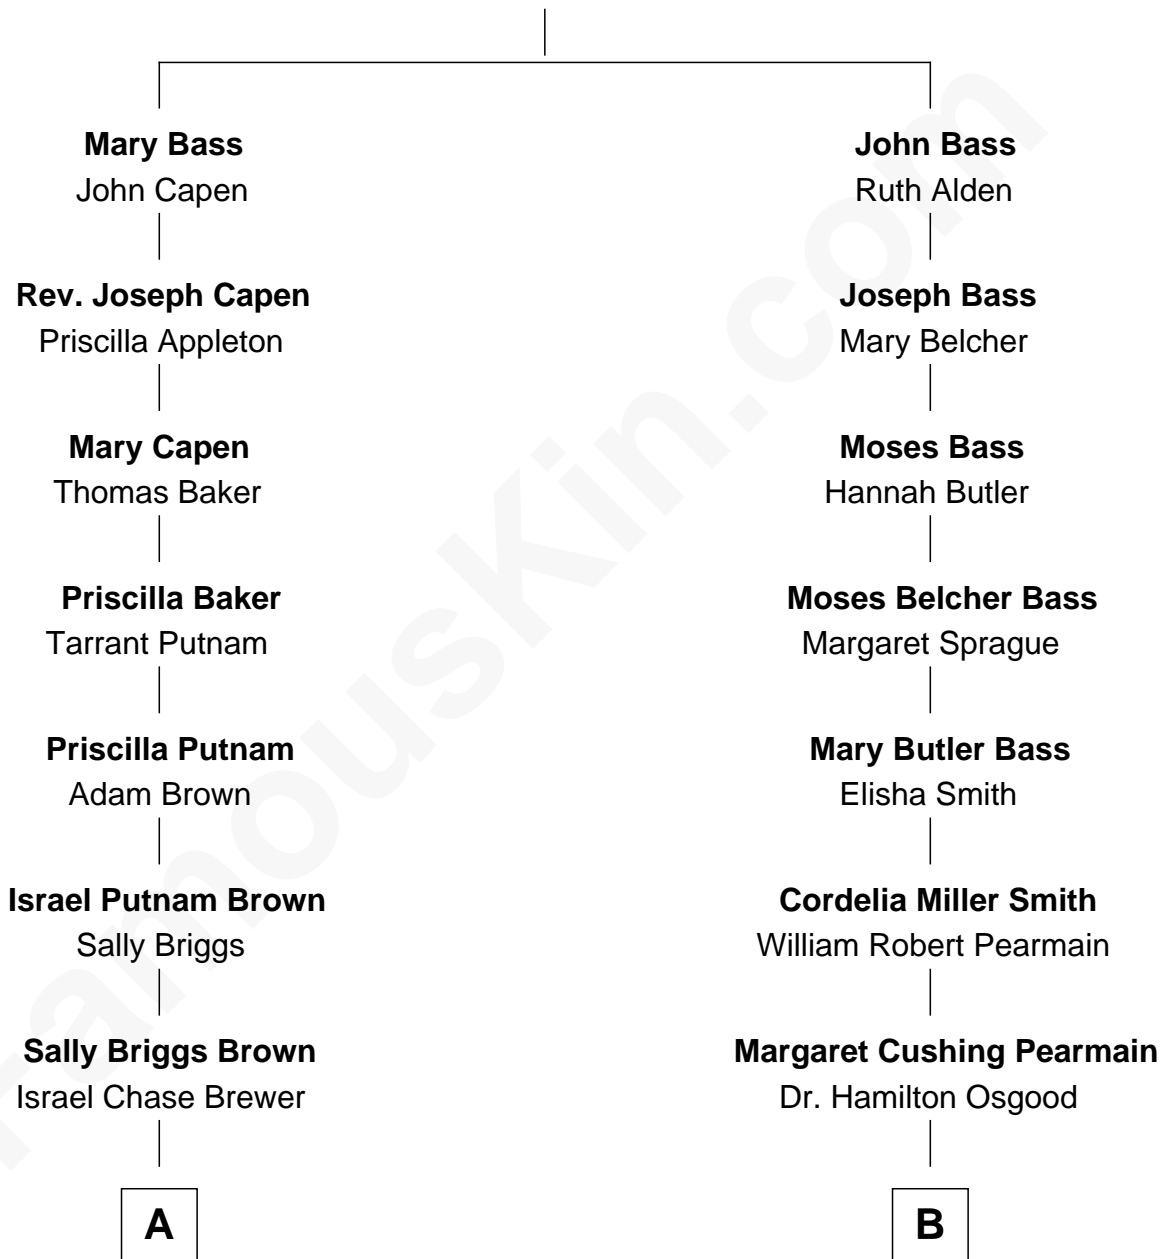

FamousKin.com Relationship Chart of

Calvin Coolidge

30th U.S. President

8th cousin 1 time removed of

Erskine Childers

4th President of Ireland

Samuel Bass

Anne Savell

A

Sarah Almeda Brewer
Calvin Galusha Coolidge

Col. John Calvin Coolidge
Victoria Josephine Moor

Calvin Coolidge
30th U.S. President

B

Mary Alden Osgood
Erskine Childers

Erskine Childers
4th President of Ireland