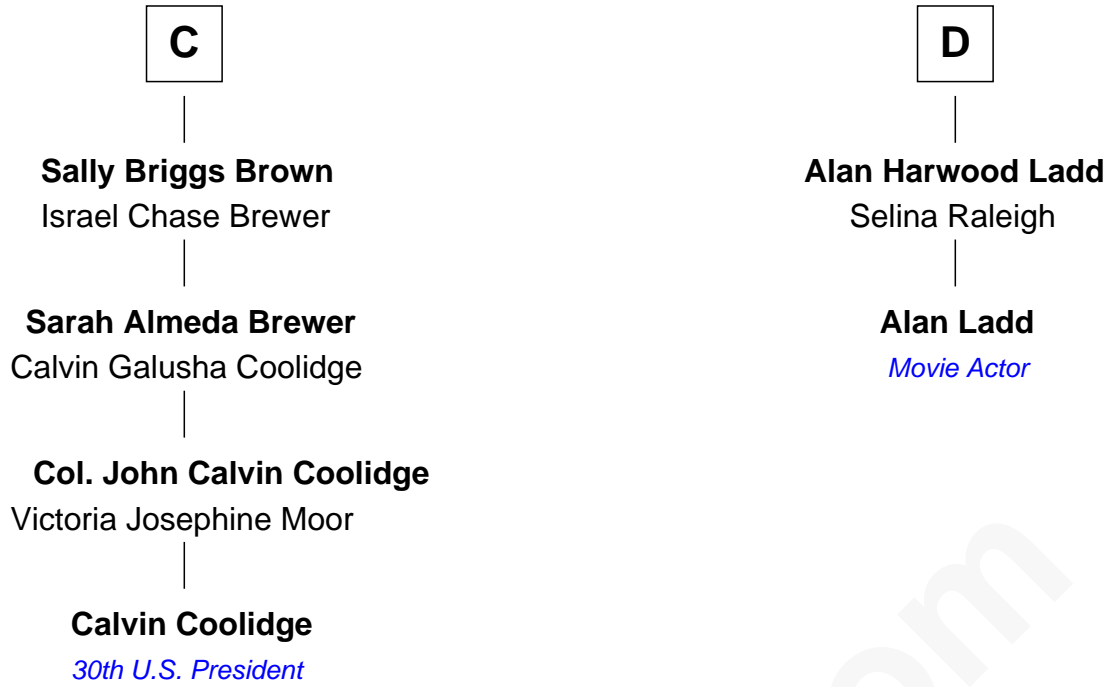

FamousKin.com
Relationship Chart of
Calvin Coolidge
30th U.S. President

18th cousin 2 times removed of

Alan Ladd
Movie Actor

Bartholomew de Badlesmere

Margaret de Clare

Margaret de Badlesmere

Sir John de Tibetot

Alice FitzWalter

Sir Richard de Vere

Alice Sergeaux

Sir John de Vere

Elizabeth Howard

Joan de Vere

Sir William Norreys

Margaret Norreys

Gilbert Bullock

Thomas Bullock

Alice Kingsmill

B

FamousKin.com