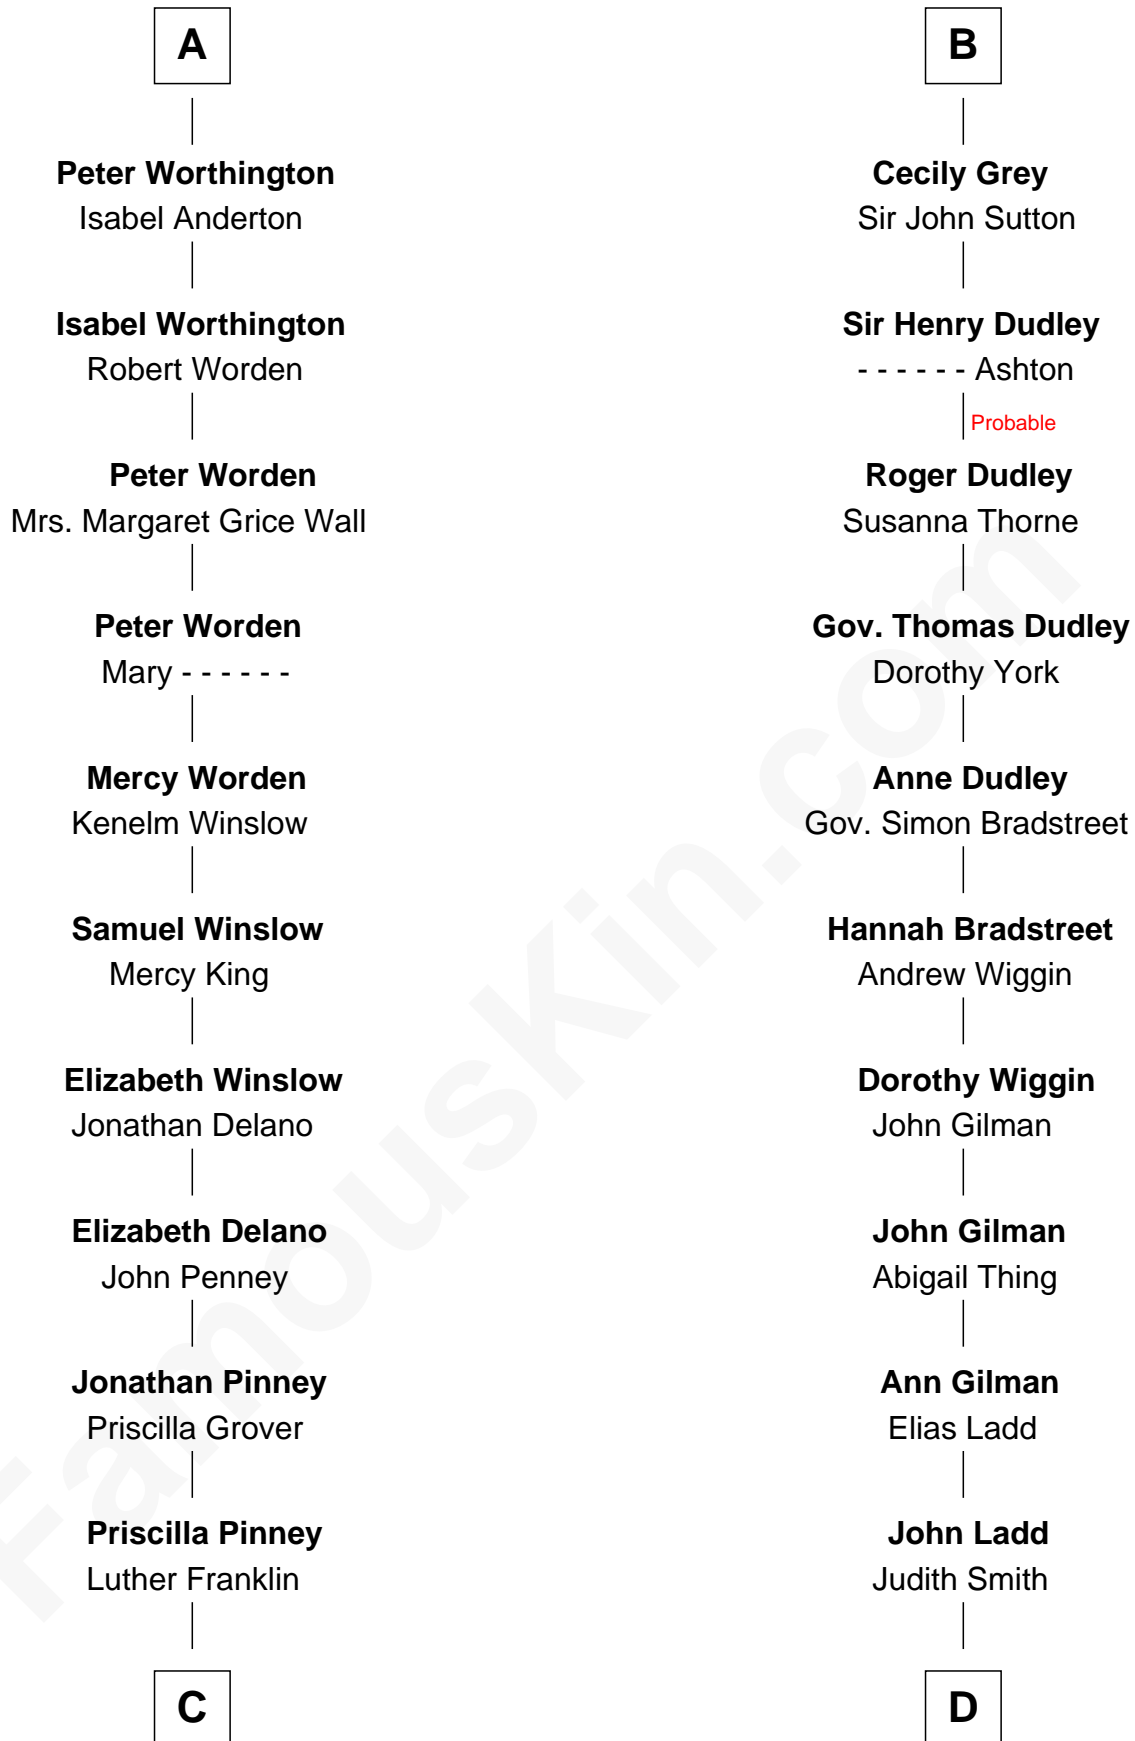

FamousKin.com
Relationship Chart of
Calvin Coolidge
30th U.S. President

19th cousin 2 times removed of

Alan Ladd
Movie Actor

C

Abigail Pinney Franklin

Hiram Dunlap Moor

Victoria Josephine Moor

Col. John Calvin Coolidge

Calvin Coolidge

30th U.S. President

D

Josiah Ladd

Nancy Ladd

Alvaro Ladd

Nancy Shotwell

Oscar F. Ladd