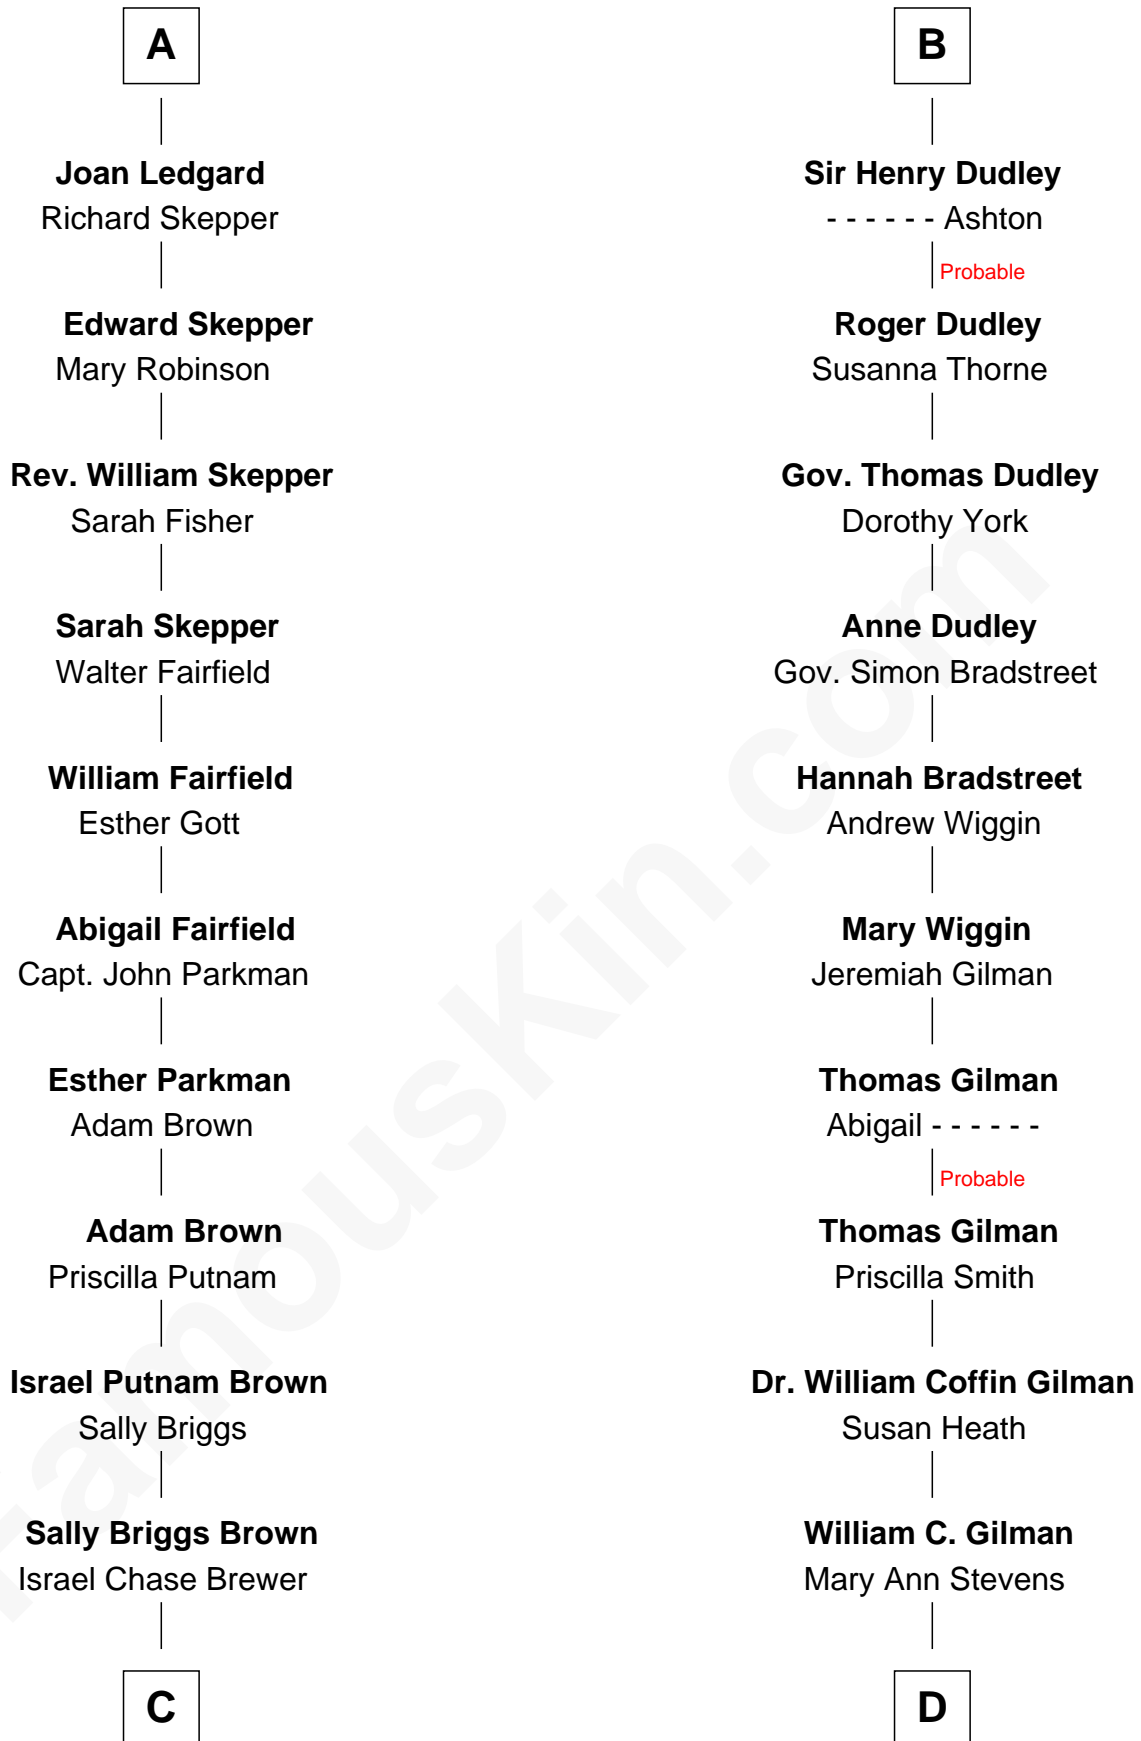

FamousKin.com Relationship Chart of

Calvin Coolidge

30th U.S. President

19th cousin 1 time removed of

George Hamilton

TV and Movie Actor

Ralph de Stafford

Margaret de Audley

Sir Hugh de Stafford
Philippa de Beauchamp

Katherine de Stafford
Michael de la Pole

Isabel de la Pole
Thomas Morley

Anne Morley
Sir John Hastings

Elizabeth Hastings
Sir Robert Hildyard

Sir Piers Hildyard
Joan de la See

Isabel Hildyard
Ralph Legard

A

Beatrice de Stafford
Thomas de Ros

Margaret de Ros
Sir Reynold Grey

Margaret Grey
Sir William Bonville

William Bonville
Elizabeth Harington

William Bonville
Katherine Neville

Cecily Bonville
Thomas Grey

Cecily Grey
Sir John Sutton

B

C

Sarah Almeda Brewer
Calvin Galusha Coolidge

Col. John Calvin Coolidge
Victoria Josephine Moor

Calvin Coolidge
30th U.S. President

D

George C. Gilman
Elizabeth Melissa Lane