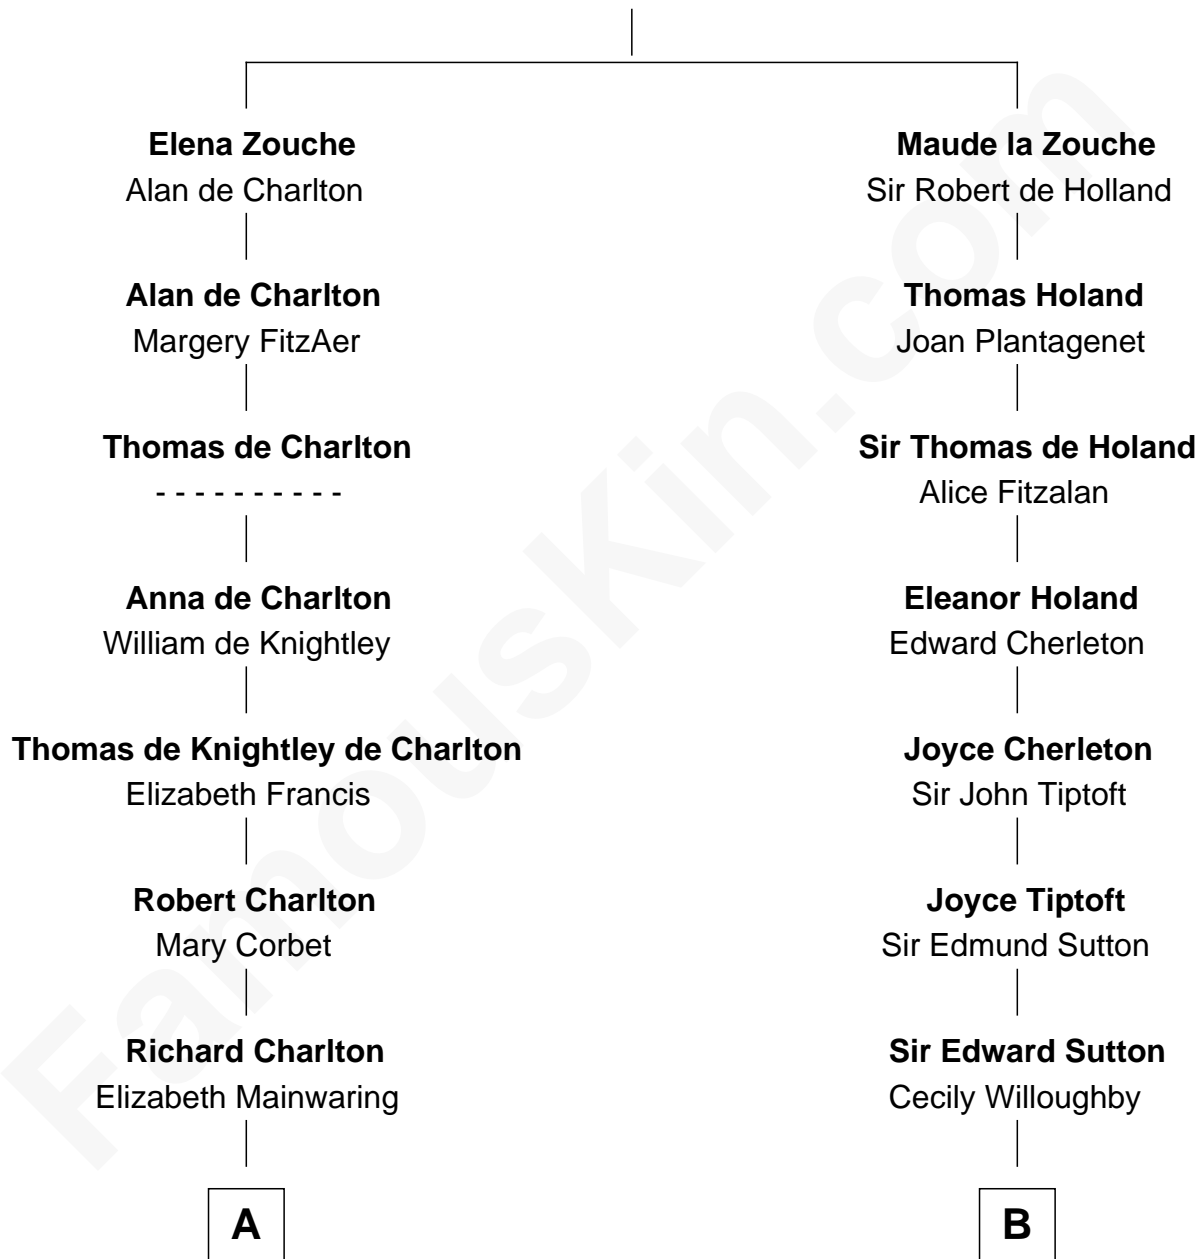

# FamousKin.com Relationship Chart of

**Calvin Coolidge**

*30th U.S. President*

20th cousin 1 time removed of

**George Hamilton**

*TV and Movie Actor*

**Sir Alan la Zouche**

*Eleanor de Segrave*

**C**

**Mary Davis**  
John Dunlap Moor

**Hiram Dunlap Moor**  
Abigail Pinney Franklin

**Victoria Josephine Moor**  
Col. John Calvin Coolidge

**Calvin Coolidge**  
*30th U.S. President*

**D**

**William C. Gilman**  
Mary Ann Stevens

**George C. Gilman**  
Elizabeth Melissa Lane

**Lillian C. Gilman**  
Harry Fuller Hamilton

**George William Hamilton**  
Anne Lucille Stevens

**George Hamilton**  
*TV and Movie Actor*