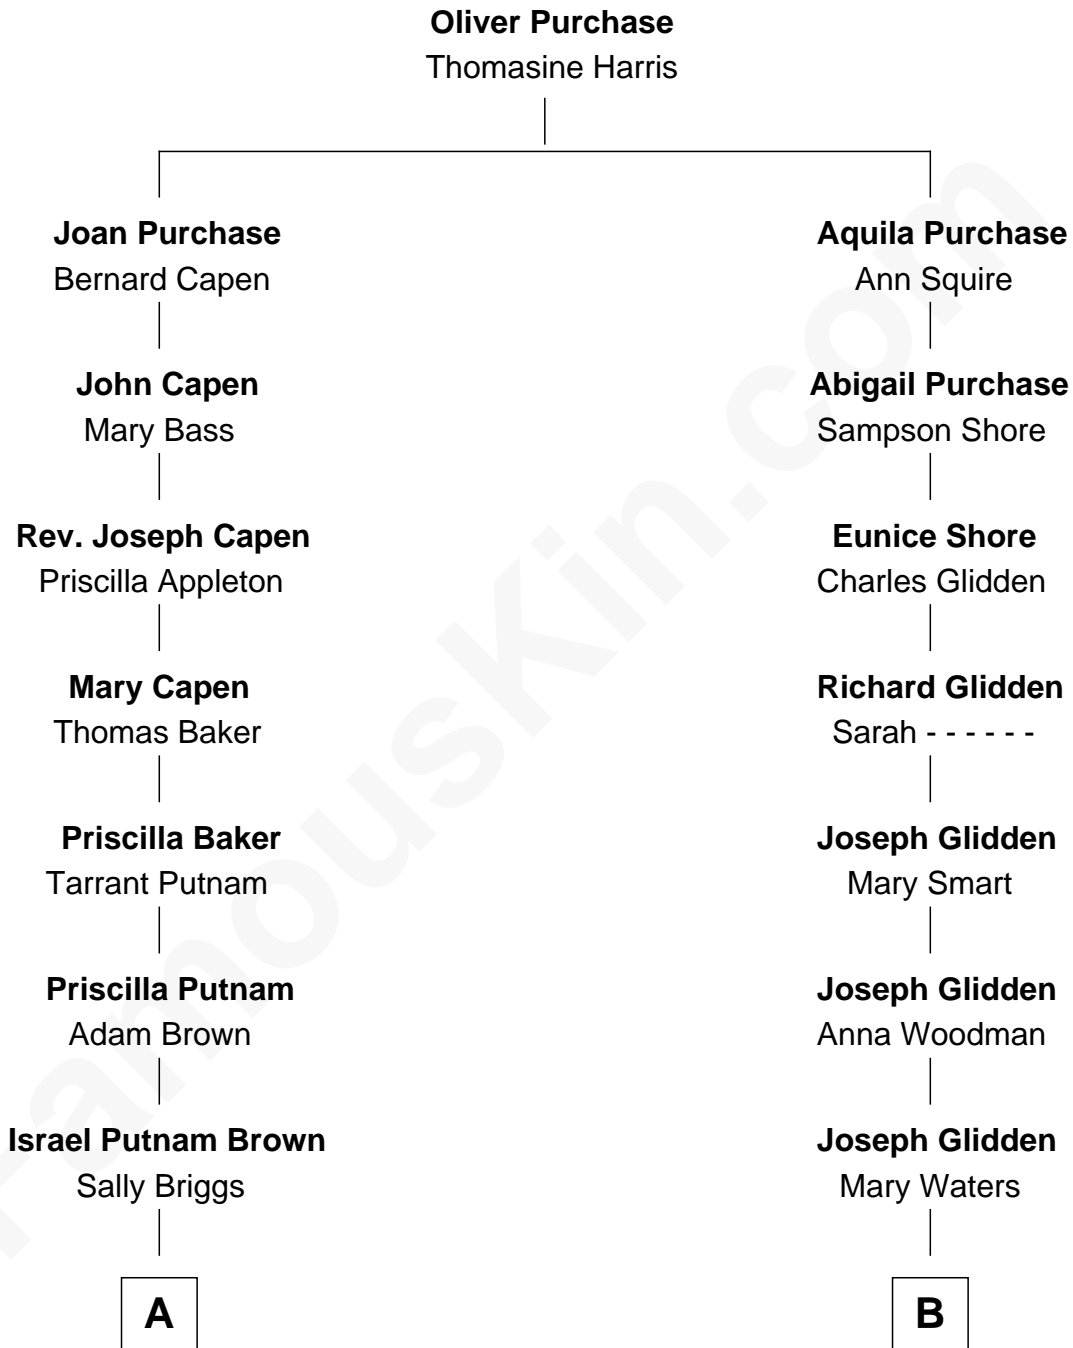

**FamousKin.com**  
**Relationship Chart of**  
**Calvin Coolidge**  
*30th U.S. President*

8th cousin 2 times removed of  
**Francis Harrington Glidden**  
*Co-Founder of Glidden Company*

**A**

**Sally Briggs Brown**  
Israel Chase Brewer

**Sarah Almeda Brewer**  
Calvin Galusha Coolidge

**Col. John Calvin Coolidge**  
Victoria Josephine Moor

**Calvin Coolidge**  
*30th U.S. President*

**B**

**Joseph H. Glidden**  
Emily Harrington

**Francis Harrington Glidden**  
*Co-Founder of Glidden Company*