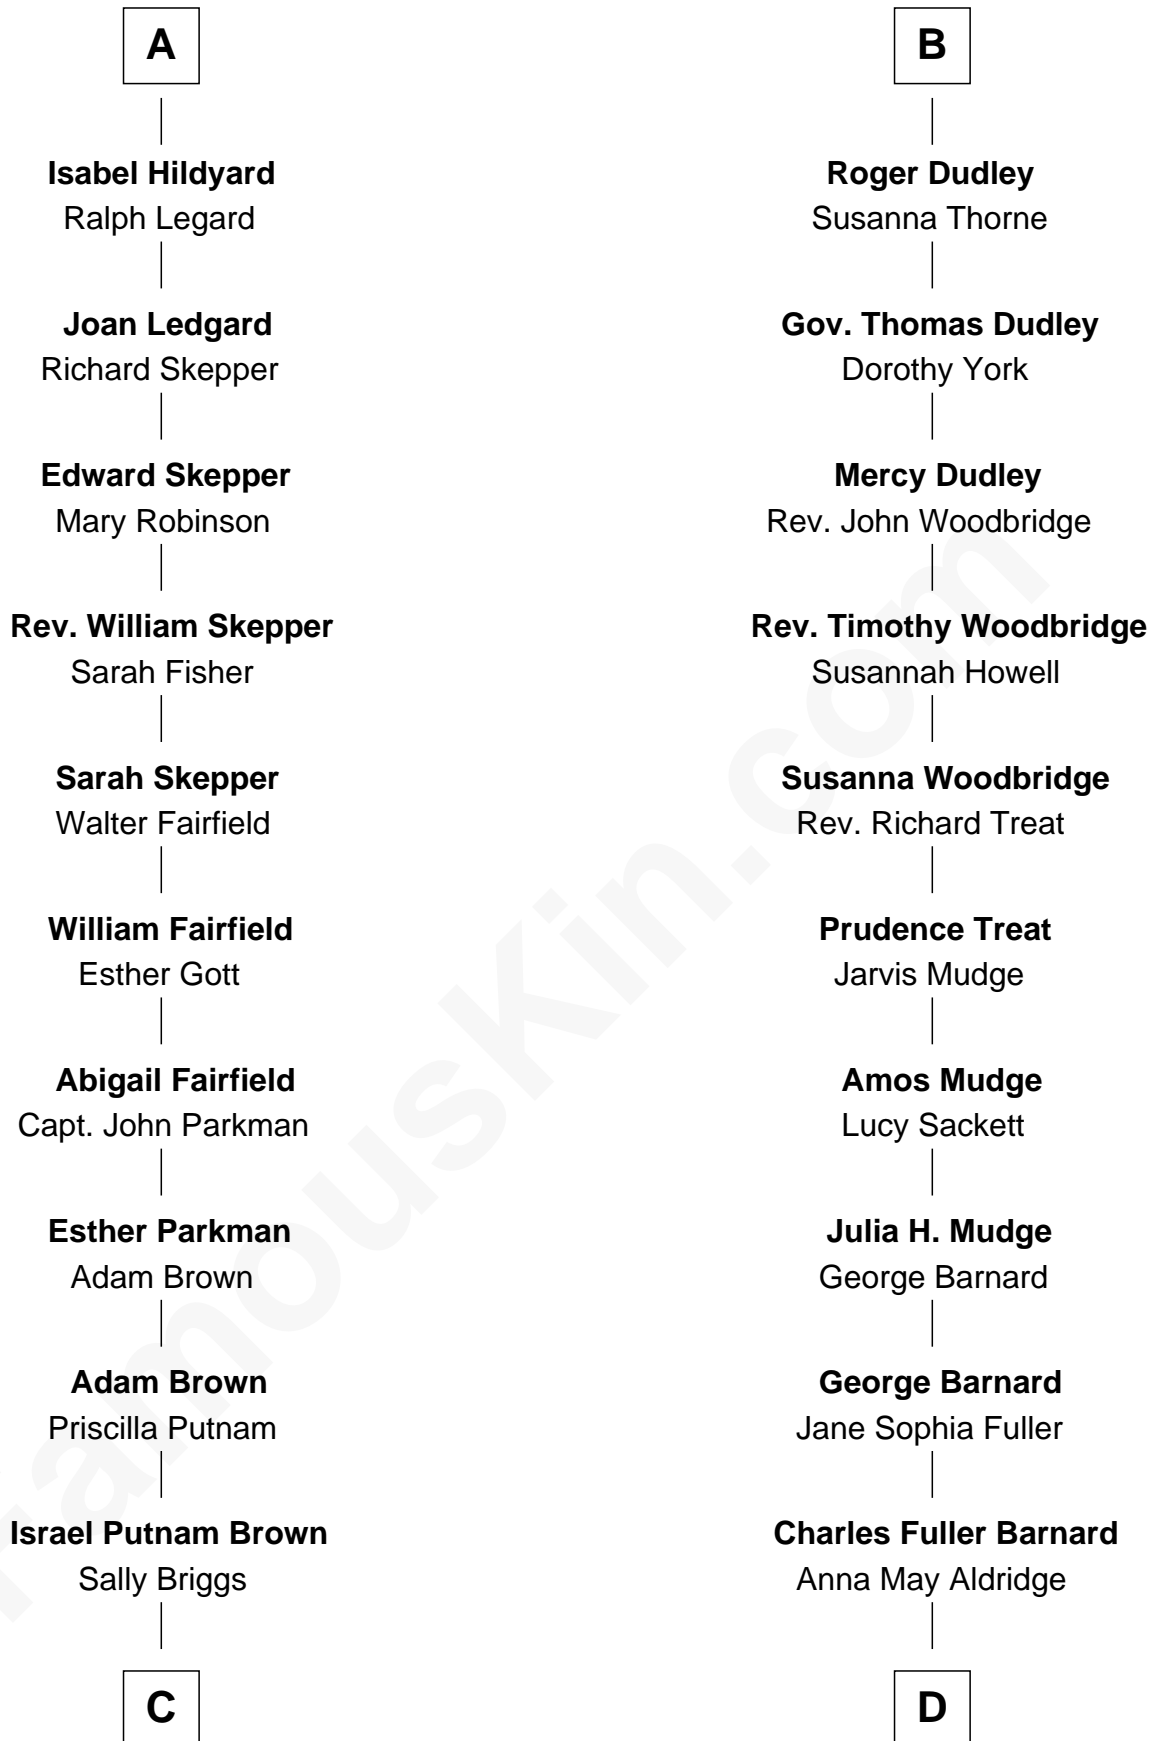

FamousKin.com
Relationship Chart of
Calvin Coolidge
30th U.S. President

18th cousin 2 times removed of

Dick Clark
Radio and TV Host

Edward III, King of England
 Philippa of Hainault

FamousKin.com