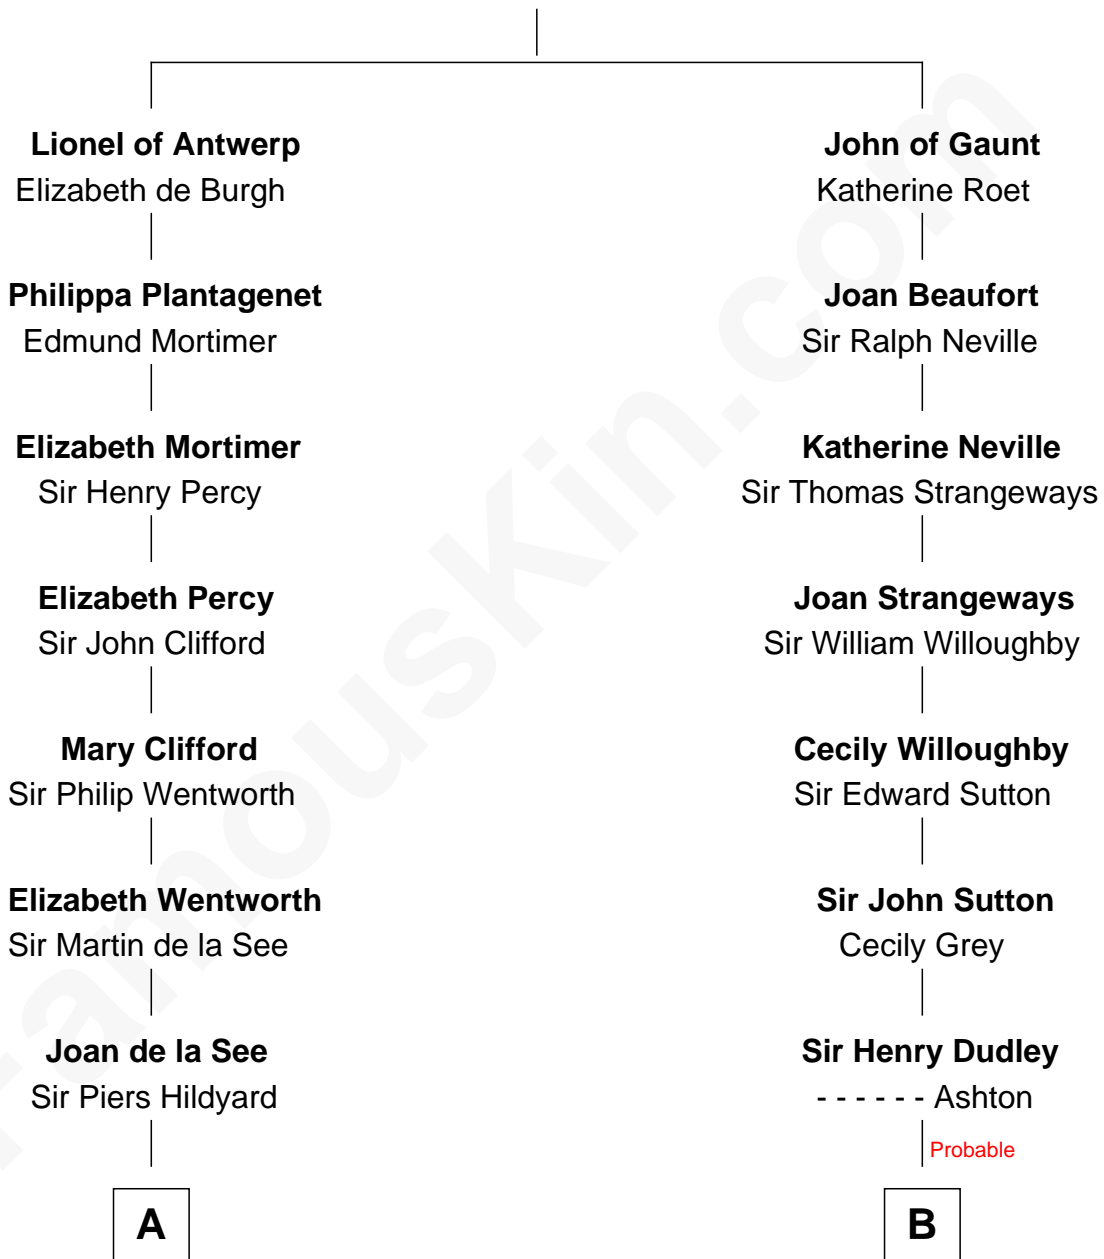

FamousKin.com
Relationship Chart of
Calvin Coolidge
30th U.S. President

18th cousin 2 times removed of

Dick Clark
Radio and TV Host

Edward III, King of England
 Philippa of Hainault

FamousKin.com