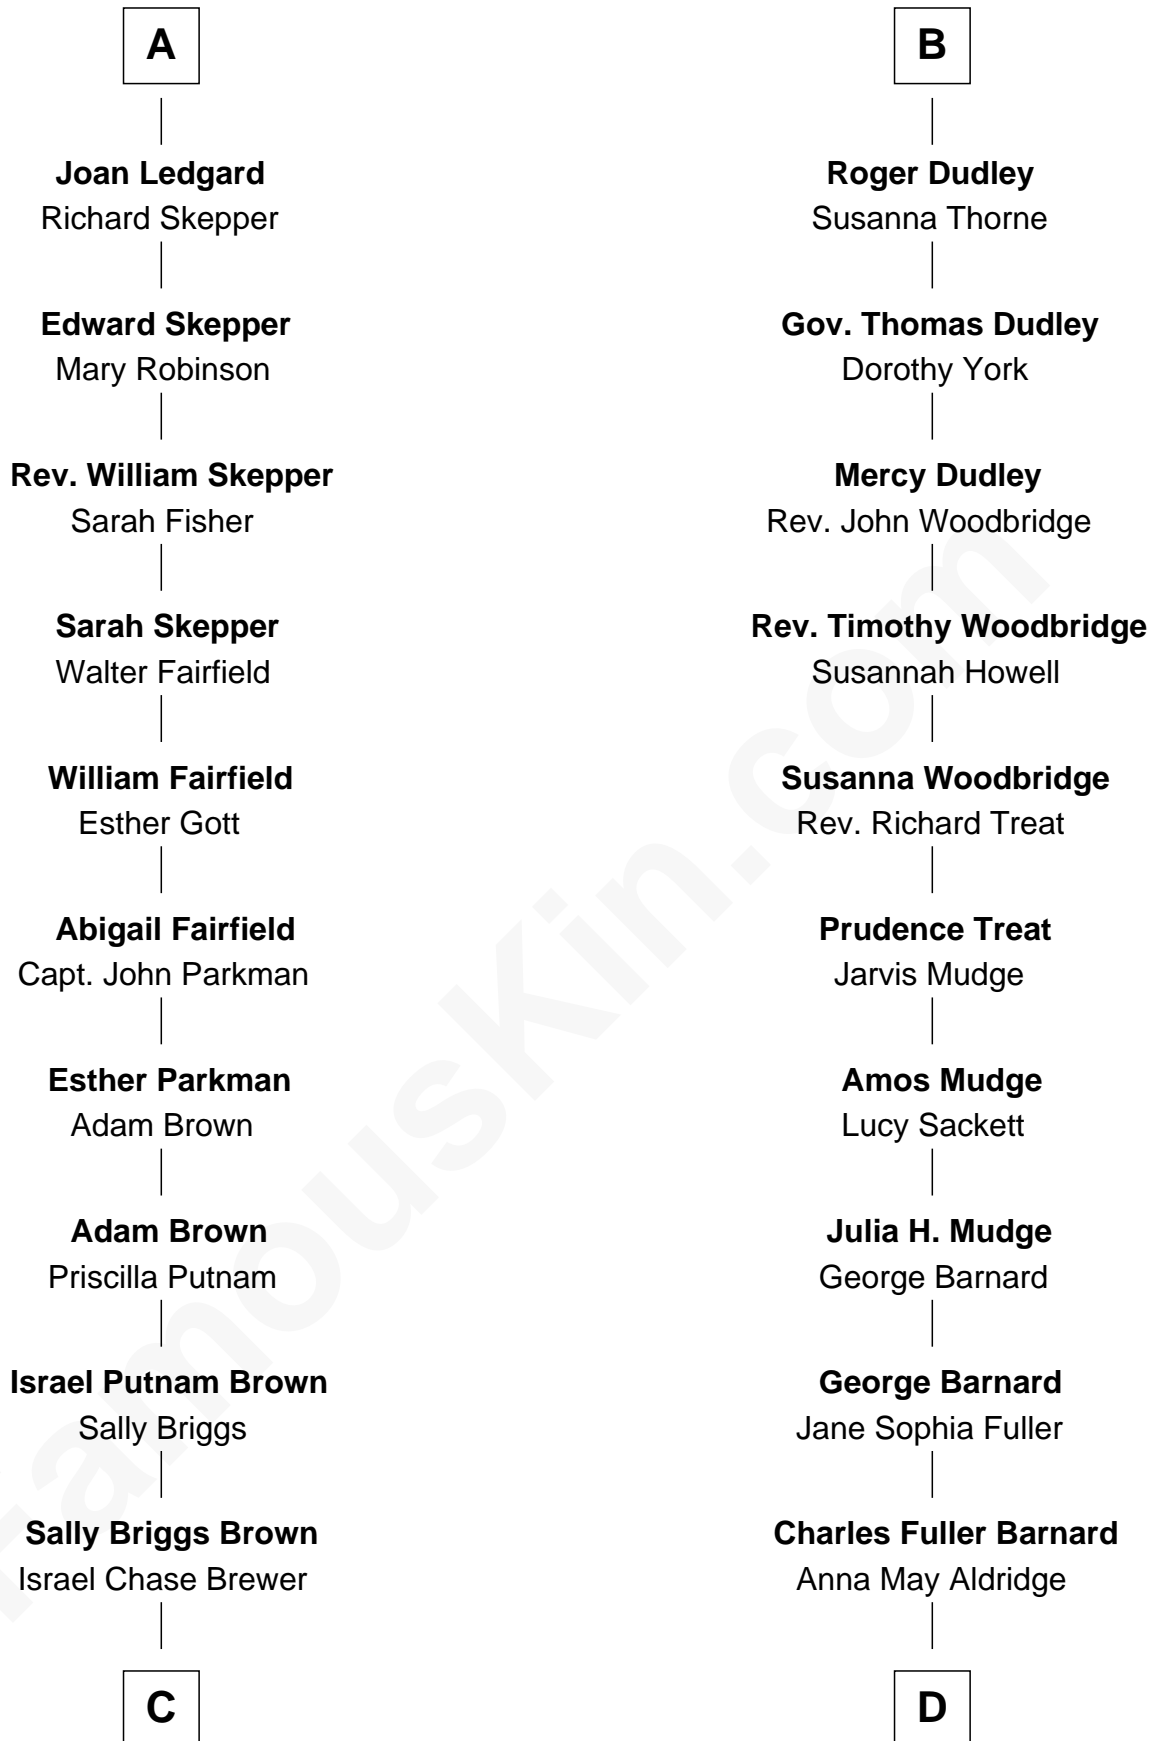

Sir John de Neville

Maude de Percy

Sir Ralph Neville

Joan Beaufort

Katherine Neville

Sir Thomas Strangeways

Joan Strangeways

Sir William Willoughby

Cecily Willoughby

Sir Edward Sutton

Sir John Sutton

Cecily Grey

Sir Henry Dudley

----- Ashton

Probable

B

C

Sarah Almeda Brewer
Calvin Galusha Coolidge

Col. John Calvin Coolidge
Victoria Josephine Moor

Calvin Coolidge
30th U.S. President

D

Julia Fuller Barnard
Richard Augustus Clark

Dick Clark
Radio and TV Host