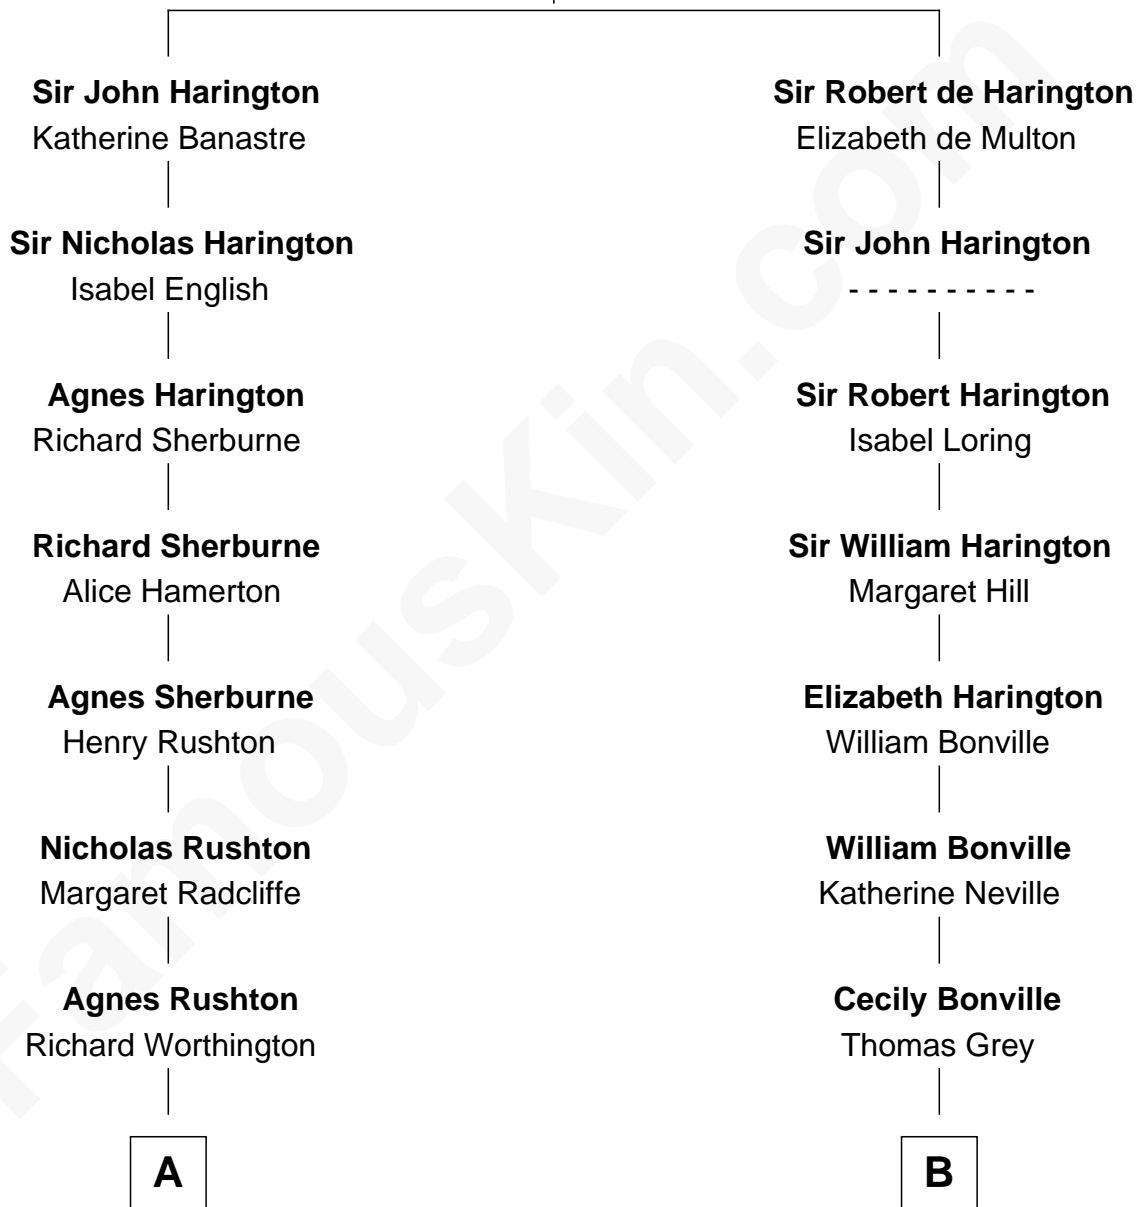

FamousKin.com Relationship Chart of

Calvin Coolidge

30th U.S. President

19th cousin 1 time removed of

Dick Clark

Radio and TV Host

Sir John de Harington

Joan - - - - -

C

Abigail Pinney Franklin

Hiram Dunlap Moor

Victoria Josephine Moor

Col. John Calvin Coolidge

Calvin Coolidge

30th U.S. President

D