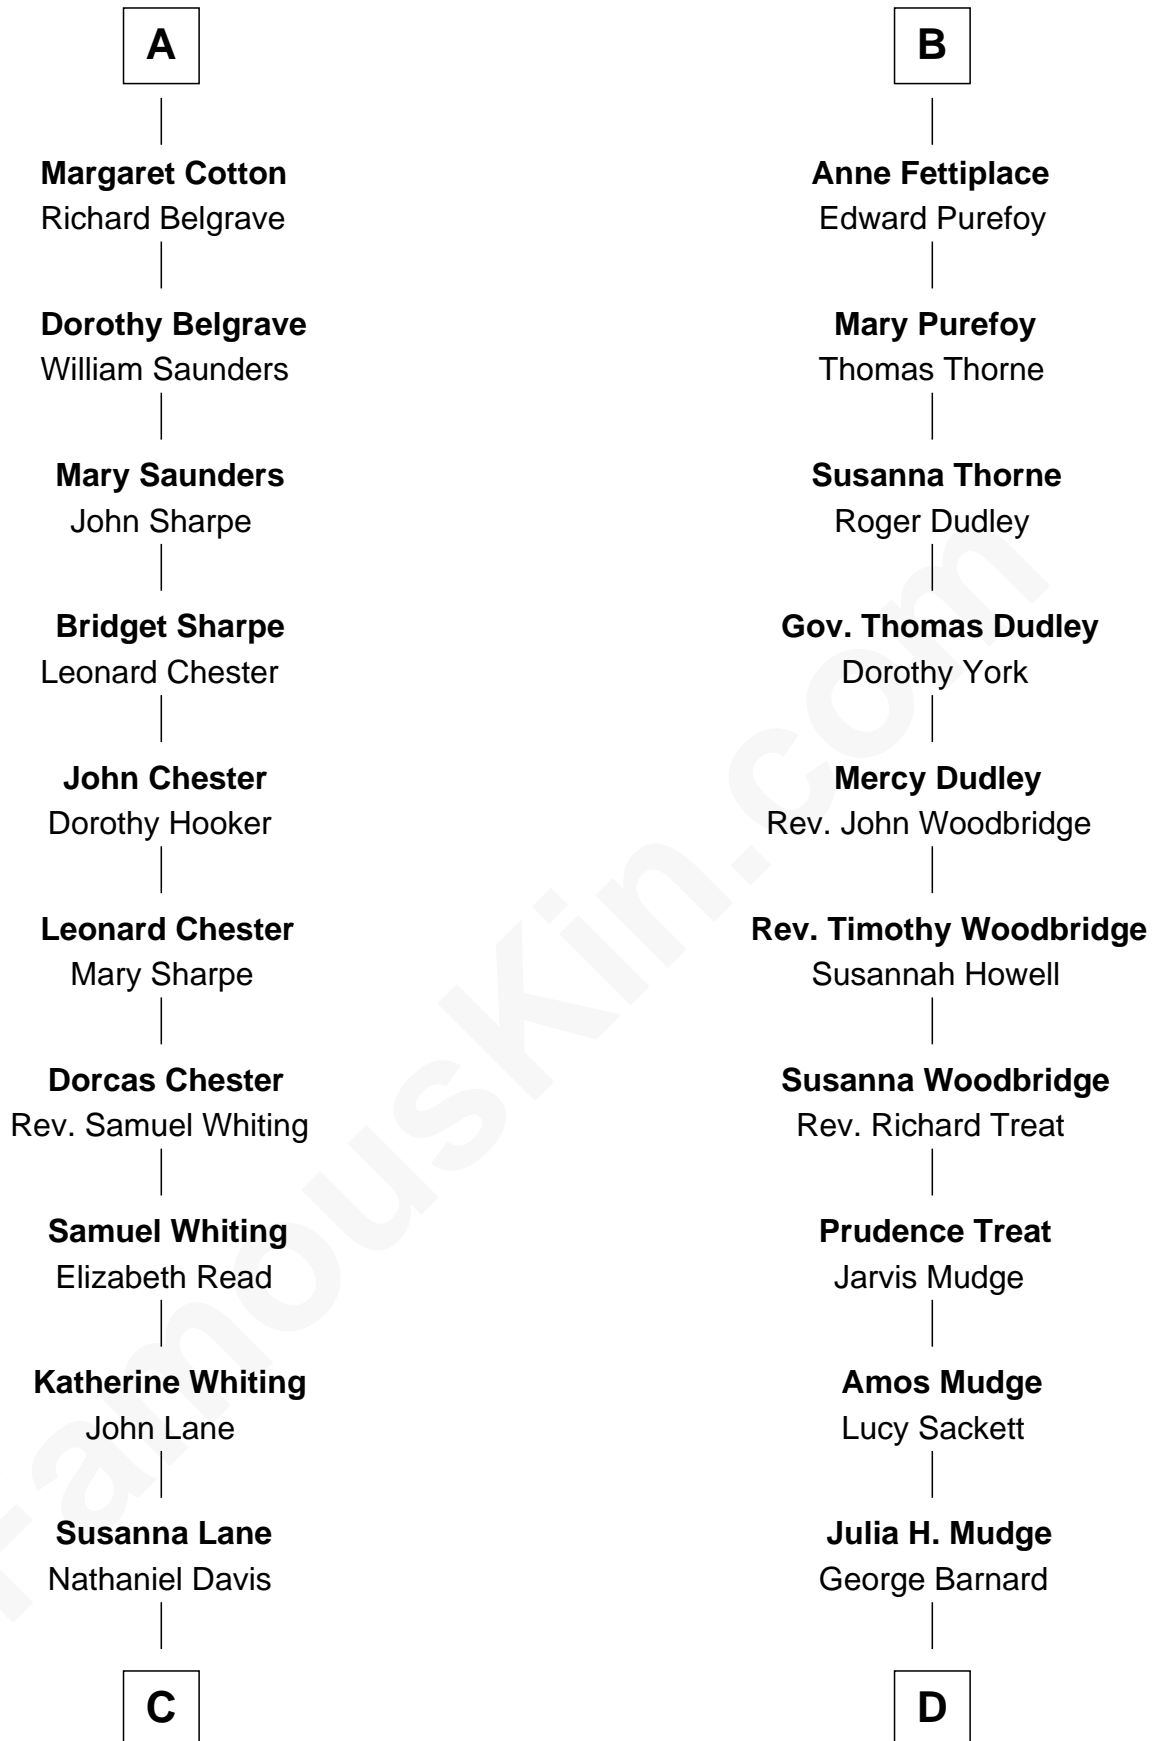

FamousKin.com Relationship Chart of

Calvin Coolidge

30th U.S. President

20th cousin 1 time removed of

Dick Clark

Radio and TV Host

William de Odingsells

Ela FitzWalter

Ida de Odingsells
Sir Roger de Herdeburgh

Ela Herdeburgh
Sir William de Boteler

Alice de Boteler
Sir Nicholas Longford

Alice Longford
William FitzHerbert

Henry FitzHerbert
----- Downes

Nicholas FitzHerbert
Alice Booth

Joan FitzHerbert
John Cotton

A

Margaret de Oddingseles
Sir John de Grey

Sir John Grey
Avice Marmion

Maud Grey
Sir Thomas Harcourt

Sir Thomas Harcourt
Jane Fraunceys

Sir Richard Harcourt
Edith St. Clair

Alice Harcourt
William Bessiles

Elizabeth Bessiles
Richard Fettiplace

B

Dick Clark photo by [Alan Light](#) (CC BY 2.0)