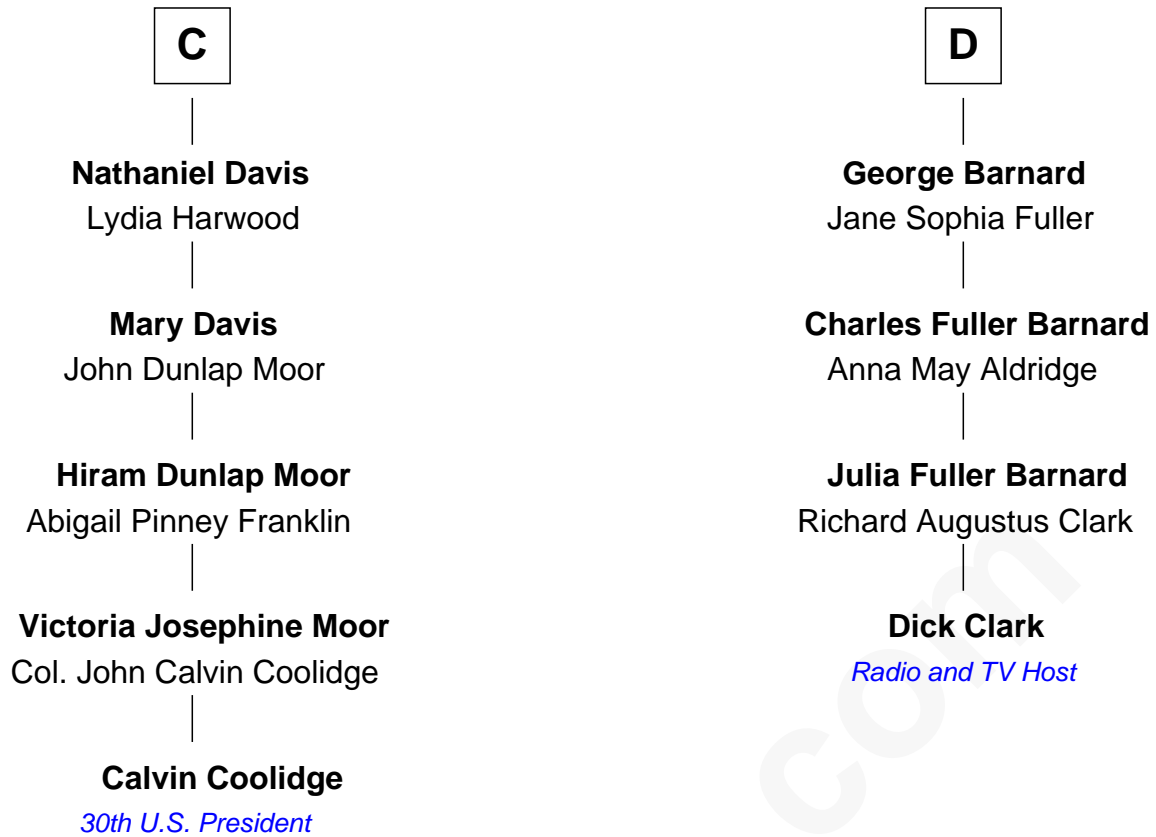

FamousKin.com Relationship Chart of

Calvin Coolidge

30th U.S. President

20th cousin 1 time removed of

Dick Clark

Radio and TV Host

William de Odingsells

Ela FitzWalter

Ida de Odingsells
Sir Roger de Herdeburgh

Ela Herdeburgh
Sir William de Boteler

Alice de Boteler
Sir Nicholas Longford

Alice Longford
William FitzHerbert

Henry FitzHerbert
----- Downes

Nicholas FitzHerbert
Alice Booth

Joan FitzHerbert
John Cotton

A

Margaret de Oddingseles
Sir John de Grey

Sir John Grey
Avice Marmion

Maud Grey
Sir Thomas Harcourt

Sir Thomas Harcourt
Jane Fraunceys

Sir Richard Harcourt
Edith St. Clair

Alice Harcourt
William Bessiles

Elizabeth Bessiles
Richard Fettiplace

B

Dick Clark photo by [Alan Light](#) (CC BY 2.0)