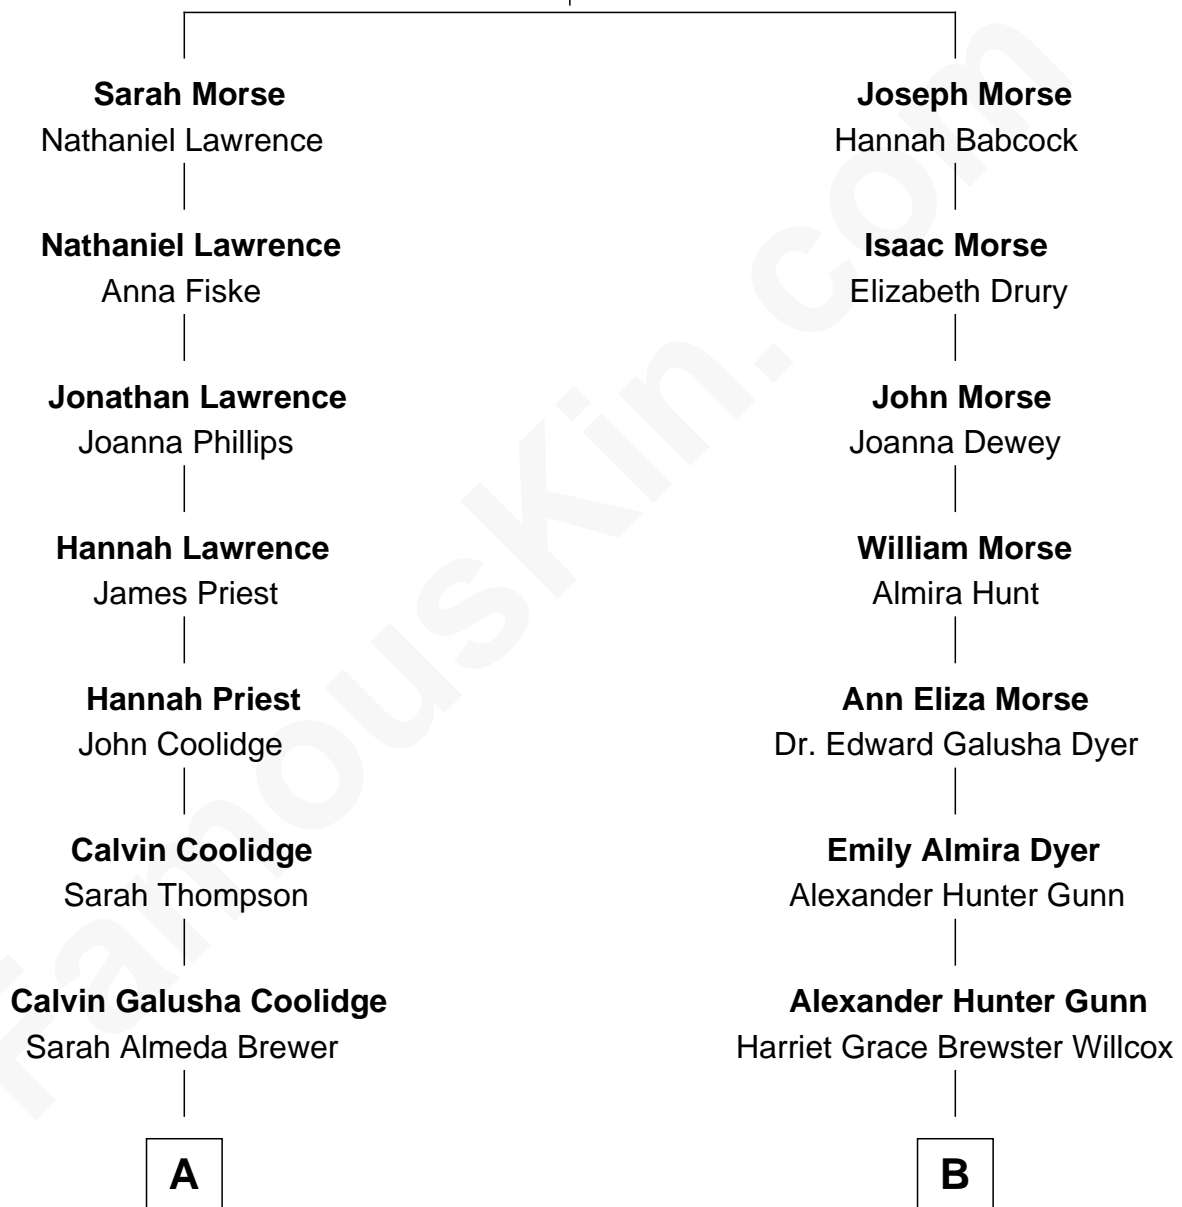

FamousKin.com Relationship Chart of

Calvin Coolidge

30th U.S. President

8th cousin 1 time removed of

Elisabeth Shue

TV and Movie Actress

Joseph Morse

Hannah Phillips

A

Col. John Calvin Coolidge

Victoria Josephine Moor

Calvin Coolidge

30th U.S. President

B

Mary Brewster Gunn

Adoniram Judson Wells

Anne Brewster Wells

James William Shue

Elisabeth Shue

TV and Movie Actress

FamousKin.com