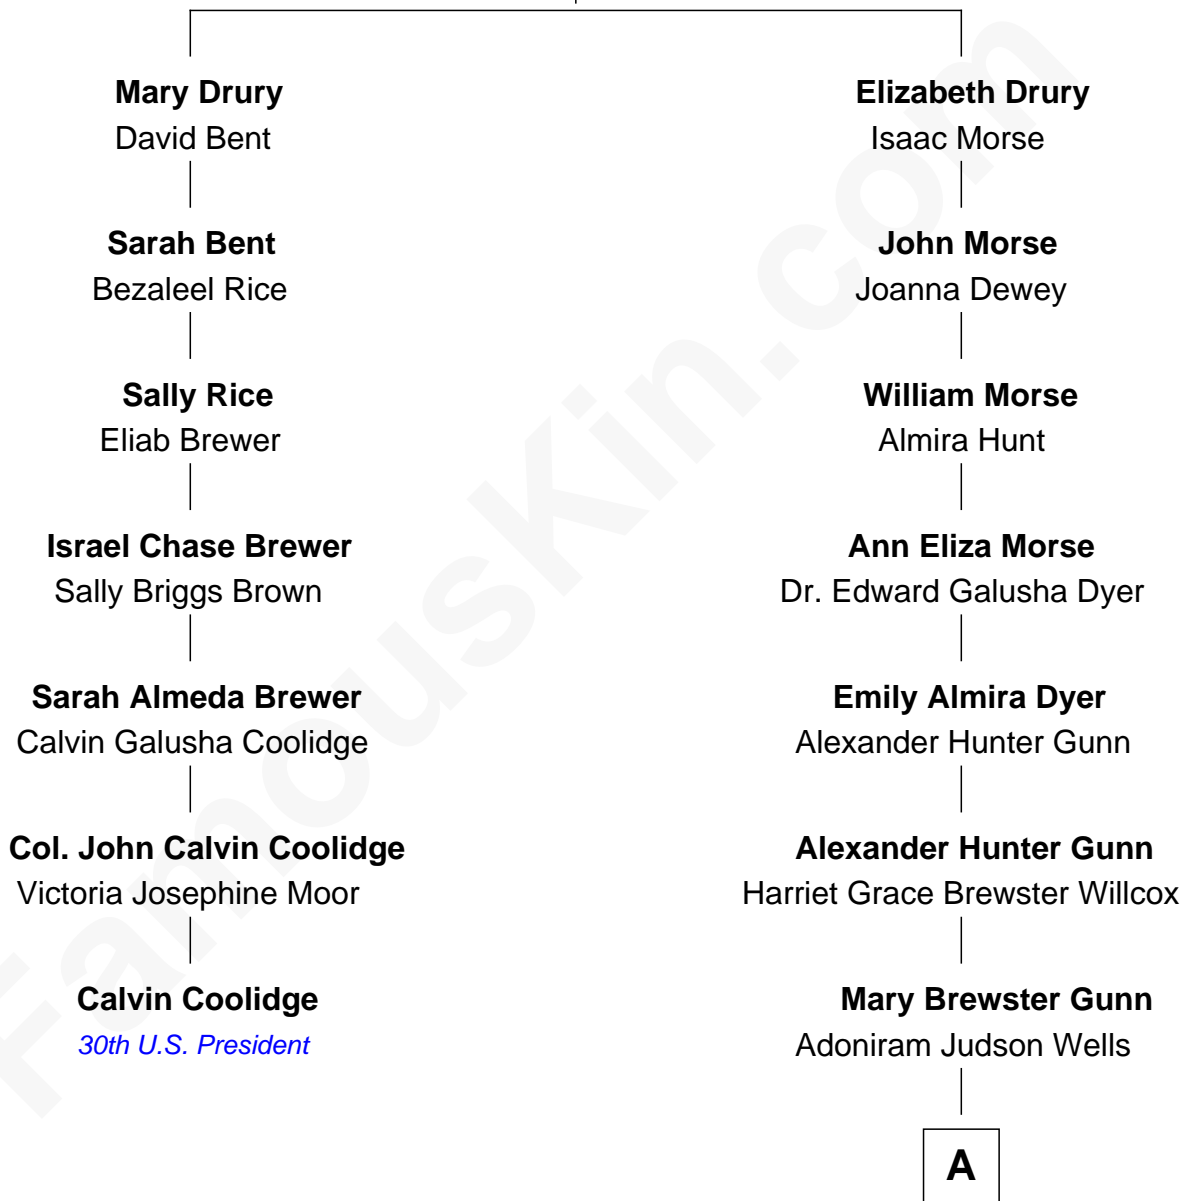

FamousKin.com Relationship Chart of

Calvin Coolidge

30th U.S. President

6th cousin 2 times removed of

Elisabeth Shue

TV and Movie Actress

Thomas Drury

Rachel Rice

A

—
Anne Brewster Wells

James William Shue

—
Elisabeth Shue

TV and Movie Actress

FamousKin.com