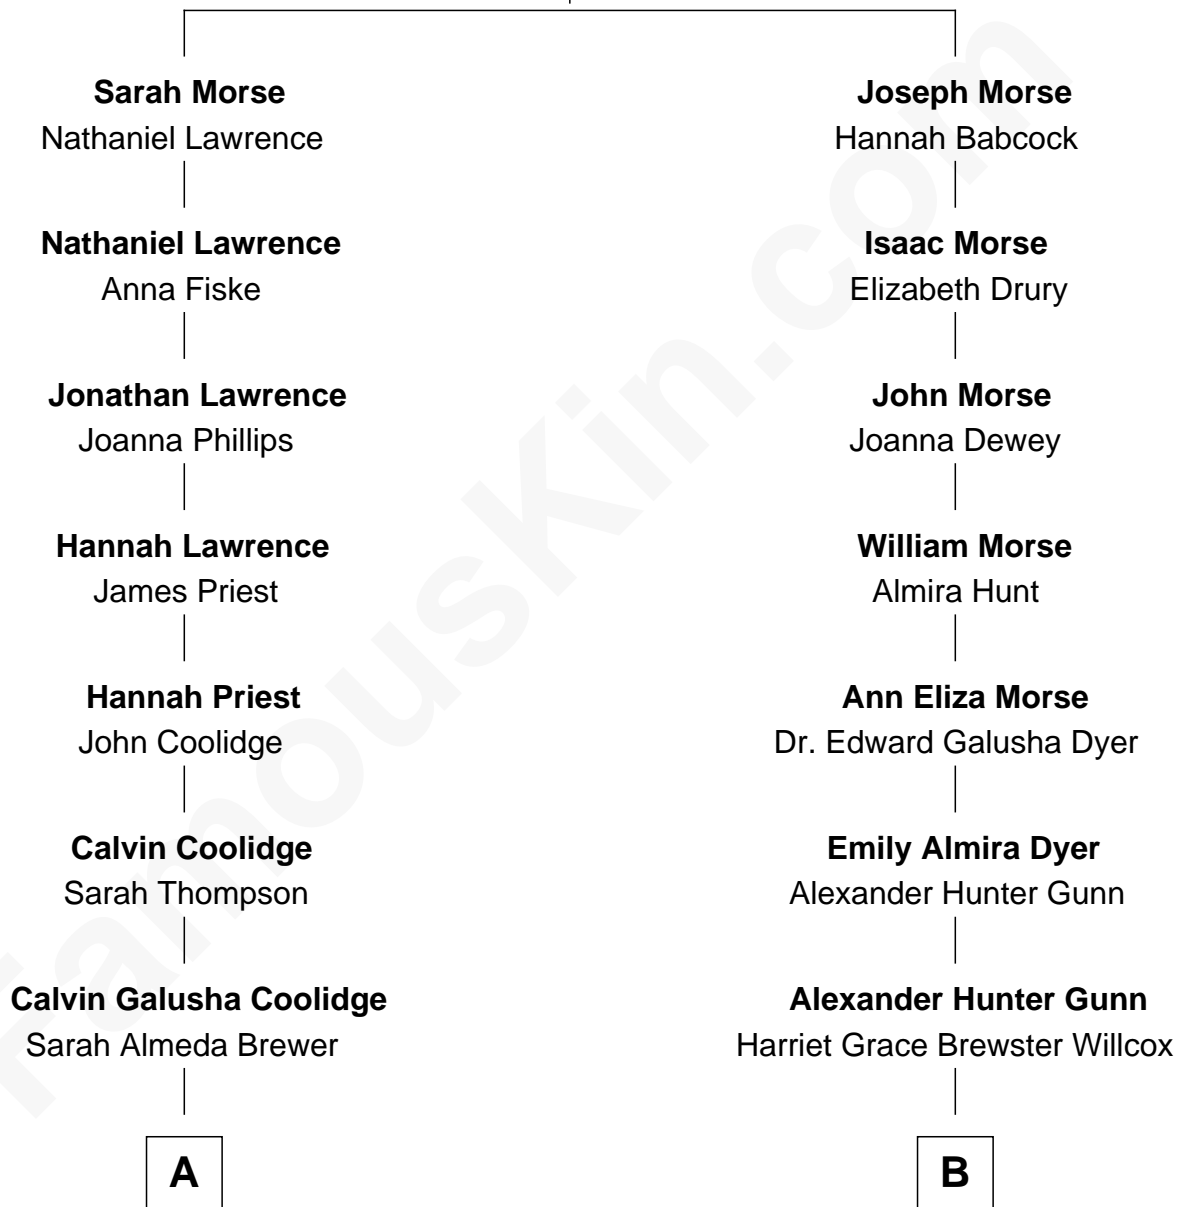

FamousKin.com Relationship Chart of

Calvin Coolidge

30th U.S. President

8th cousin 1 time removed of

Andrew Shue

TV Actor

Joseph Morse

Hannah Phillips

A

Col. John Calvin Coolidge

Victoria Josephine Moor

Calvin Coolidge

30th U.S. President

B

Mary Brewster Gunn

Adoniram Judson Wells

Anne Brewster Wells

James William Shue

Andrew Shue

TV Actor

FamousKin.com