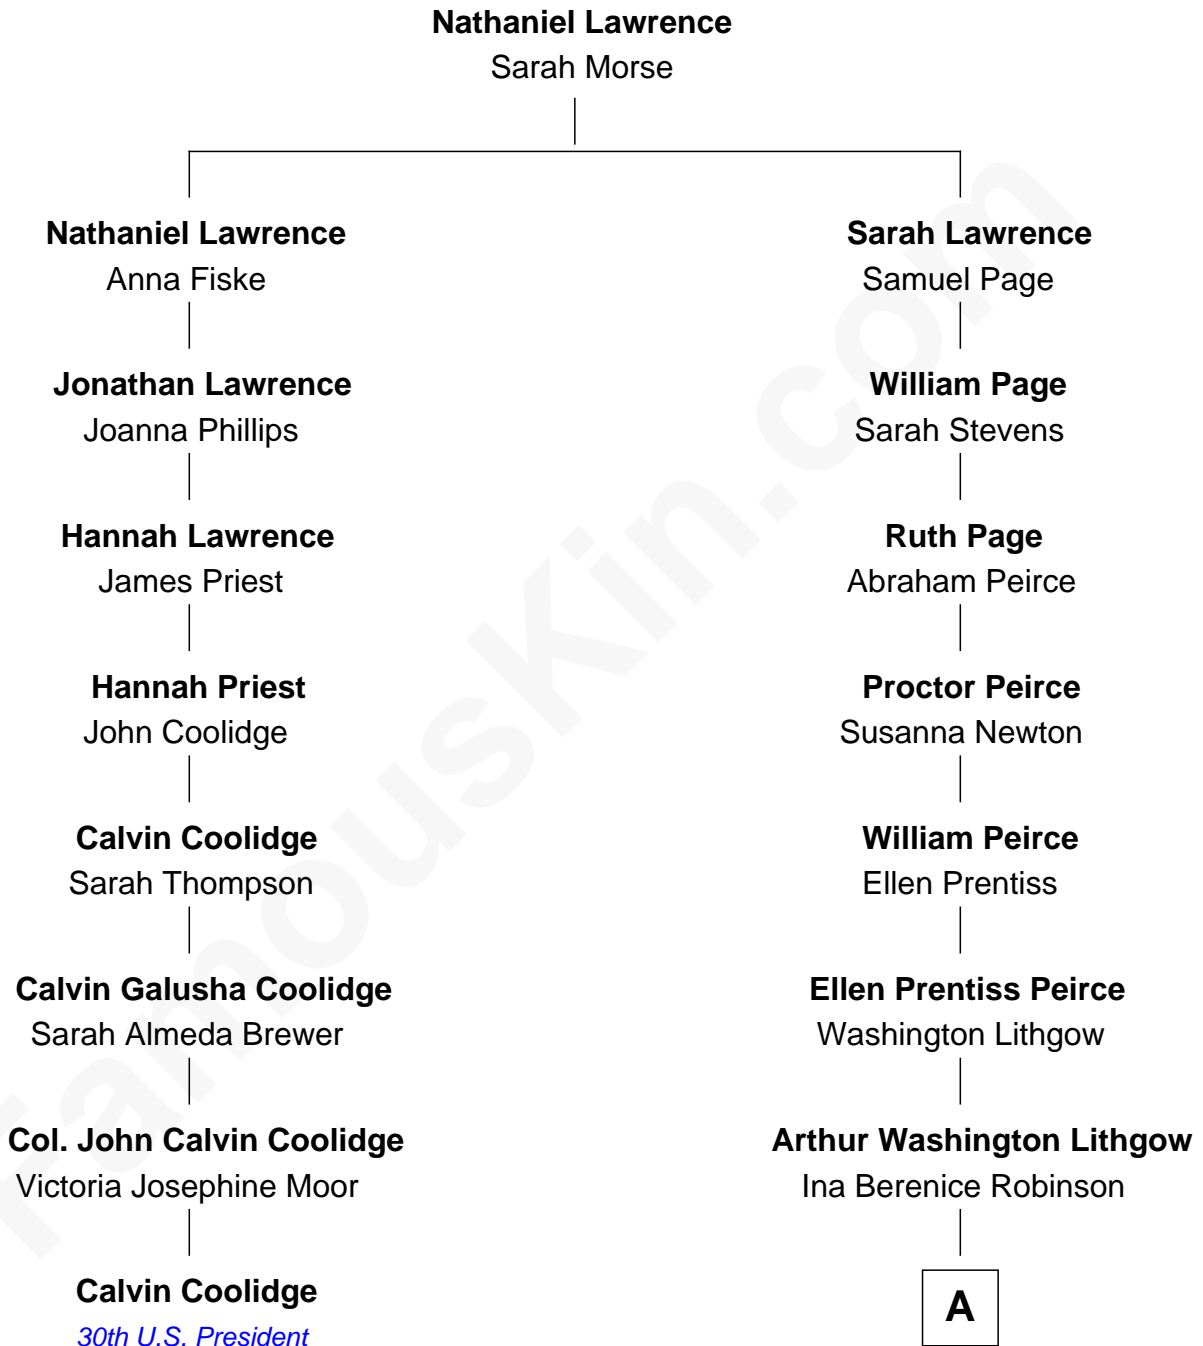

FamousKin.com Relationship Chart of

Calvin Coolidge

30th U.S. President

7th cousin 1 time removed of

John Lithgow

Stage, TV, and Movie Actor

A

Arthur Washington Lithgow

Sarah Jane Price

John Lithgow

Stage, TV, and Movie Actor

FamousKin.com