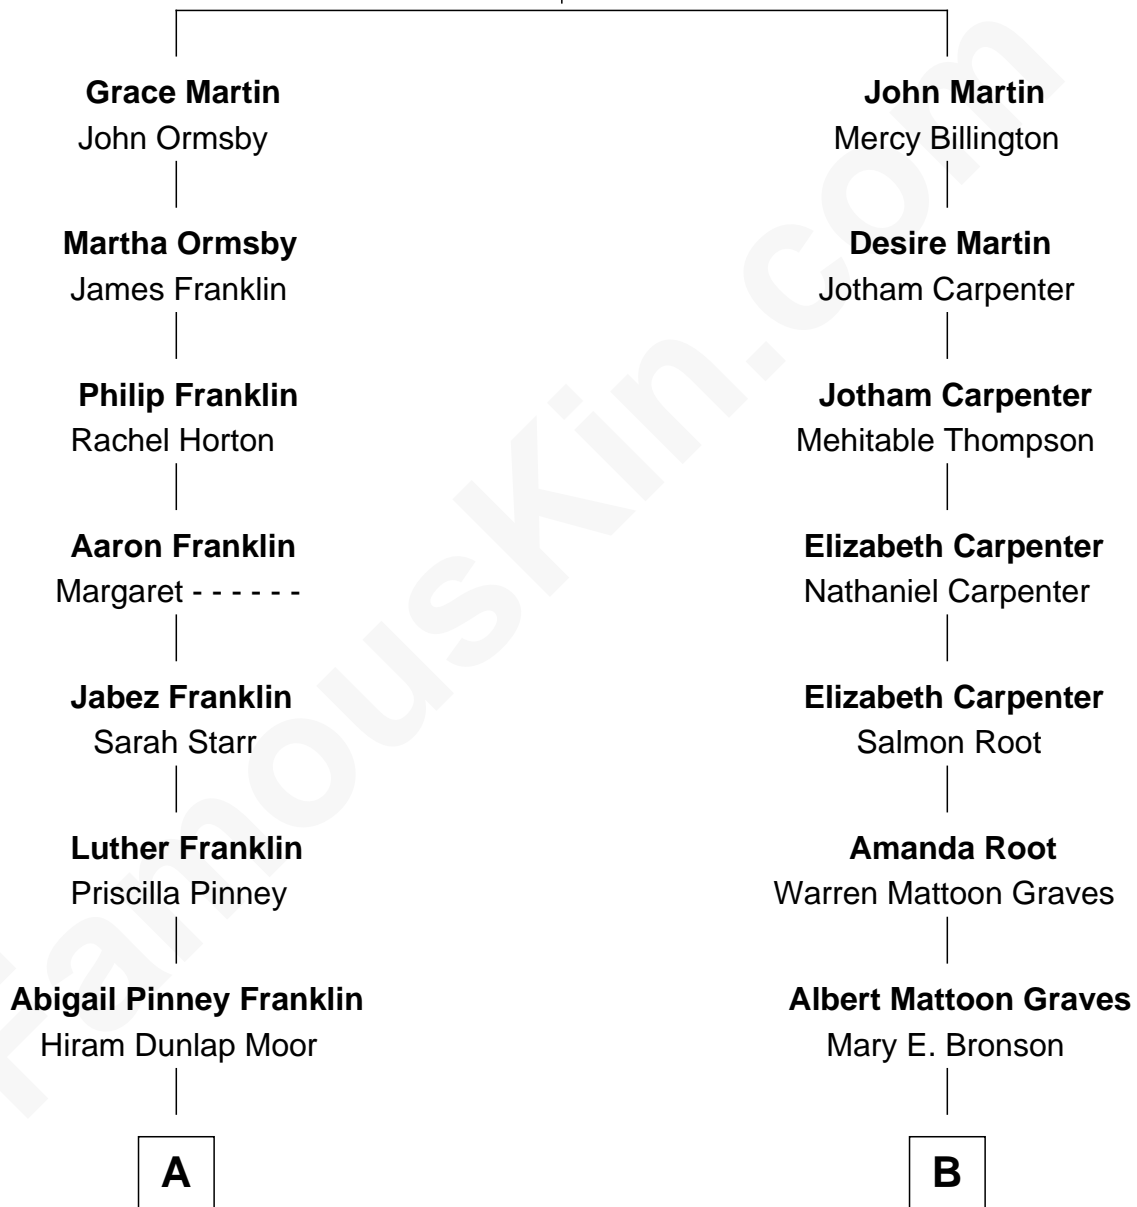

FamousKin.com Relationship Chart of

Calvin Coolidge

30th U.S. President

8th cousin 1 time removed of

John Lithgow

Stage, TV, and Movie Actor

Richard Martin

Elizabeth Salter

A

Victoria Josephine Moor
Col. John Calvin Coolidge

Calvin Coolidge
30th U.S. President

B

Eva Bronson Graves
Rev. Orlo Josiah Price

Sarah Jane Price
Arthur Washington Lithgow

John Lithgow
Stage, TV, and Movie Actor