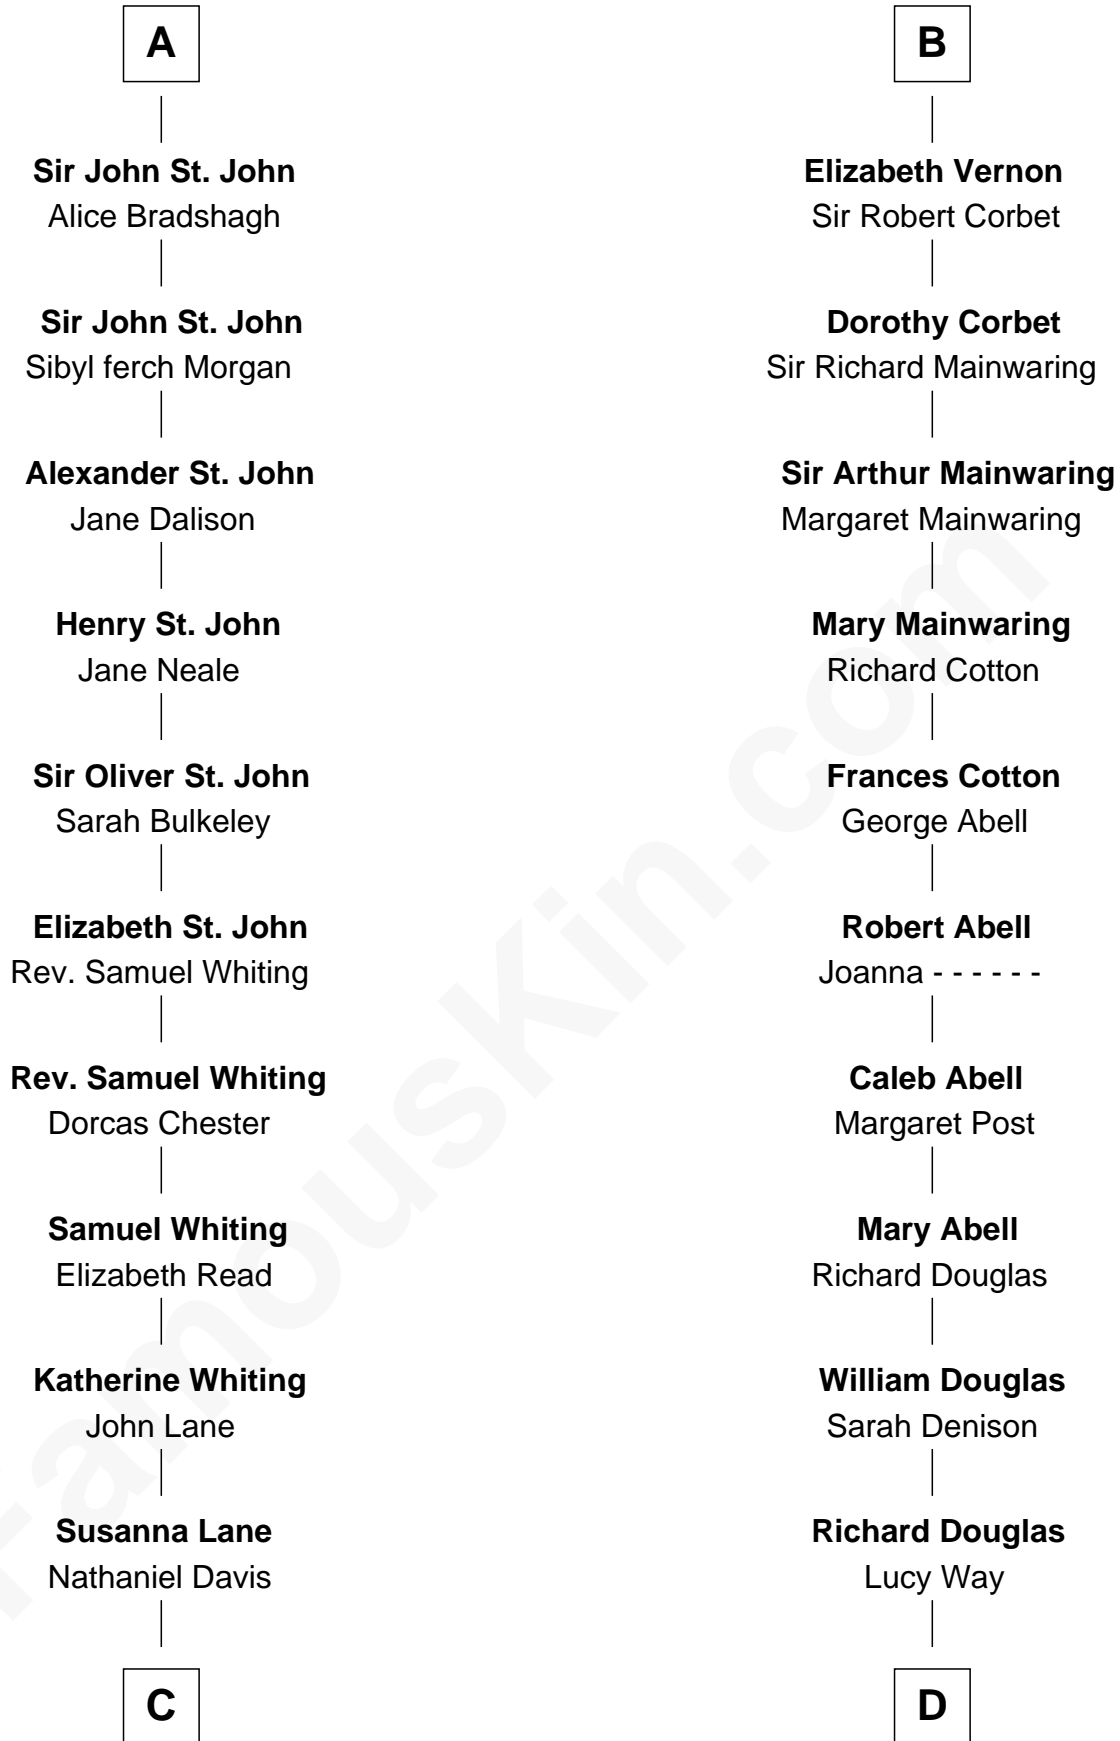

# FamousKin.com Relationship Chart of

**Calvin Coolidge**

*30th U.S. President*

20th cousin 1 time removed of

**Melvyn Douglas**

*Movie Actor*

**C**

**Nathaniel Davis**

Lydia Harwood

**Mary Davis**

John Dunlap Moor

**Hiram Dunlap Moor**

Abigail Pinney Franklin

**Victoria Josephine Moor**

Col. John Calvin Coolidge

**Calvin Coolidge**

*30th U.S. President*

**D**

**Erskine Douglas**

Sophia Garrett

**Emma Jane Douglas**

Col. George Taliaferro Shackelford

**Lena Priscilla Shackelford**

Edouard Gregory Hesselberg