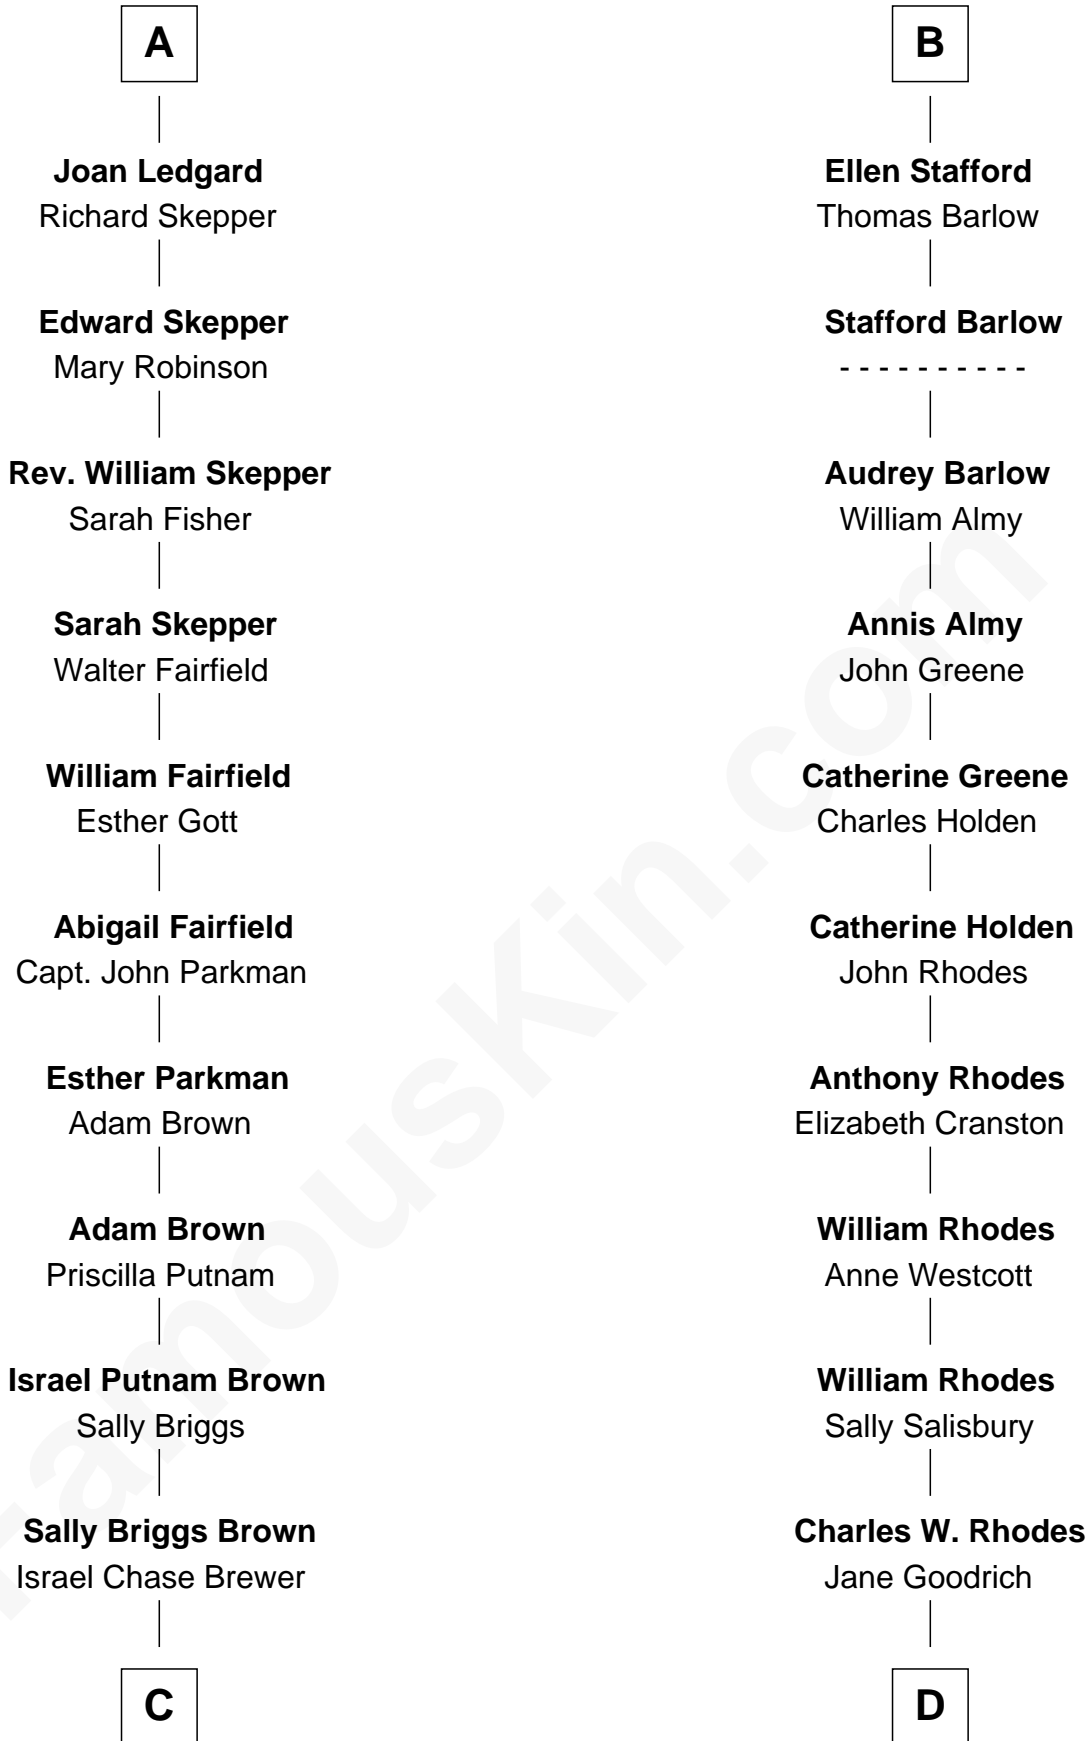

FamousKin.com
Relationship Chart of
Calvin Coolidge
30th U.S. President

19th cousin 2 times removed of

Sarah Palin
9th Governor of Alaska

C

Sarah Almeda Brewer
Calvin Galusha Coolidge

Col. John Calvin Coolidge
Victoria Josephine Moor

Calvin Coolidge
30th U.S. President

D

Alma Miranda Rhodes
James W. Heath

Charles R. Heath
Alice Adeline Oriel

Charles Francis Heath
Nellie Marie Brandt

Charles Richard Heath
Sarah Sheeran

Sarah Palin
9th Governor of Alaska