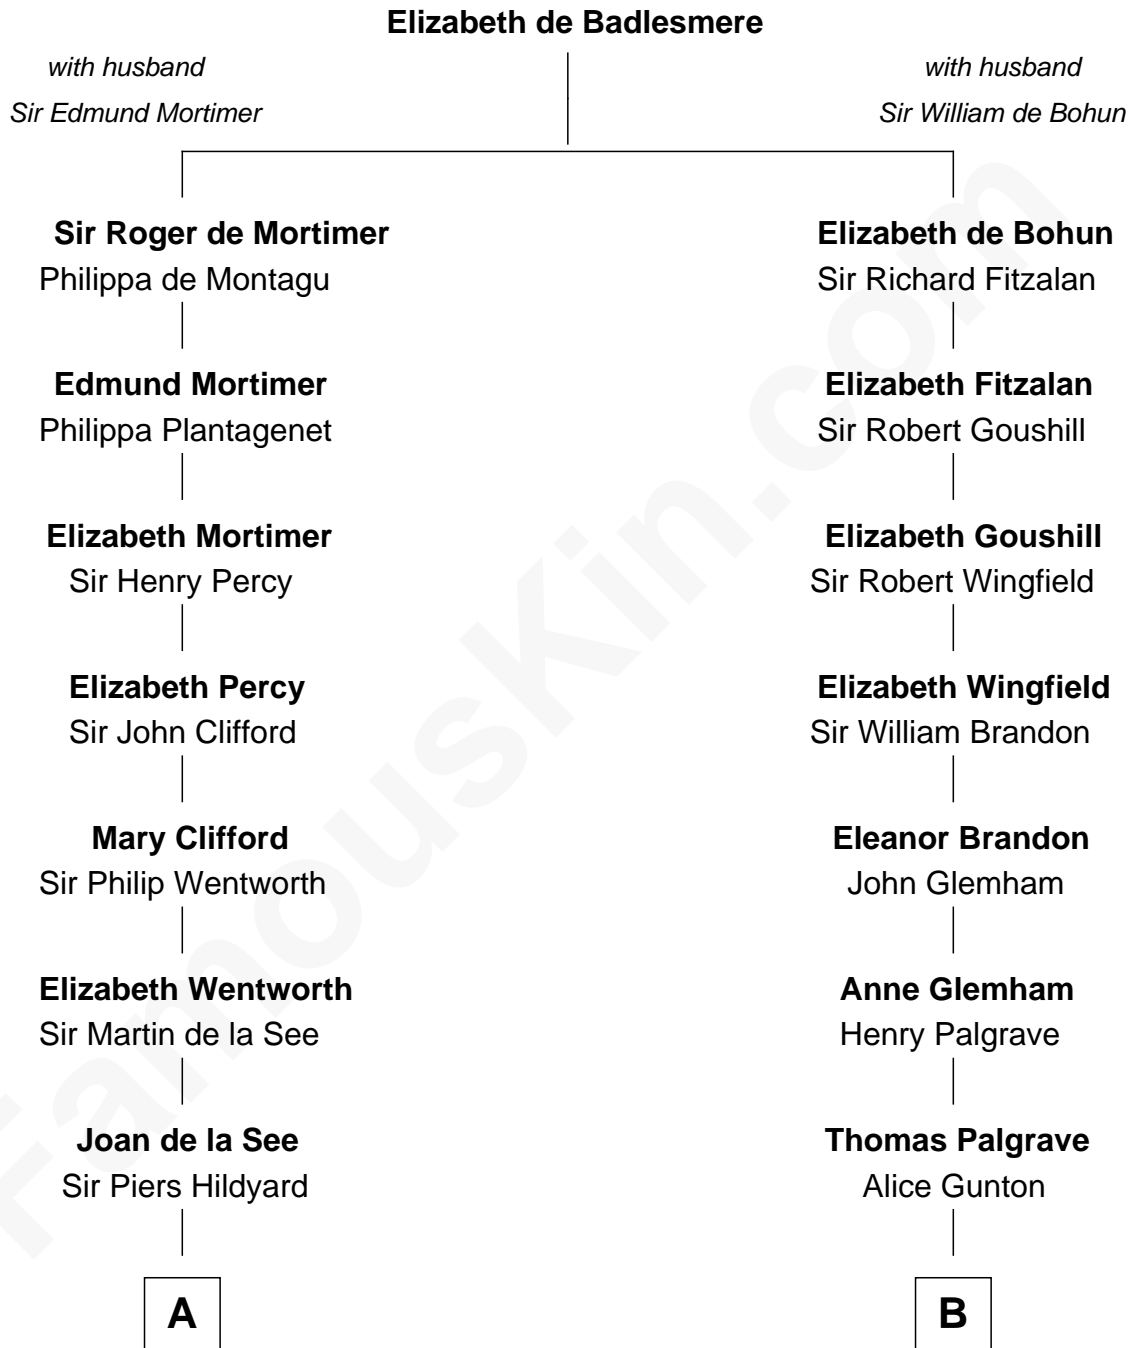

FamousKin.com
Relationship Chart of
Calvin Coolidge
30th U.S. President

20th cousin 1 time removed of
Sarah Palin
9th Governor of Alaska

C

Sally Briggs Brown
Israel Chase Brewer

Sarah Almeda Brewer
Calvin Galusha Coolidge

Col. John Calvin Coolidge
Victoria Josephine Moor

Calvin Coolidge
30th U.S. President

D

James W. Heath
Alma Miranda Rhodes

Charles R. Heath
Alice Adeline Oriel

Charles Francis Heath
Nellie Marie Brandt

Charles Richard Heath
Sarah Sheeran

Sarah Palin
9th Governor of Alaska