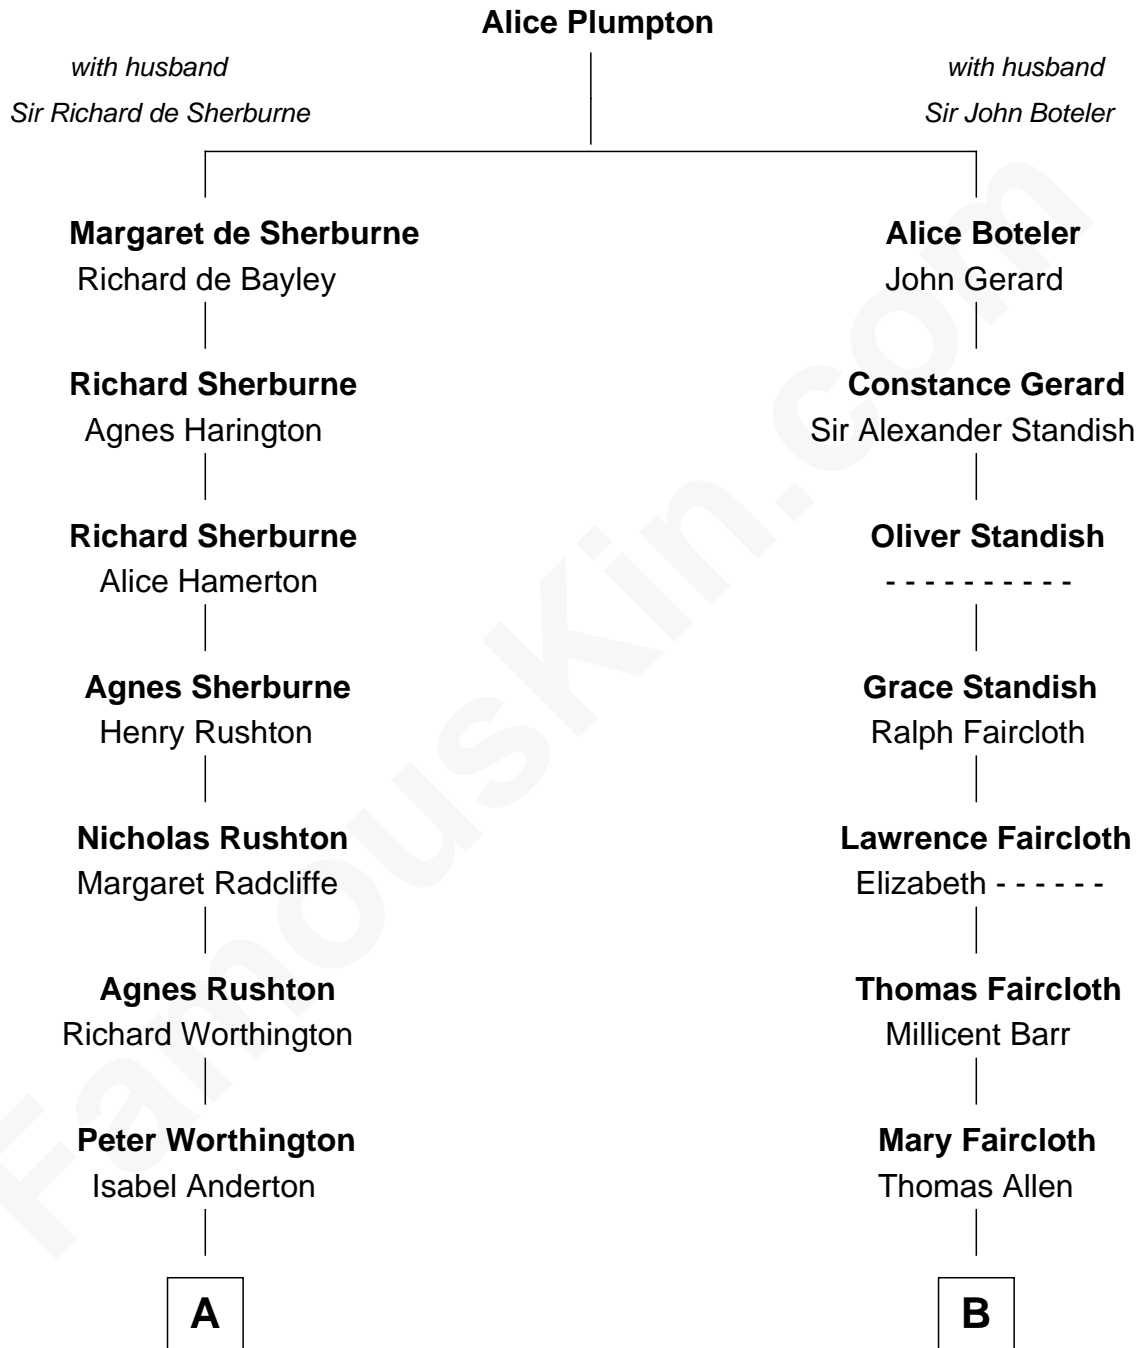

FamousKin.com Relationship Chart of

Calvin Coolidge

30th U.S. President

18th cousin of

Sarah Palin

9th Governor of Alaska

C

Victoria Josephine Moor
Col. John Calvin Coolidge

Calvin Coolidge
30th U.S. President

D

Charles Richard Heath
Sarah Sheeran

Sarah Palin
9th Governor of Alaska

FamousKin.com