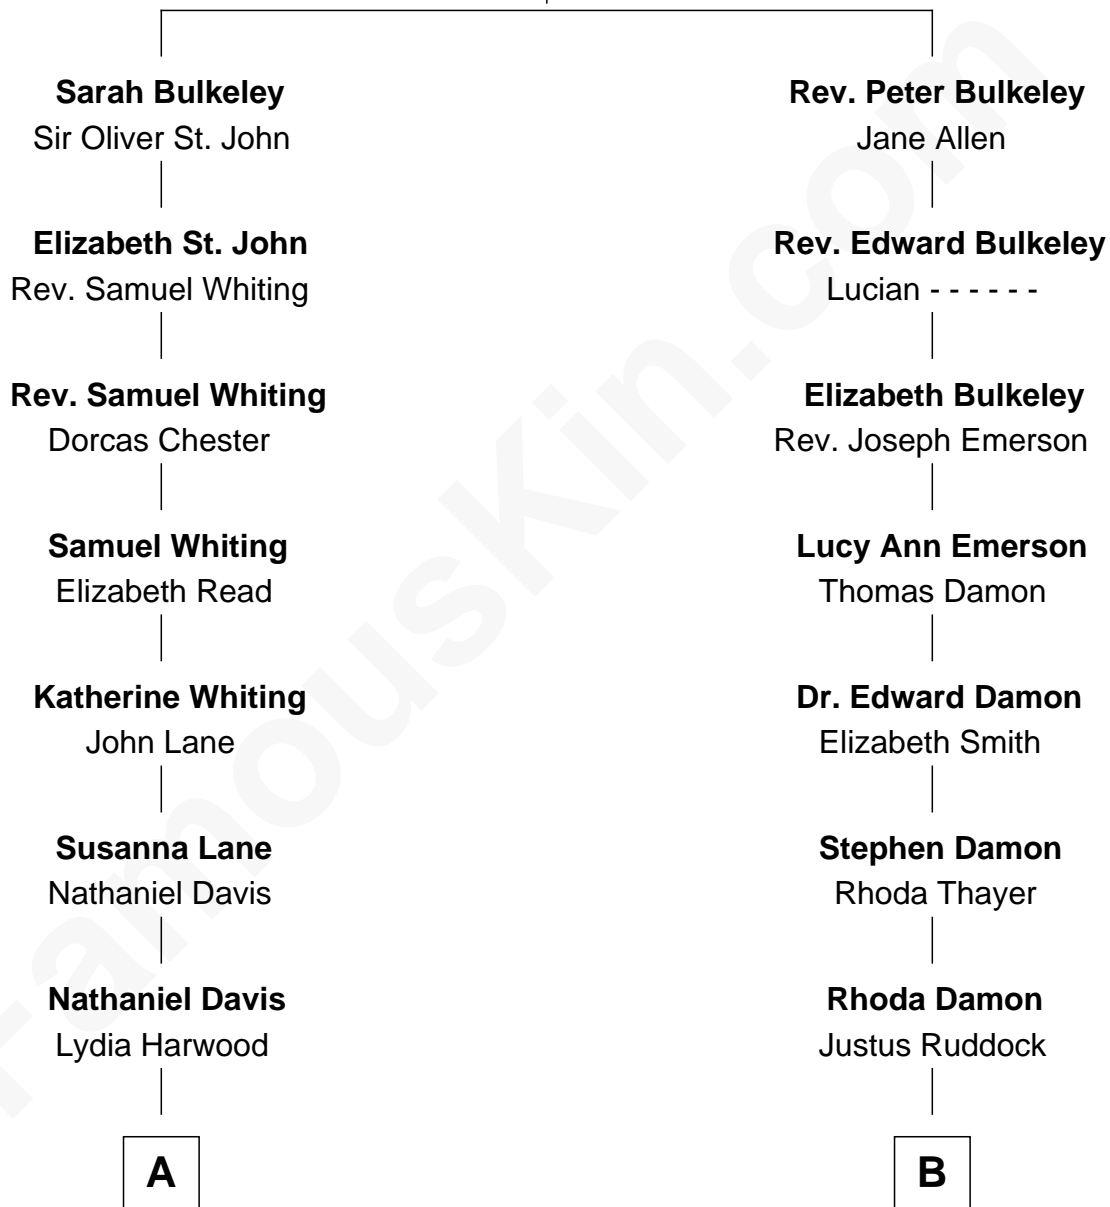

FamousKin.com Relationship Chart of

Calvin Coolidge

30th U.S. President

10th cousin 1 time removed of

Sarah Palin

9th Governor of Alaska

Rev. Edward Bulkeley

Olive Irby

A

Mary Davis
John Dunlap Moor

Hiram Dunlap Moor
Abigail Pinney Franklin

Victoria Josephine Moor
Col. John Calvin Coolidge

Calvin Coolidge
30th U.S. President

B

Thomas S. Ruddock
Maria Nancy Newell

May Belle Ruddock
Henry Charles Brandt

Nellie Marie Brandt
Charles Francis Heath

Charles Richard Heath
Sarah Sheeran

Sarah Palin
9th Governor of Alaska