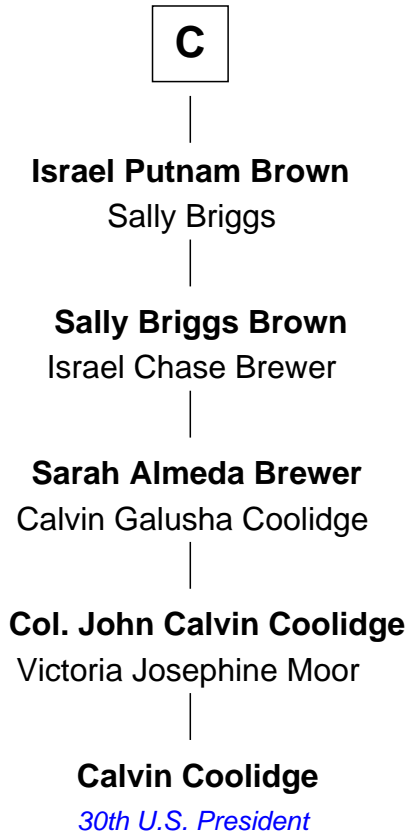

FamousKin.com
Relationship Chart of
Calvin Coolidge
30th U.S. President

17th cousin 4 times removed of

Shubael D. Childs
Founder of S.D. Childs & Company

Gunselm de Badlesmere

FamousKin.com