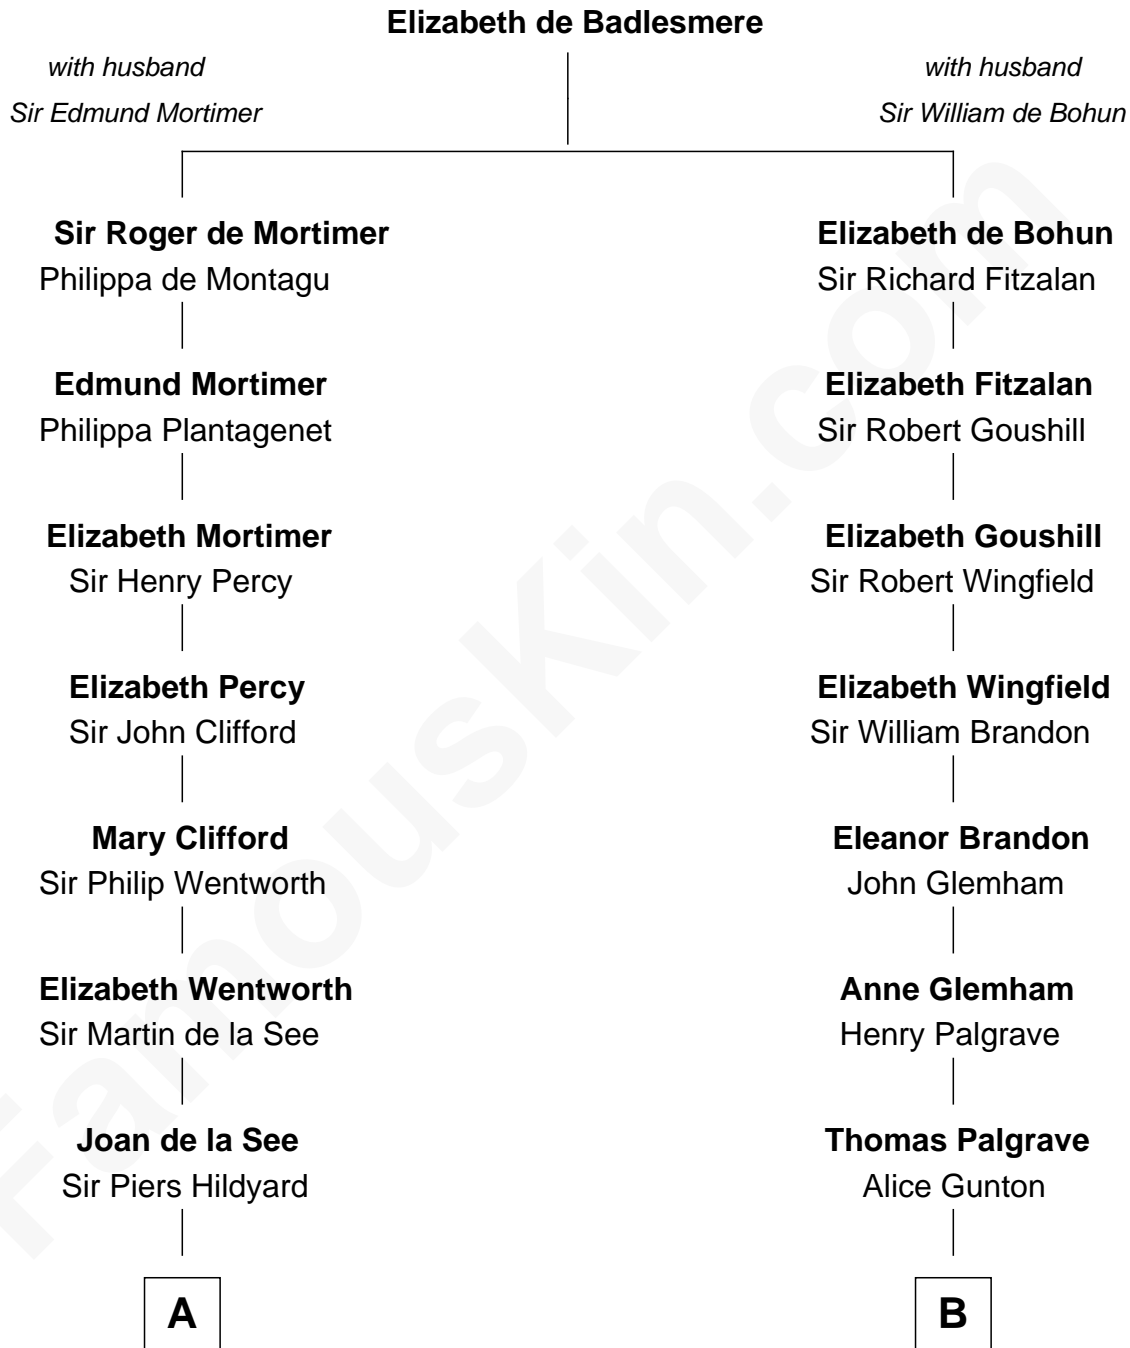

# FamousKin.com Relationship Chart of

**Calvin Coolidge**

*30th U.S. President*

15th cousin 5 times removed of

**Shubael D. Childs**

*Founder of S.D. Childs & Company*

**C**

—  
**Sally Briggs Brown**

Israel Chase Brewer

—  
**Sarah Almeda Brewer**

Calvin Galusha Coolidge

—  
**Col. John Calvin Coolidge**

Victoria Josephine Moor

—  
**Calvin Coolidge**

*30th U.S. President*

FamousKin.com