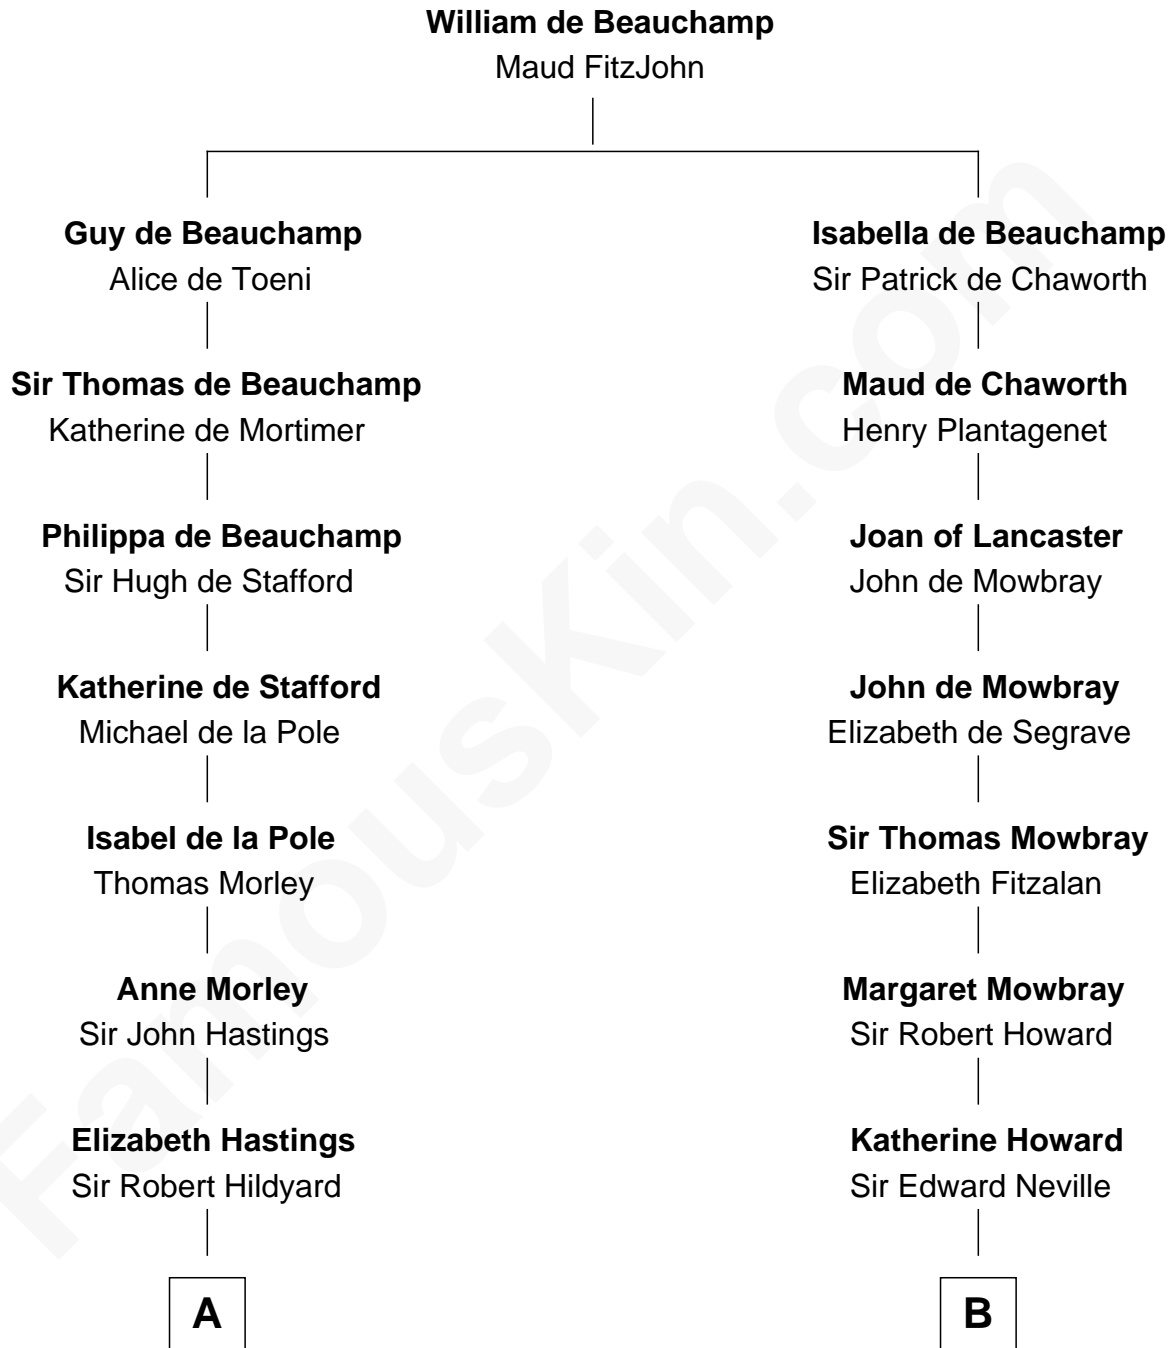

**FamousKin.com**  
**Relationship Chart of**  
**Calvin Coolidge**  
*30th U.S. President*

17th cousin 4 times removed of

**Thomas Jefferson**

*3rd U.S. President and Signer of the Declaration of Independence*

FamousKin.com