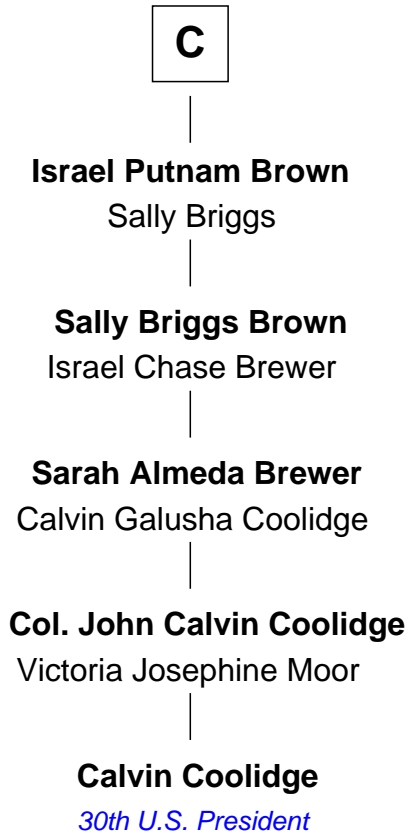

**FamousKin.com**  
**Relationship Chart of**  
**Calvin Coolidge**  
*30th U.S. President*

17th cousin 4 times removed of

**Thomas Jefferson**

*3rd U.S. President and Signer of the Declaration of Independence*

**Roger de Mortimer**  
 Joan de Geneville

**Sir Edmund Mortimer**  
 Elizabeth de Badlesmere

**Joan Moritmer**  
 James Audley

**Sir Roger de Mortimer**  
 Philippa de Montagu

**Joan Audley**  
 Sir John Touchet

**Edmund Mortimer**  
 Philippa Plantagenet

**John Touchet**  
 -----

**Elizabeth Mortimer**  
 Sir Henry Percy

**John Touchet**  
 Isabel -----

**Elizabeth Percy**  
 Sir John Clifford

**James Touchet**  
 Eleanor de Holland

**Mary Clifford**  
 Sir Philip Wentworth

**Elizabeth Touchet**  
 Edward Brooke

**Elizabeth Wentworth**  
 Sir Martin de la See

**Elizabeth Brooke**  
 Sir Robert Tanfield

**A**

**B**

FamousKin.com