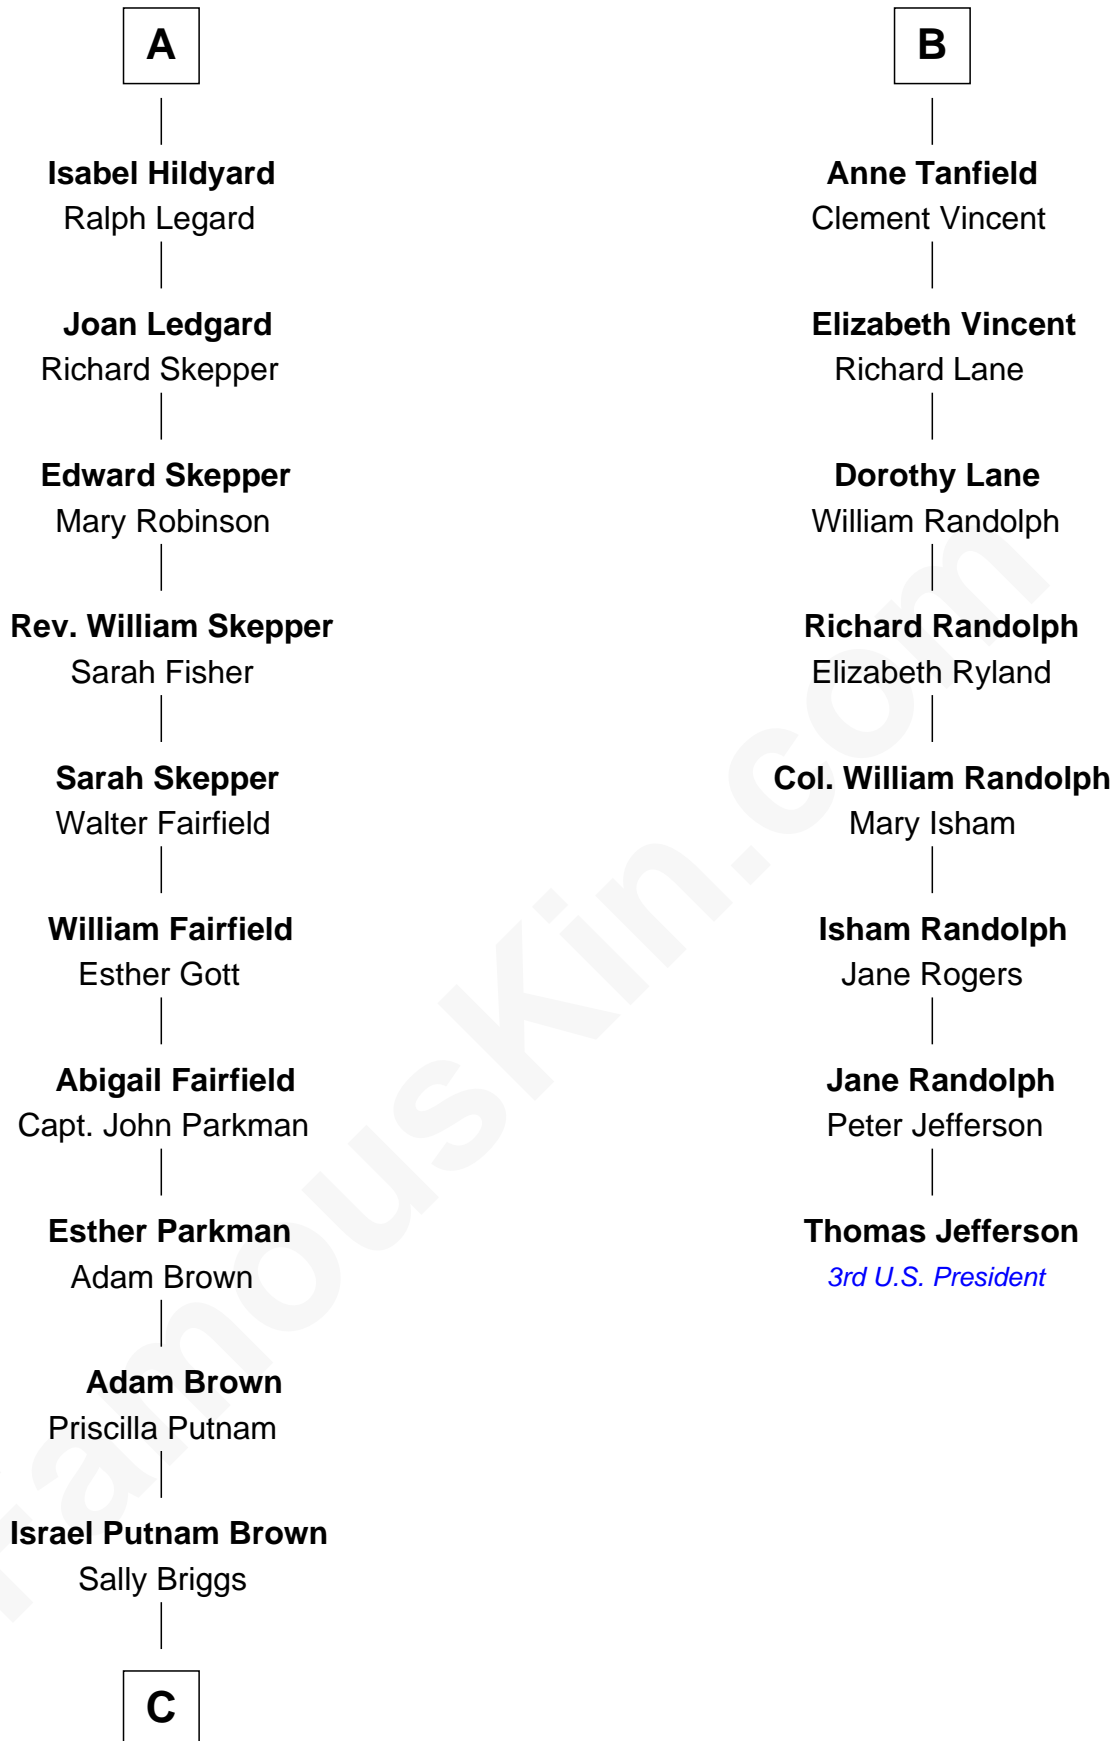

**FamousKin.com**  
**Relationship Chart of**  
**Calvin Coolidge**  
*30th U.S. President*

**14th cousin 6 times removed of**

**Thomas Jefferson**

*3rd U.S. President and Signer of the Declaration of Independence*

**C**

—  
**Sally Briggs Brown**

Israel Chase Brewer

—  
**Sarah Almeda Brewer**

Calvin Galusha Coolidge

—  
**Col. John Calvin Coolidge**

Victoria Josephine Moor

—  
**Calvin Coolidge**

*30th U.S. President*

FamousKin.com