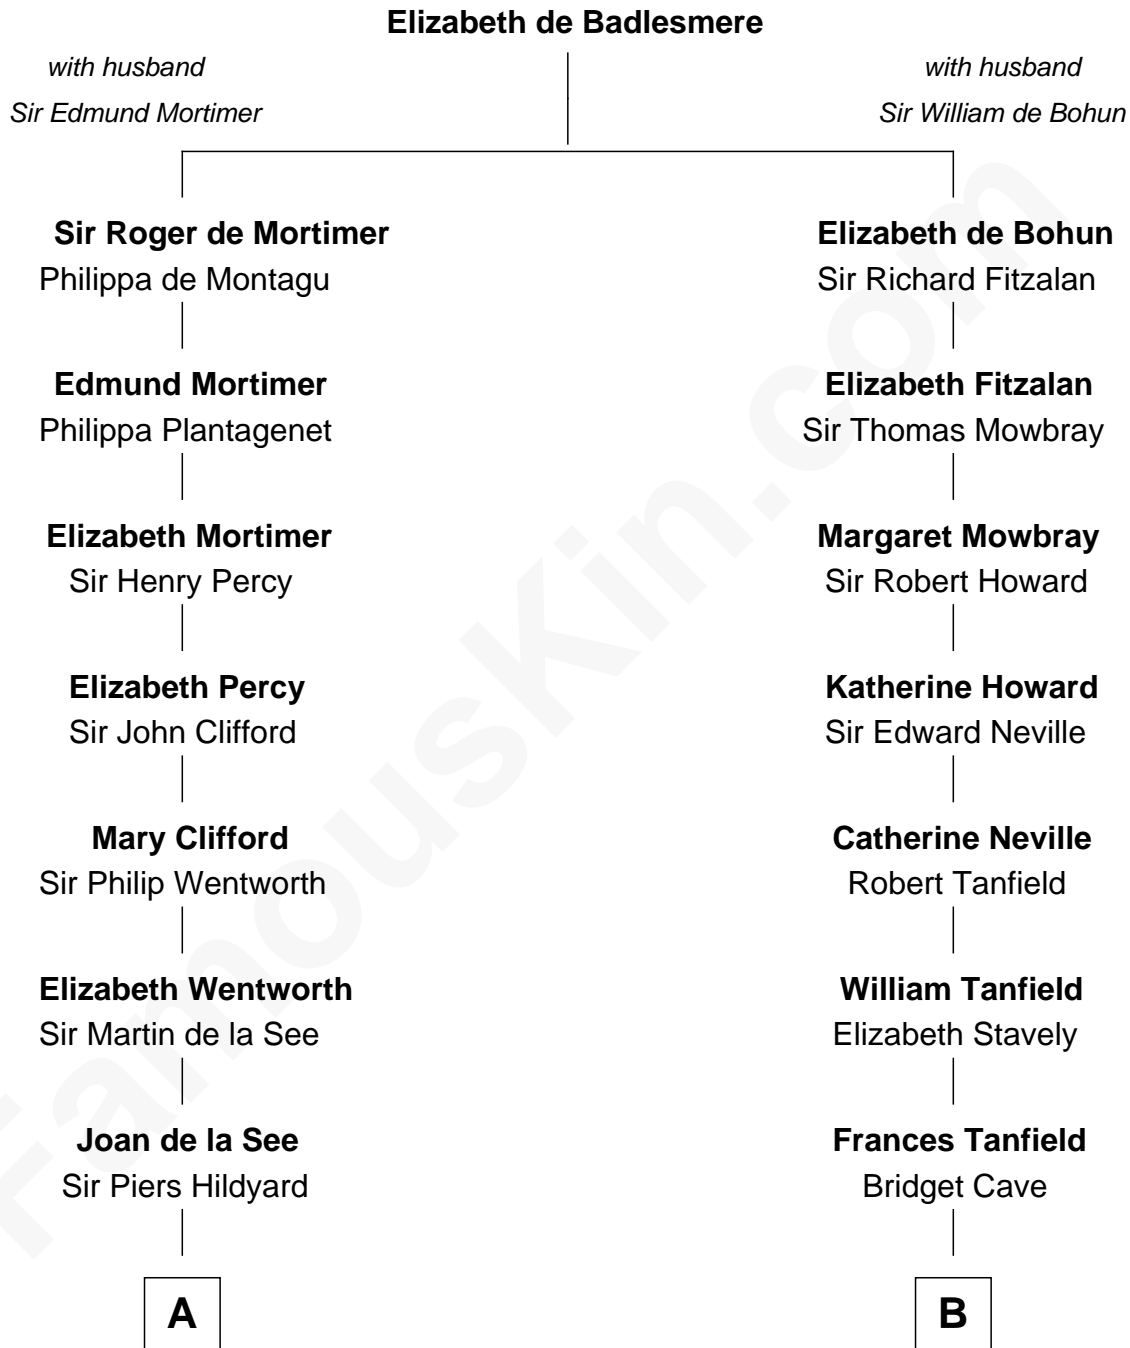

**FamousKin.com**  
**Relationship Chart of**  
**Calvin Coolidge**  
*30th U.S. President*

**14th cousin 6 times removed of**

**Thomas Jefferson**

*3rd U.S. President and Signer of the Declaration of Independence*

**C**

—  
**Sally Briggs Brown**

Israel Chase Brewer

—  
**Sarah Almeda Brewer**

Calvin Galusha Coolidge

—  
**Col. John Calvin Coolidge**

Victoria Josephine Moor

—  
**Calvin Coolidge**

*30th U.S. President*

FamousKin.com