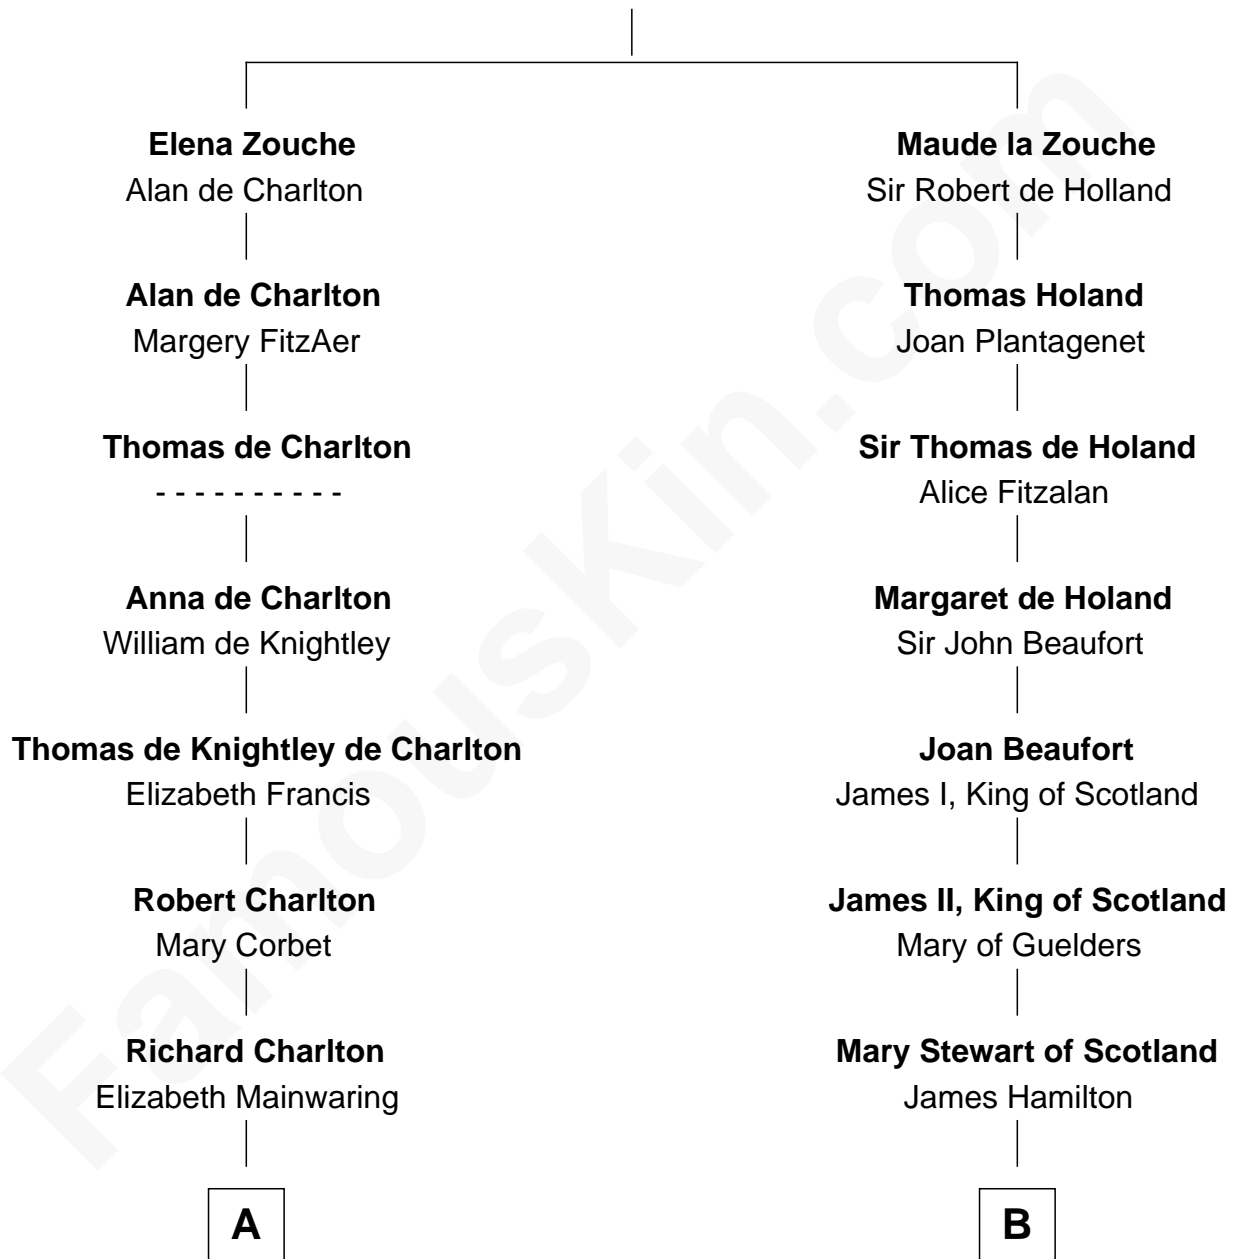

# FamousKin.com Relationship Chart of

**Calvin Coolidge**

*30th U.S. President*

17th cousin 3 times removed of

**Alexander Hamilton**

*1st U.S. Secretary of the Treasury*

**Sir Alan la Zouche**

Eleanor de Segrave

**C**

—  
**Mary Davis**

John Dunlap Moor

—  
**Hiram Dunlap Moor**

Abigail Pinney Franklin

—  
**Victoria Josephine Moor**

Col. John Calvin Coolidge

—  
**Calvin Coolidge**

*30th U.S. President*

FamousKin.com