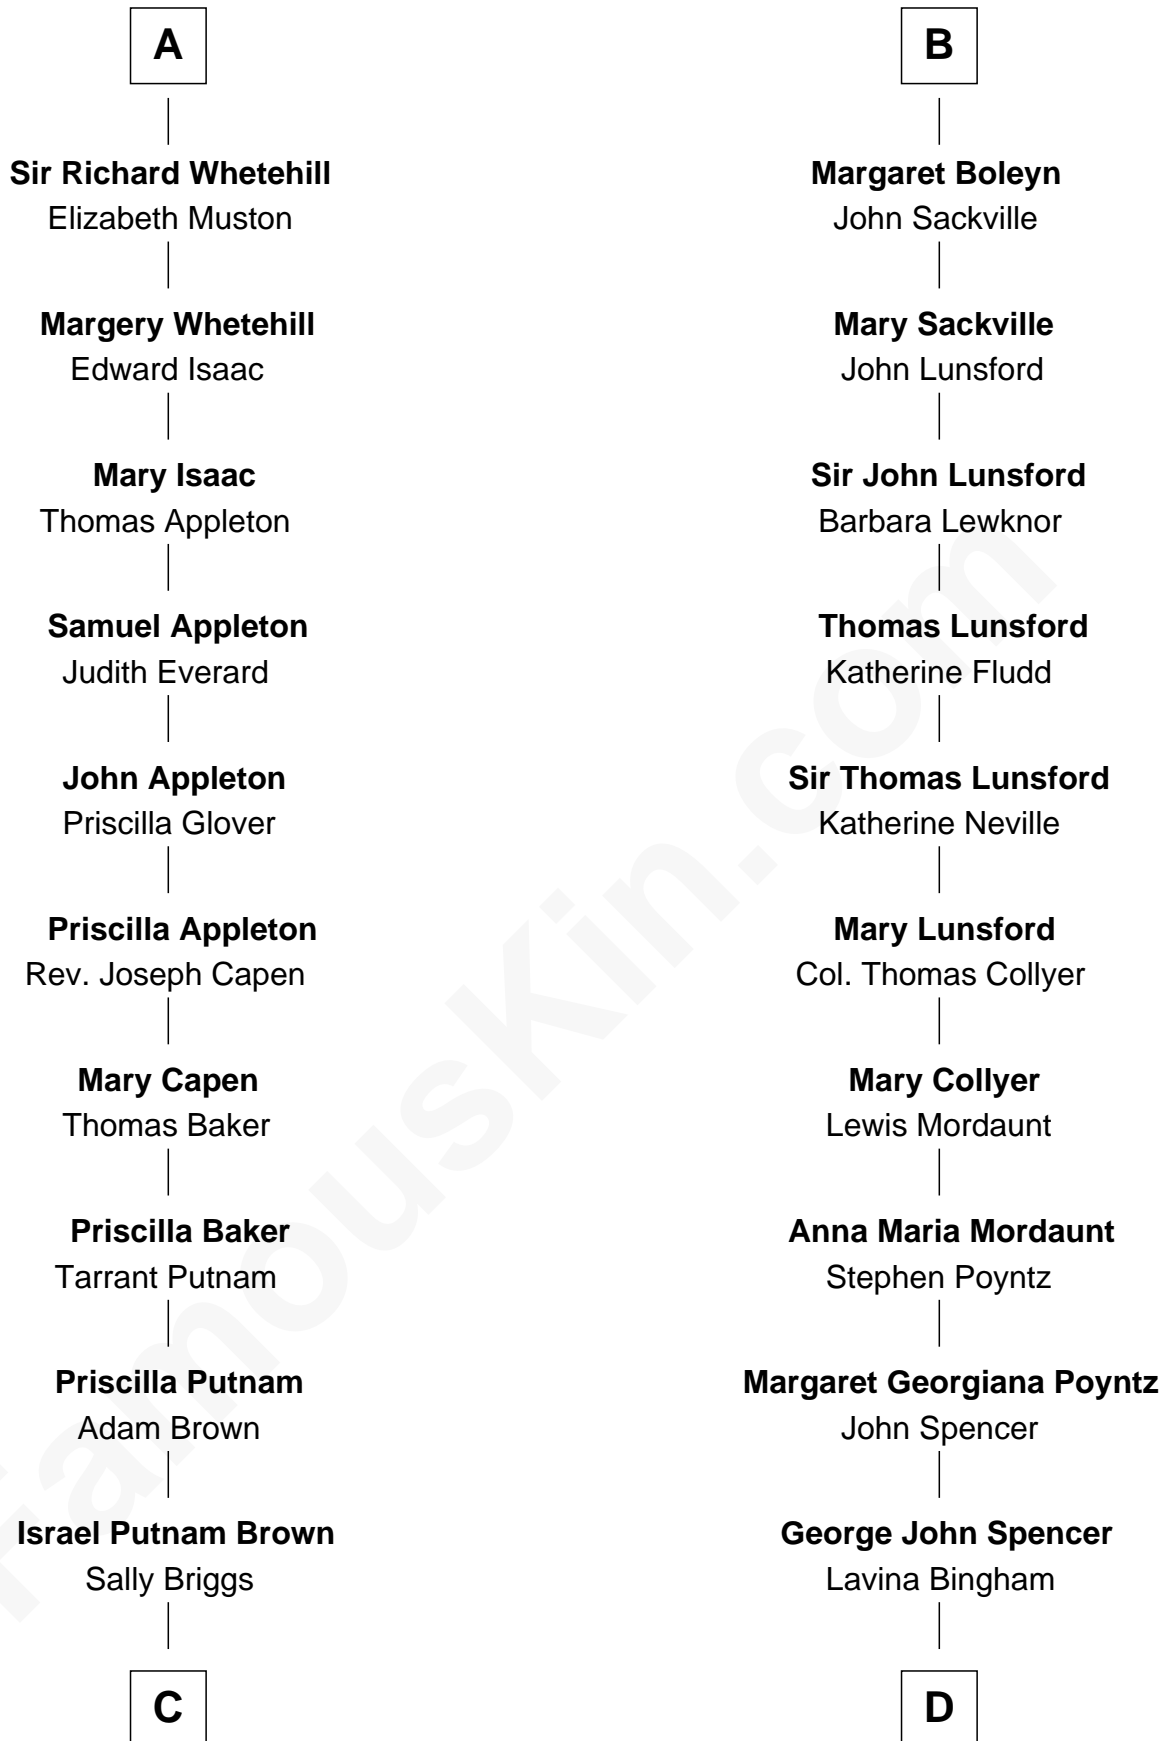

FamousKin.com Relationship Chart of

Calvin Coolidge

30th U.S. President

20th cousin 1 time removed of

Princess Diana

Princess of Wales

John IV le Strange

Joan de Somery

C

Sally Briggs Brown
Israel Chase Brewer

Sarah Almeda Brewer
Calvin Galusha Coolidge

Col. John Calvin Coolidge
Victoria Josephine Moor

Calvin Coolidge
30th U.S. President

D

Frederick Spencer
Adelaide Horatia Elizabeth Seymour