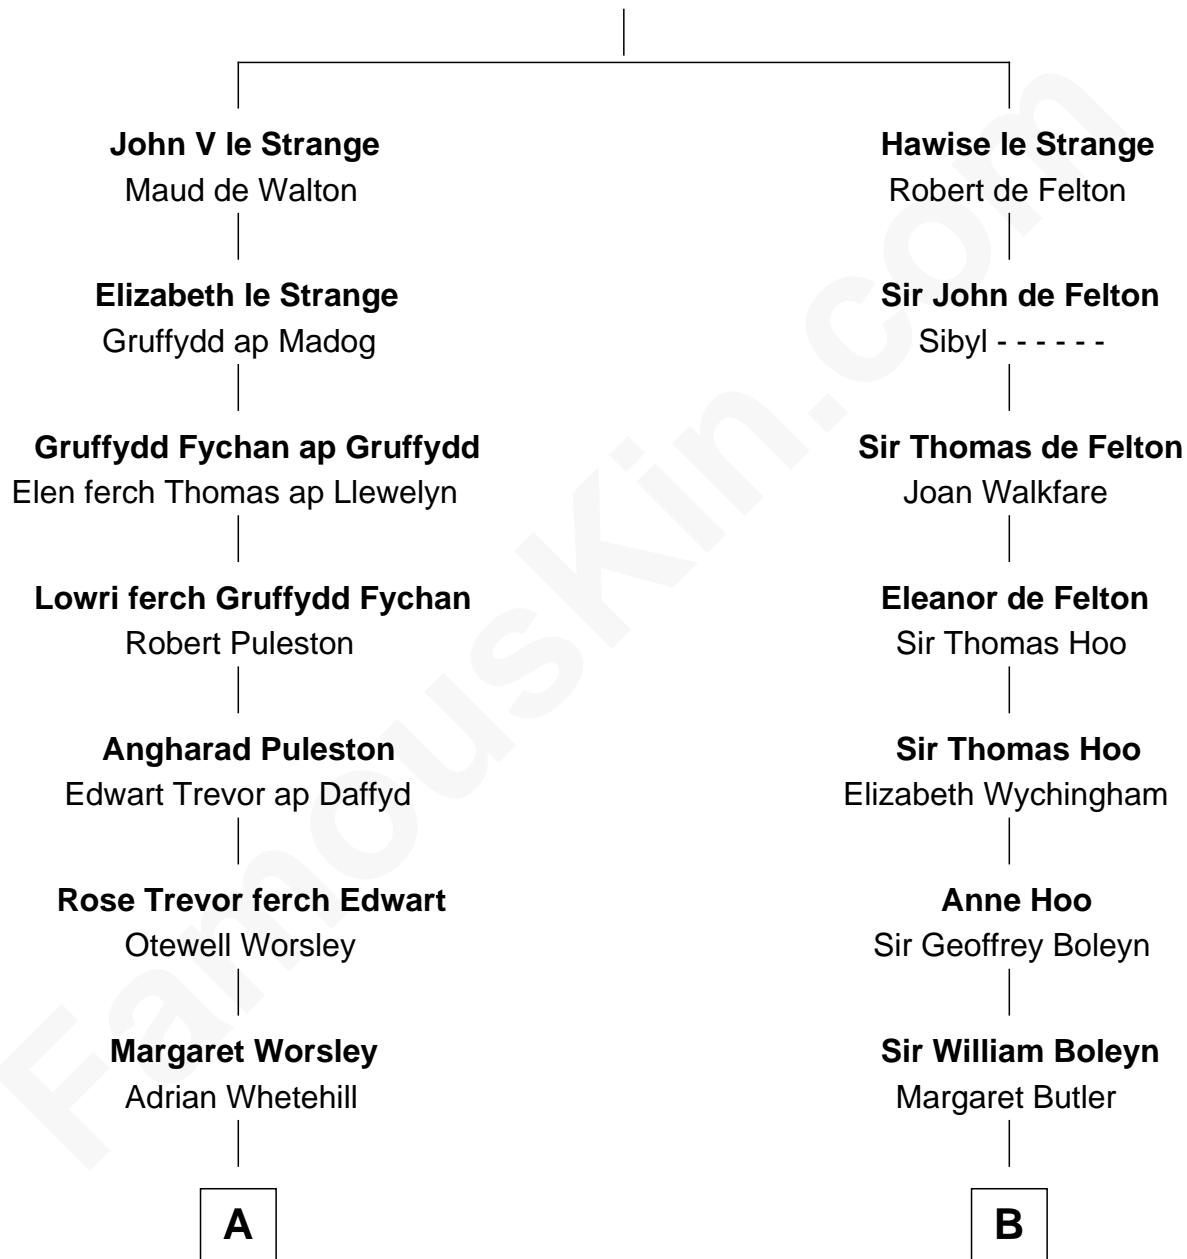

FamousKin.com Relationship Chart of

Calvin Coolidge

30th U.S. President

20th cousin 1 time removed of

Princess Diana

Princess of Wales

John IV le Strange

Joan de Somery

C

Sally Briggs Brown
Israel Chase Brewer

Sarah Almeda Brewer
Calvin Galusha Coolidge

Col. John Calvin Coolidge
Victoria Josephine Moor

Calvin Coolidge
30th U.S. President

D

Frederick Spencer
Adelaide Horatia Elizabeth Seymour

Charles Robert Spencer
Margaret Baring

Albert Edward John Spencer
Cynthia Elinor Beatrix Hamilton

Edward John Spencer
Frances Ruth Burke Roche

Princess Diana
Princess of Wales

FamousKin.com