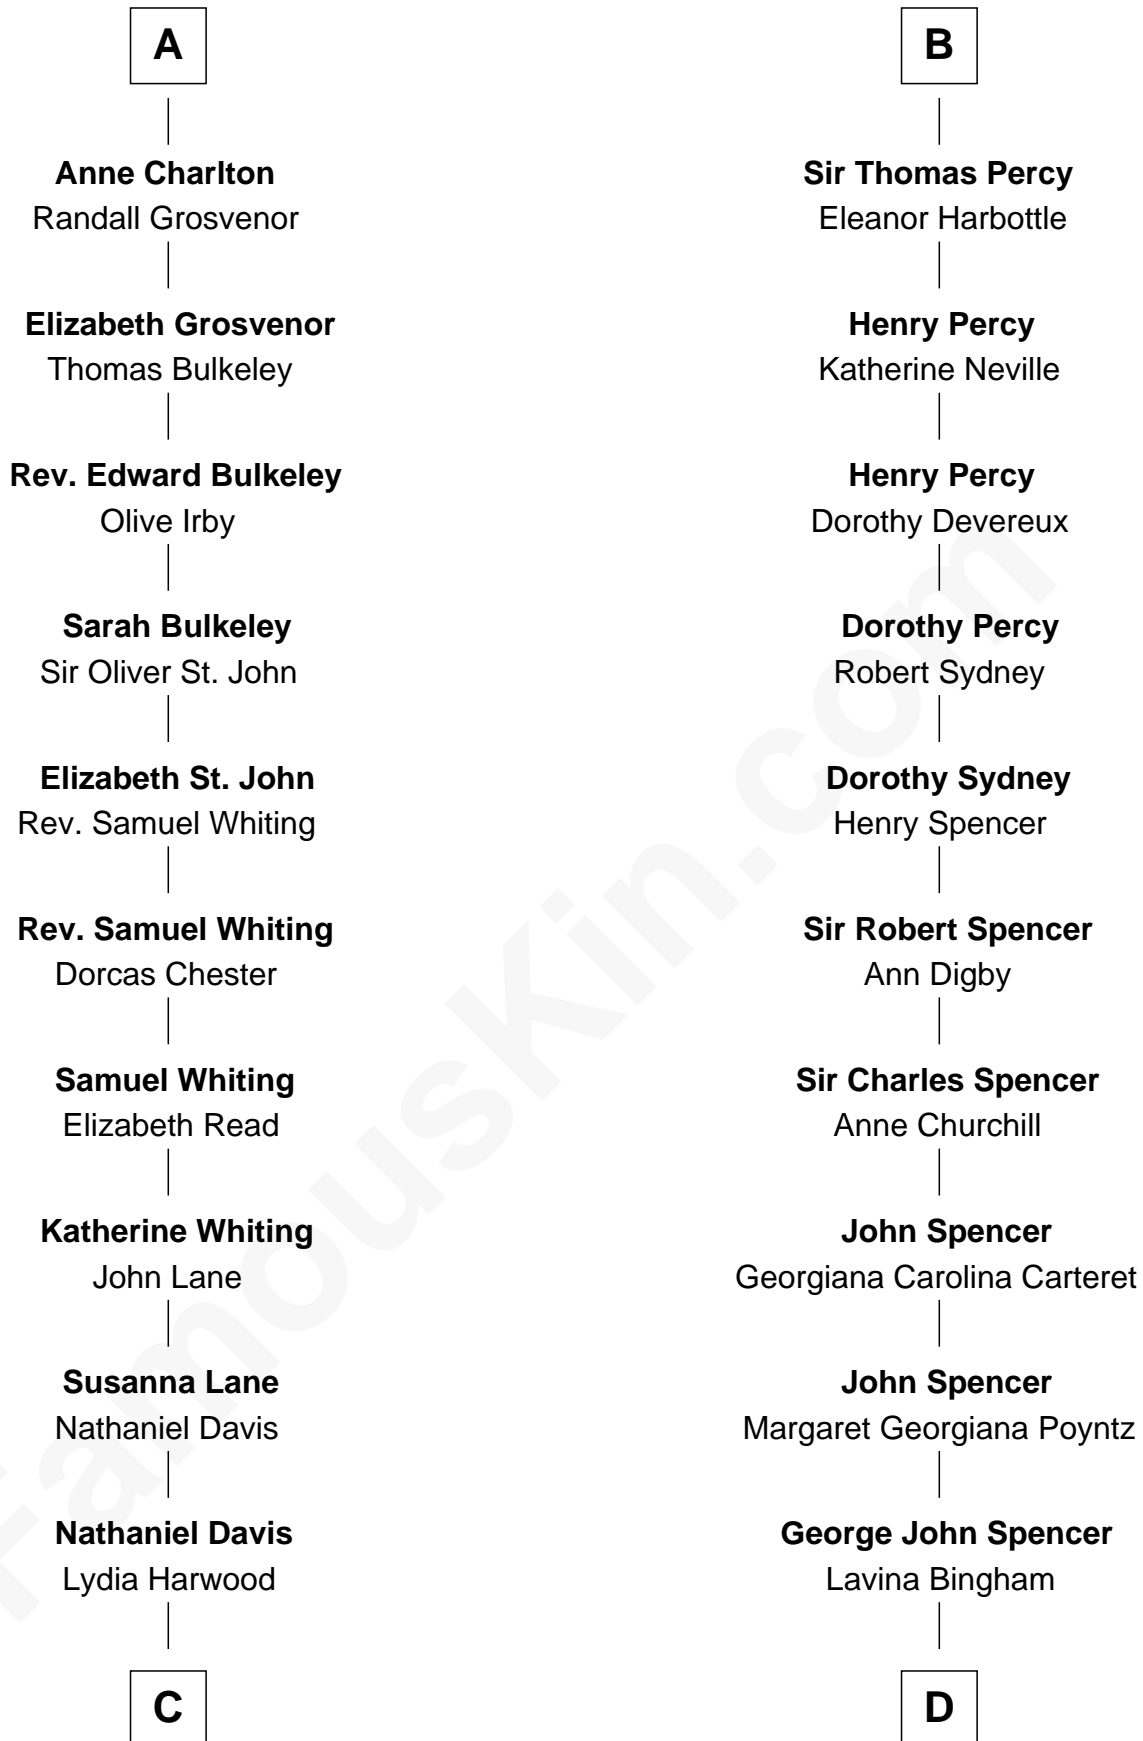

## Relationship Chart of

**Calvin Coolidge**

*30th U.S. President*

20th cousin 1 time removed of

**Princess Diana**

*Princess of Wales*

**Sir Alan la Zouche**

Eleanor de Segrave

**C**

**Mary Davis**  
John Dunlap Moor

**Hiram Dunlap Moor**  
Abigail Pinney Franklin

**Victoria Josephine Moor**  
Col. John Calvin Coolidge

**Calvin Coolidge**  
*30th U.S. President*

**D**

**Frederick Spencer**  
Adelaide Horatia Elizabeth Seymour