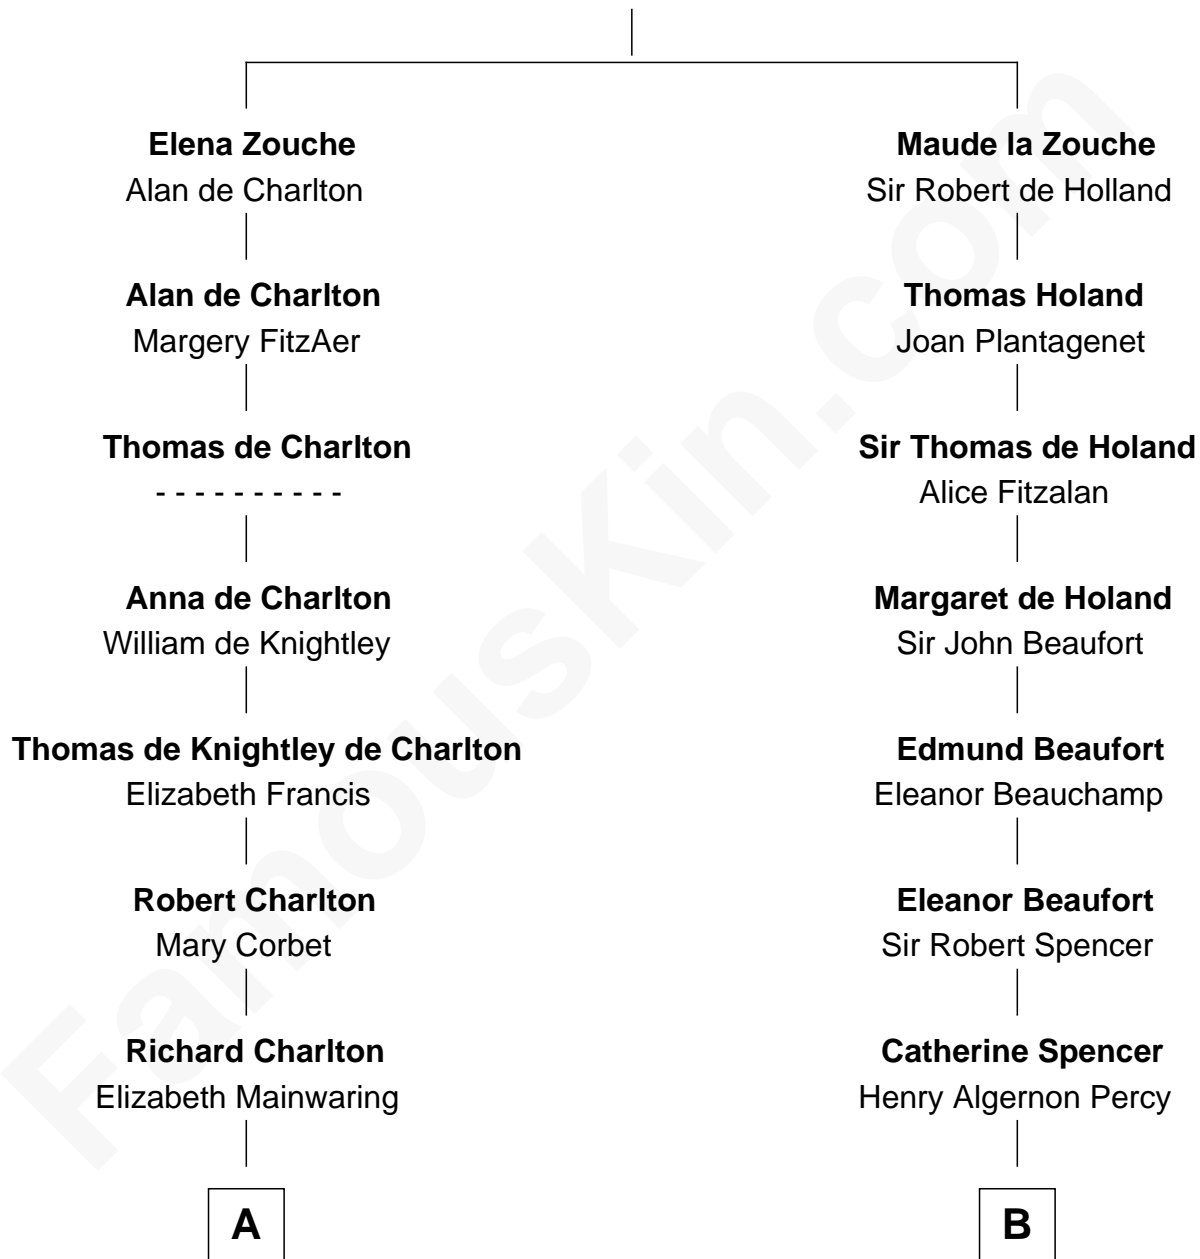

## Relationship Chart of

**Calvin Coolidge**

*30th U.S. President*

20th cousin 1 time removed of

**Princess Diana**

*Princess of Wales*

**Sir Alan la Zouche**

Eleanor de Segrave

**C**

**Mary Davis**  
John Dunlap Moor

**Hiram Dunlap Moor**  
Abigail Pinney Franklin

**Victoria Josephine Moor**  
Col. John Calvin Coolidge

**Calvin Coolidge**  
*30th U.S. President*

**D**

**Frederick Spencer**  
Adelaide Horatia Elizabeth Seymour

**Charles Robert Spencer**  
Margaret Baring

**Albert Edward John Spencer**  
Cynthia Elinor Beatrix Hamilton

**Edward John Spencer**  
Frances Ruth Burke Roche

**Princess Diana**  
*Princess of Wales*

FamousKin.com