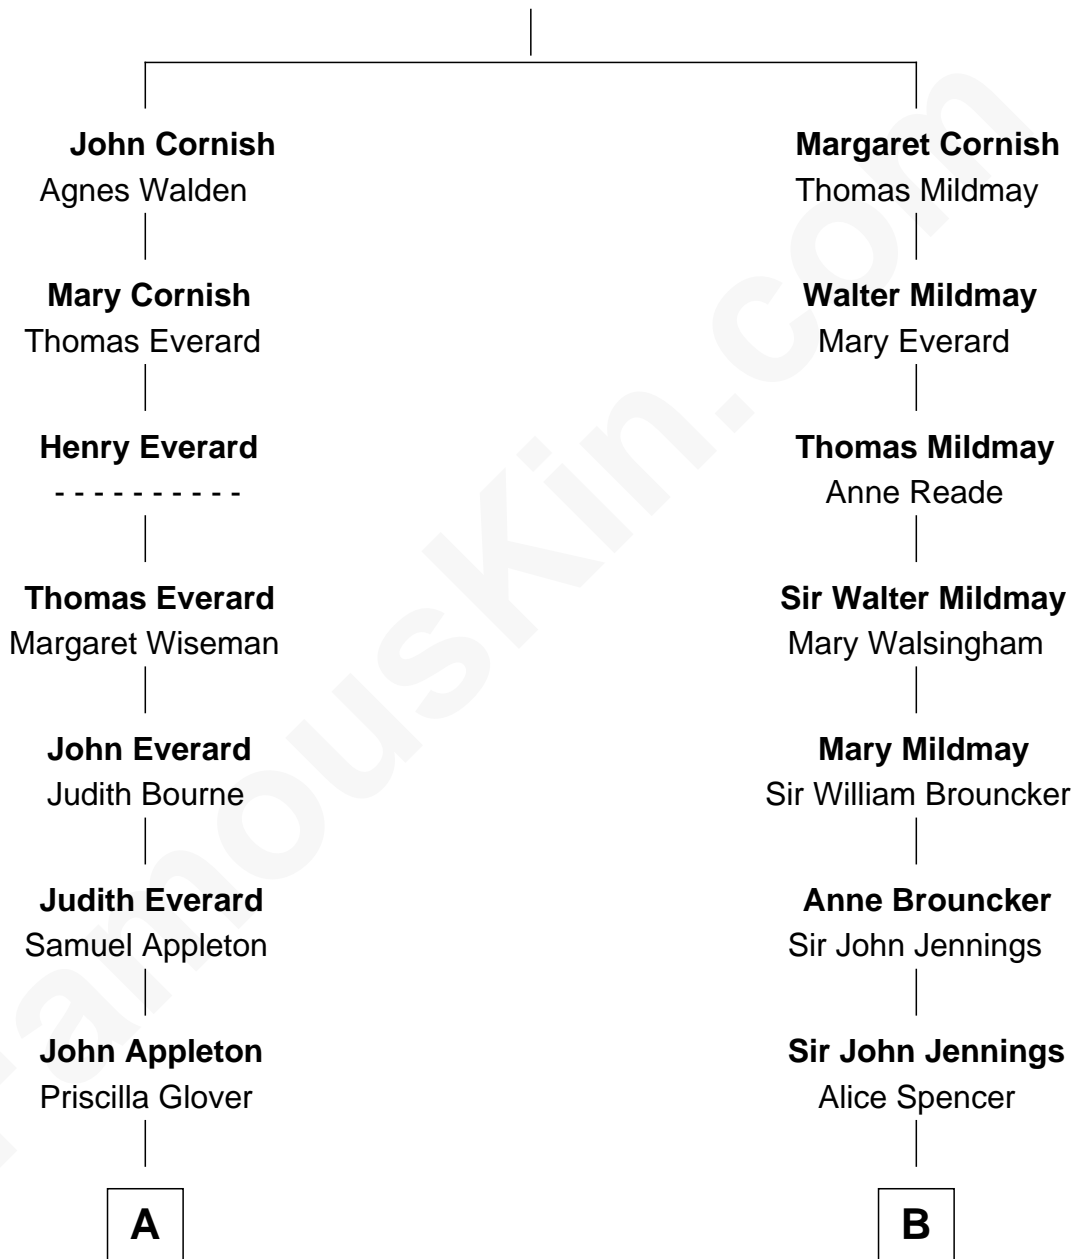

FamousKin.com
Relationship Chart of
Calvin Coolidge
30th U.S. President

15th cousin 3 times removed of
Prince William
Prince of Wales

John Cornish

C

Princess Diana Frances Spencer
Charles III, King of the United Kingdom

Prince William
Prince of Wales

FamousKin.com