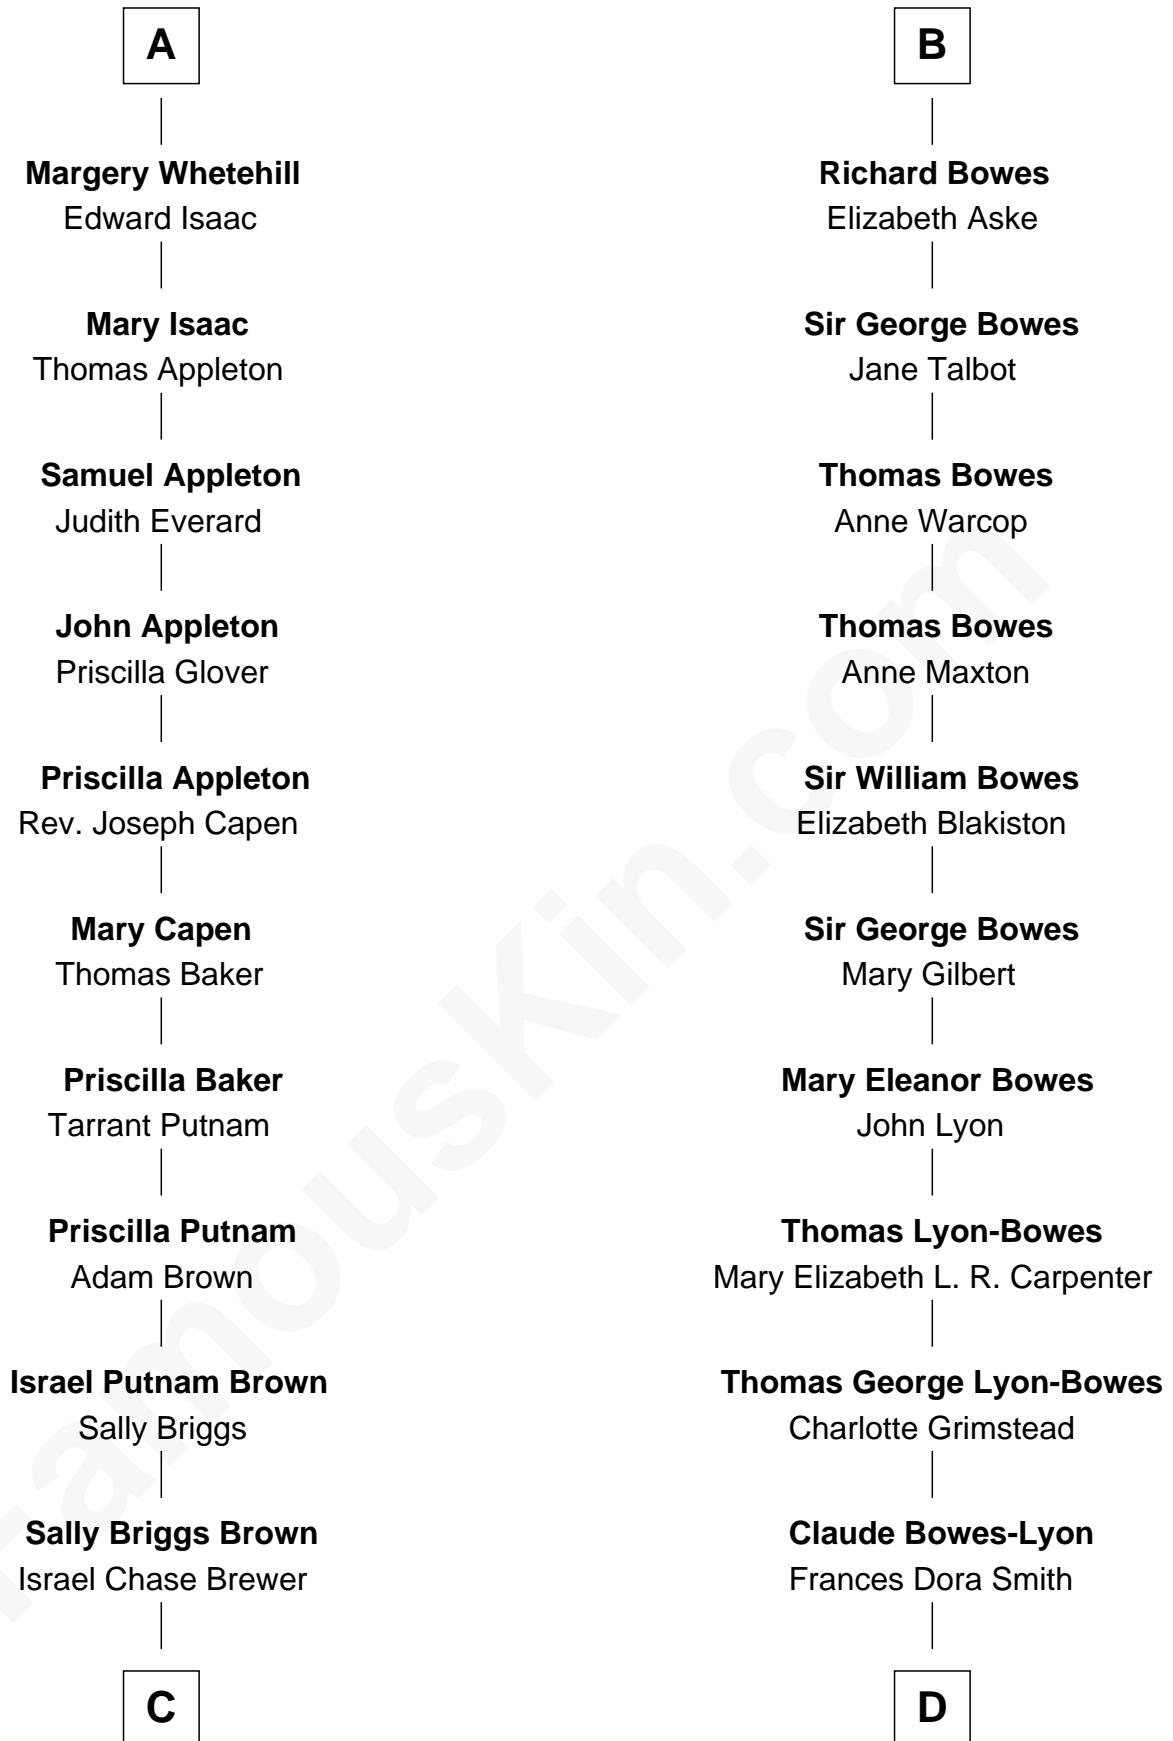

FamousKin.com
Relationship Chart of
Calvin Coolidge
30th U.S. President

19th cousin 2 times removed of
Prince William
Prince of Wales

John V le Strange
Maud de Walton

C

Sarah Almeda Brewer
Calvin Galusha Coolidge

Col. John Calvin Coolidge
Victoria Josephine Moor

Calvin Coolidge
30th U.S. President

D

Claude George Bowes-Lyon
Cecilia Nina Cavendish-Bentinck

Elizabeth Bowes-Lyon
George VI, King of the United Kingdom

Elizabeth II, Queen of the United Kingdom
Prince Philip of Edinburgh