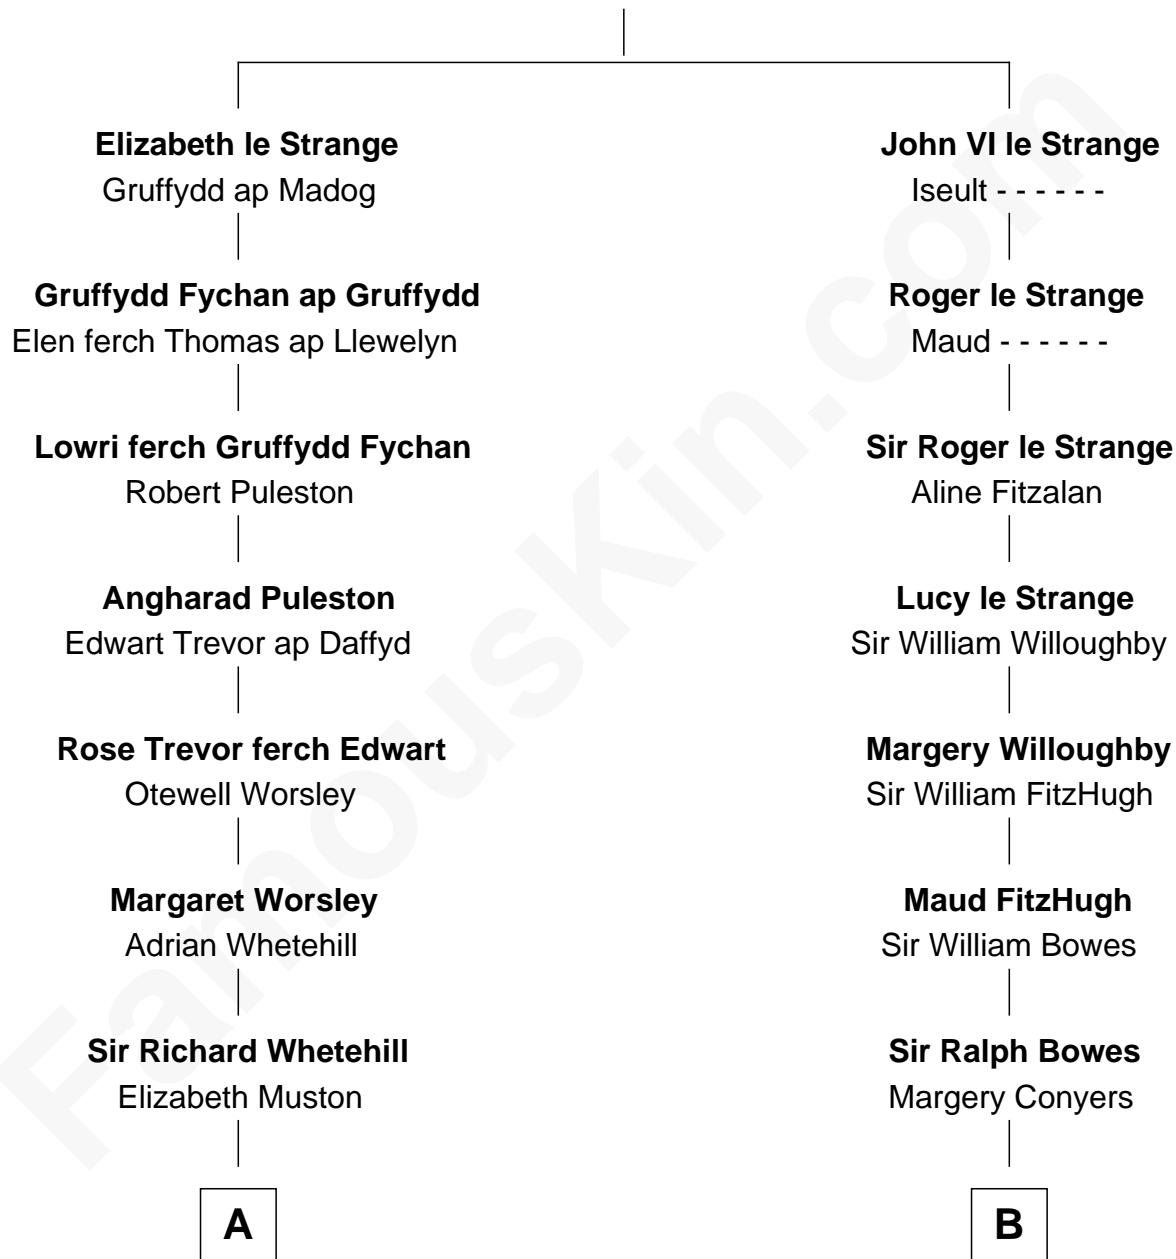

FamousKin.com
Relationship Chart of
Calvin Coolidge
30th U.S. President

19th cousin 2 times removed of
Prince William
Prince of Wales

John V le Strange
Maud de Walton

C

Sarah Almeda Brewer
Calvin Galusha Coolidge

Col. John Calvin Coolidge
Victoria Josephine Moor

Calvin Coolidge
30th U.S. President

D

Claude George Bowes-Lyon
Cecilia Nina Cavendish-Bentinck

Elizabeth Bowes-Lyon
George VI, King of the United Kingdom

Elizabeth II, Queen of the United Kingdom
Prince Philip of Edinburgh

Charles III, King of the United Kingdom
Princess Diana Frances Spencer

Prince William
Prince of Wales