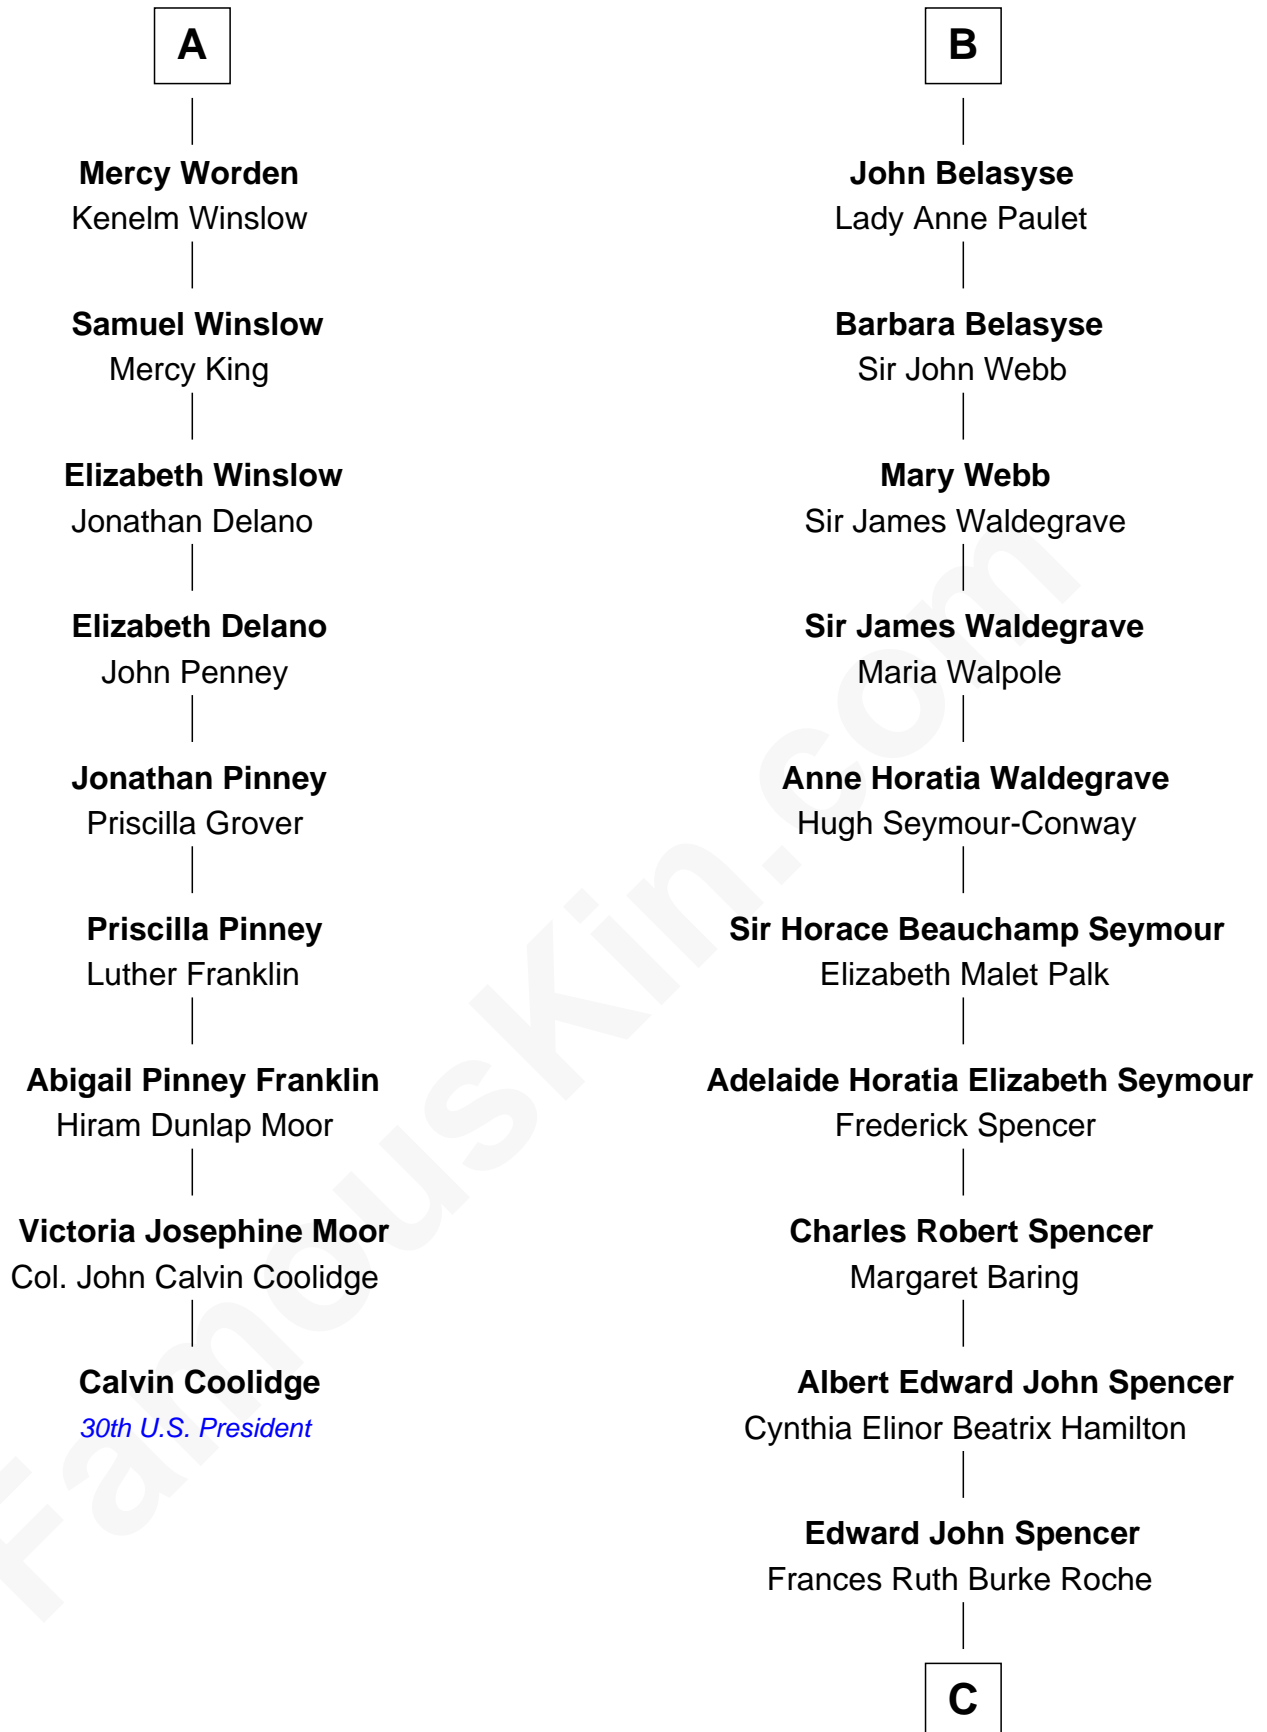

FamousKin.com Relationship Chart of

Calvin Coolidge

30th U.S. President

15th cousin 3 times removed of

Prince William

Prince of Wales

Richard Sherburne

Alice Hamerton

C

Princess Diana Frances Spencer
Charles III, King of the United Kingdom

Prince William
Prince of Wales

FamousKin.com