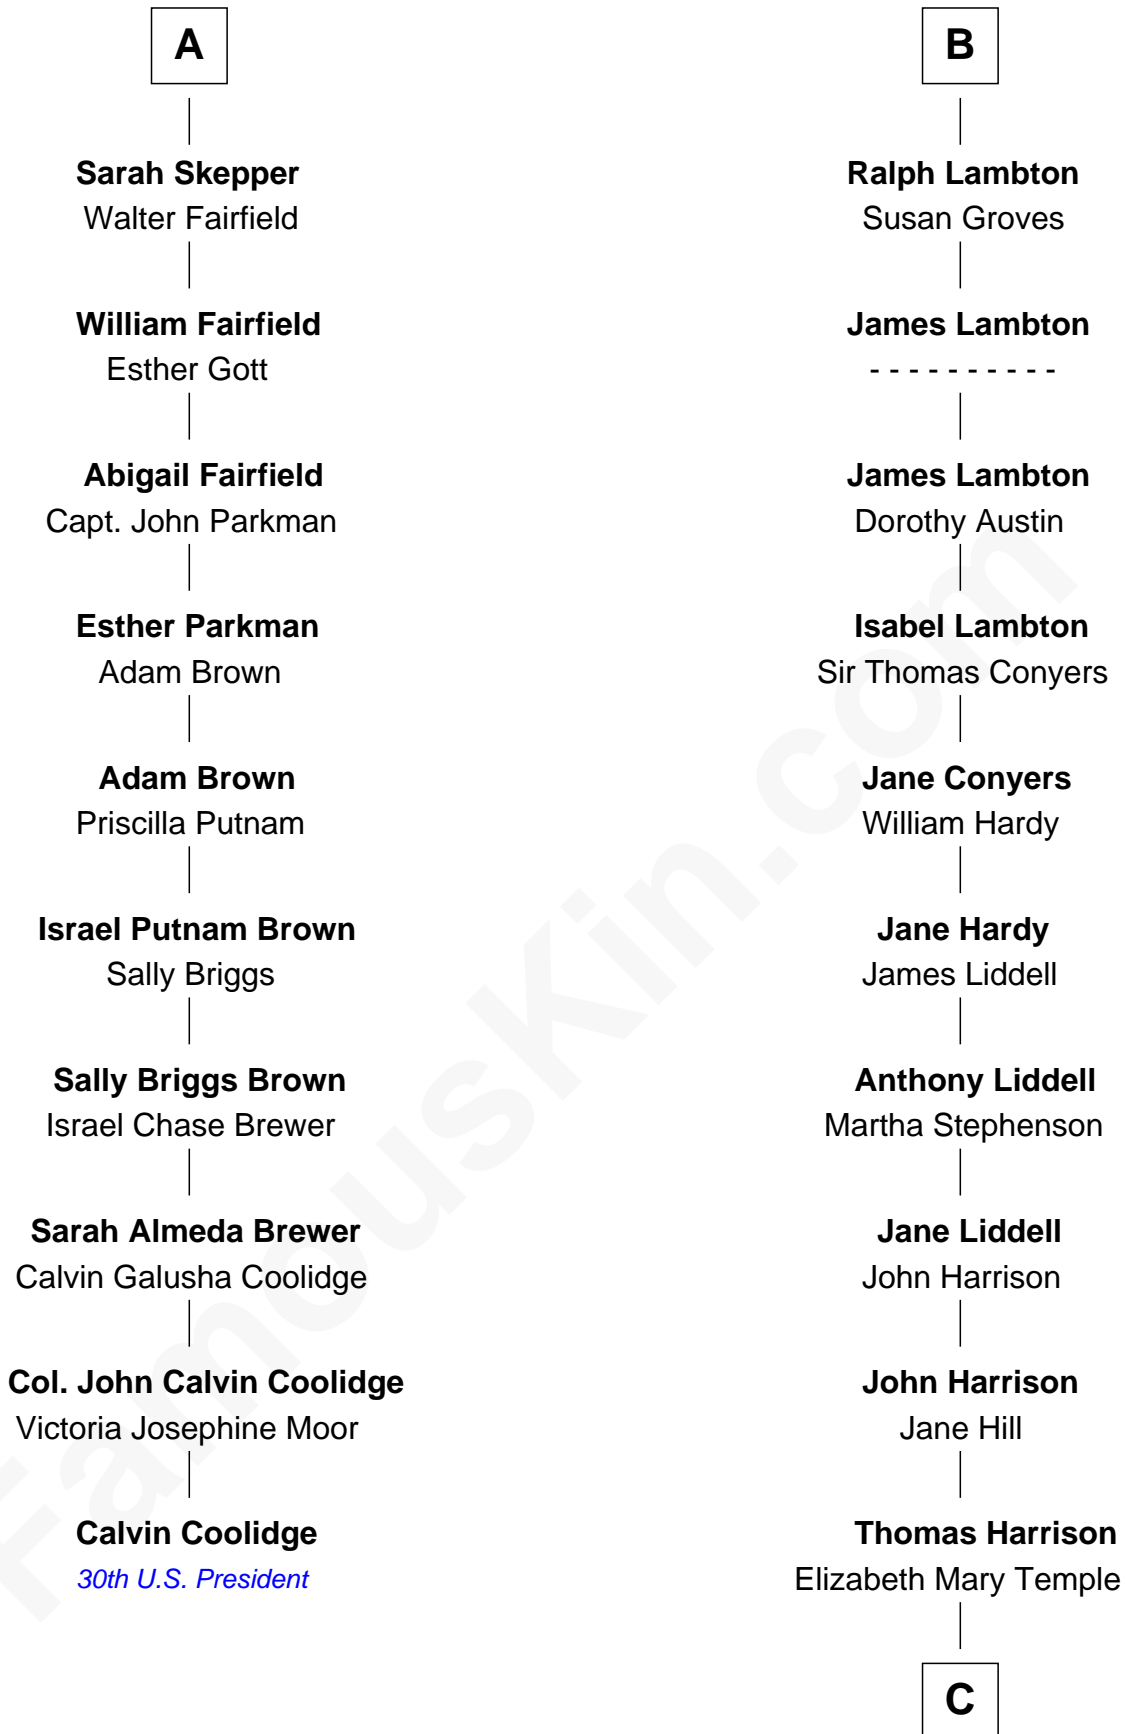

FamousKin.com
Relationship Chart of
Calvin Coolidge
30th U.S. President

16th cousin 3 times removed of
Catherine Middleton
Princess of Wales

C

Dorothy Harrison

Ronald John James Goldsmith

Carole Elizabeth Goldsmith

Michael Francis Middleton

Catherine Middleton

Princess of Wales

FamousKin.com