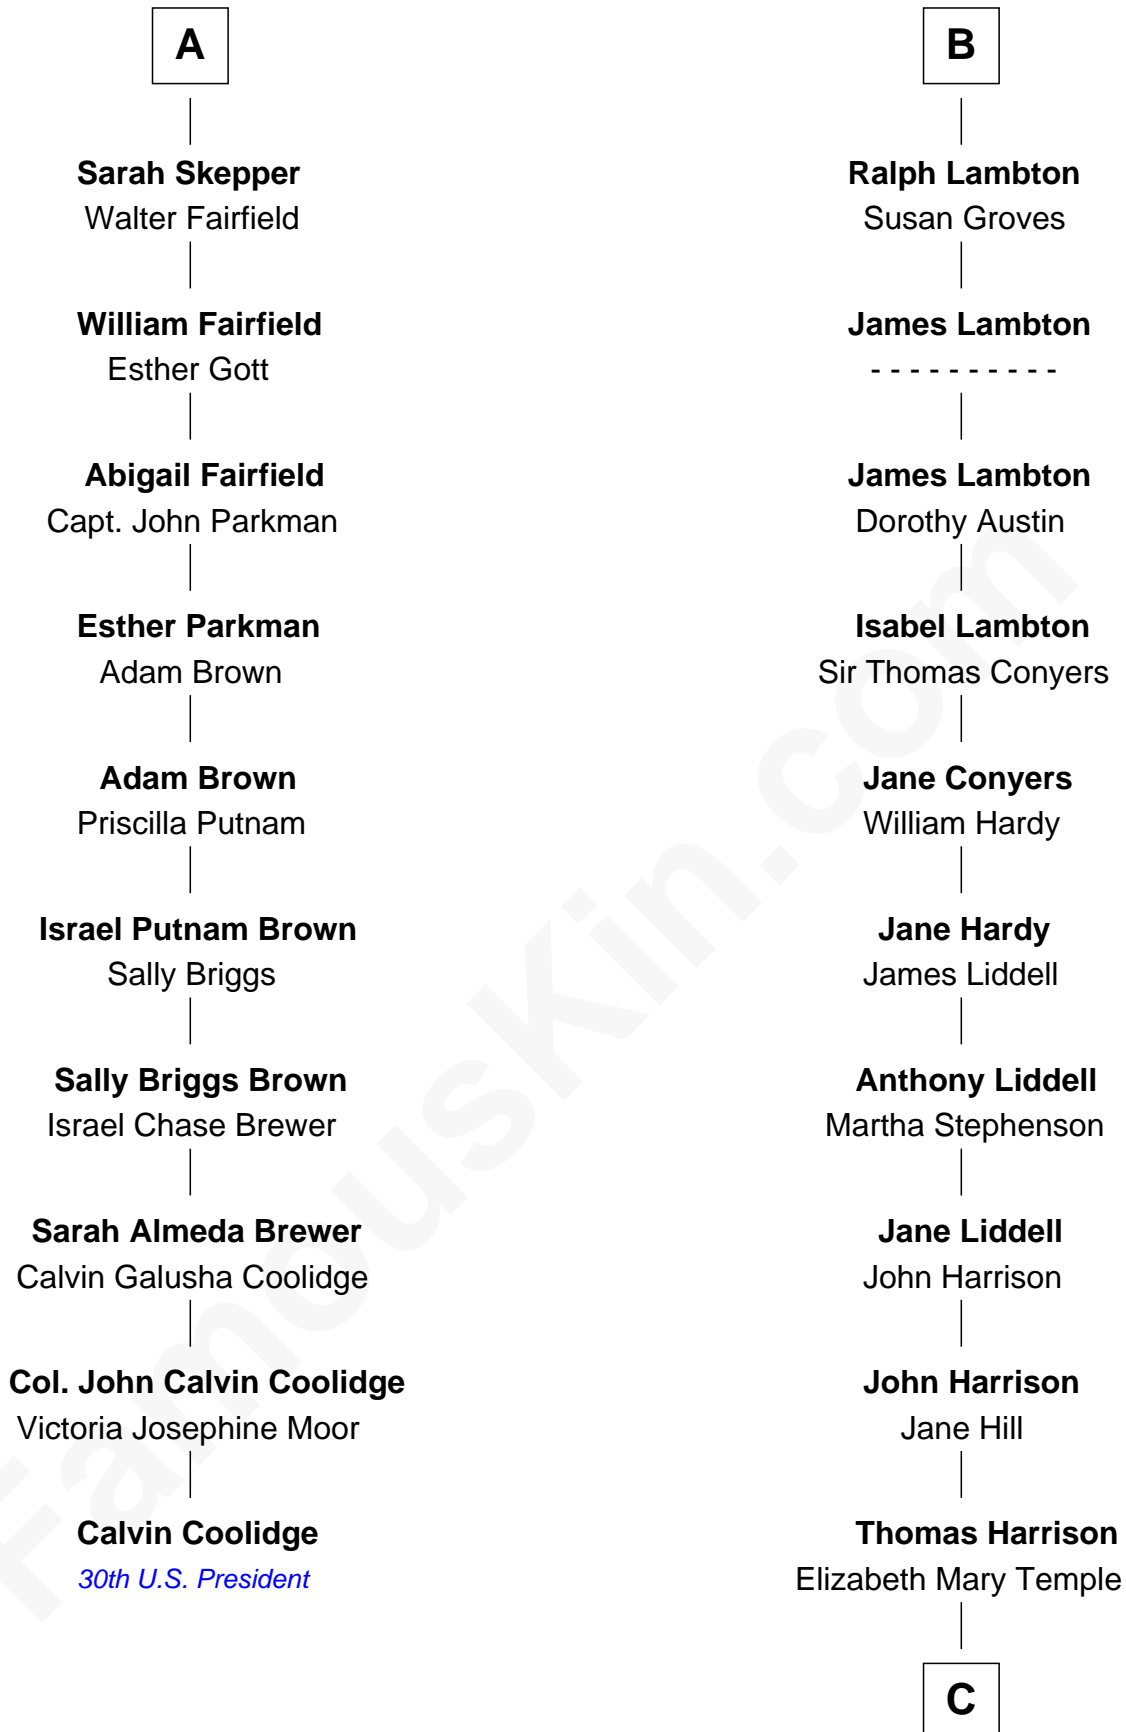

# FamousKin.com Relationship Chart of

**Calvin Coolidge**

*30th U.S. President*

16th cousin 3 times removed of

**Catherine Middleton**

*Princess of Wales*

**Sir John Clifford**

Elizabeth Percy

C

**Dorothy Harrison**

Ronald John James Goldsmith

**Carole Elizabeth Goldsmith**

Michael Francis Middleton

**Catherine Middleton**

*Princess of Wales*

FamousKin.com