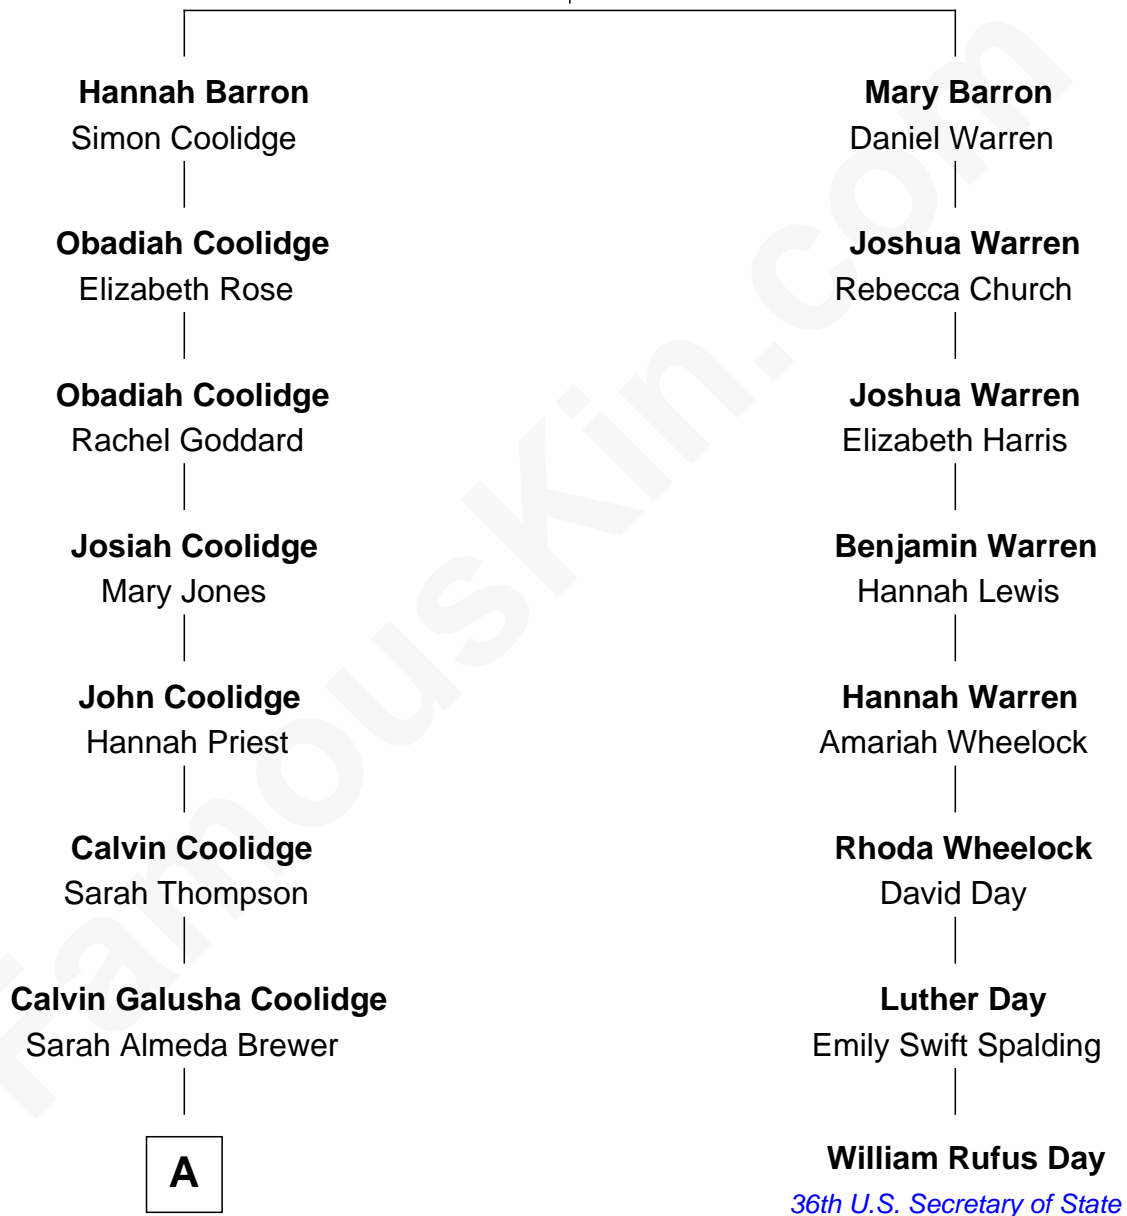

FamousKin.com Relationship Chart of

Calvin Coolidge

30th U.S. President

7th cousin 1 time removed of

William Rufus Day

36th U.S. Secretary of State

Ellis Barron

Grace - - - - -

A

Col. John Calvin Coolidge

Victoria Josephine Moor

Calvin Coolidge

30th U.S. President

FamousKin.com