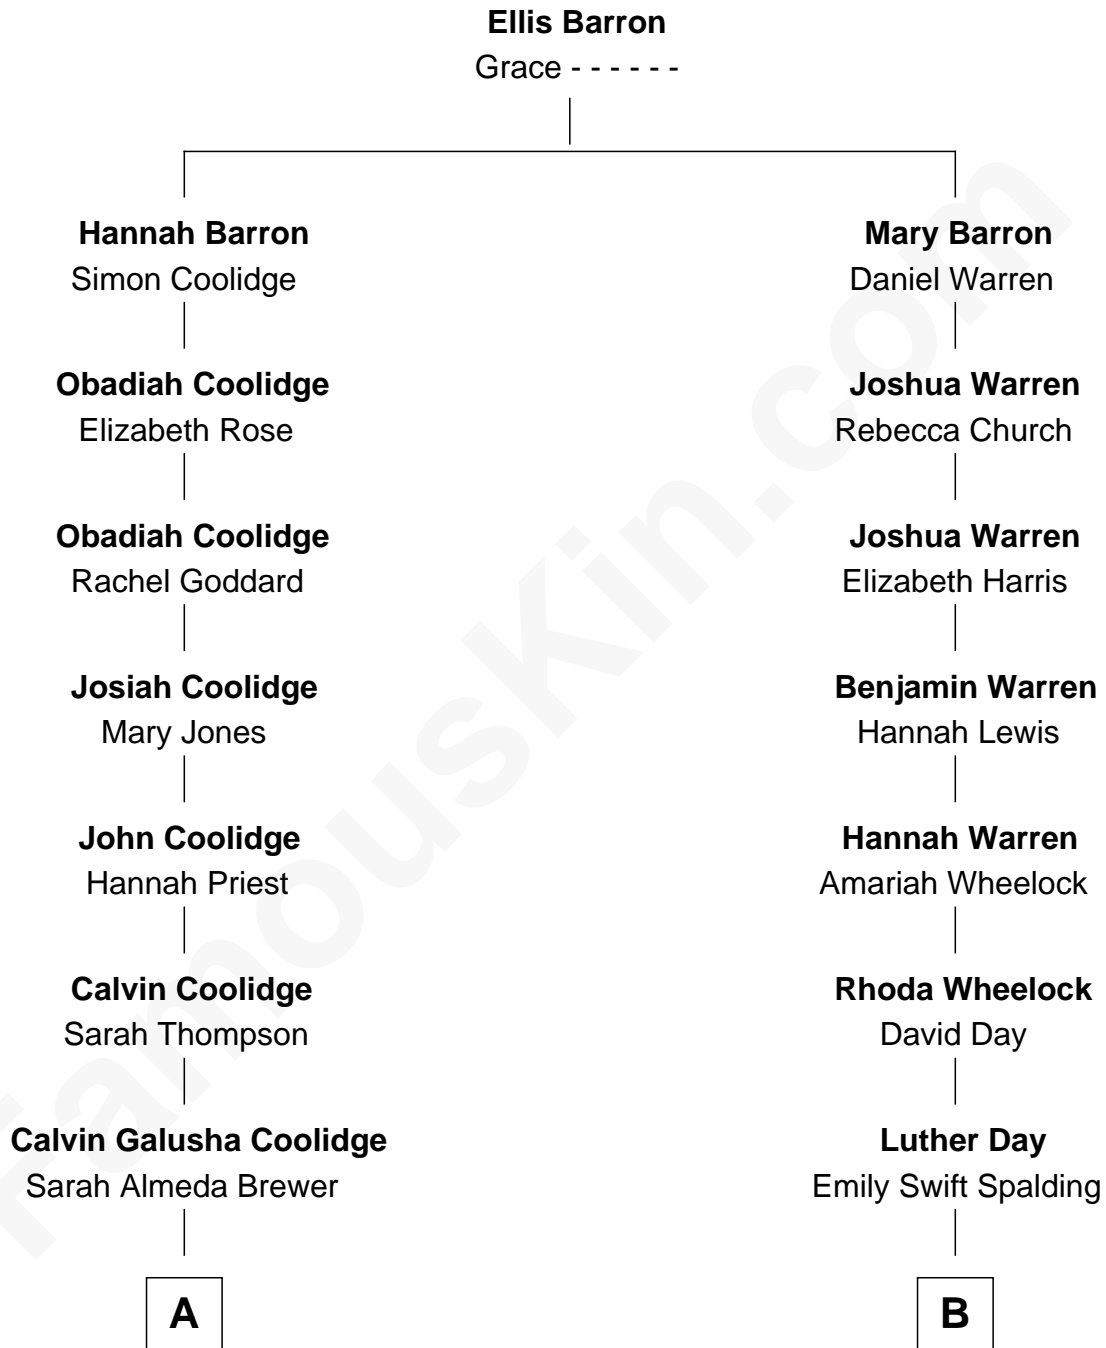

FamousKin.com Relationship Chart of

Calvin Coolidge

30th U.S. President

8th cousin 3 times removed of

Anna Gunn

TV and Movie Actress

A

Col. John Calvin Coolidge

Victoria Josephine Moor

Calvin Coolidge

30th U.S. President

B

William Rufus Day

Mary Elizabeth Schaefer

Luther N. Day

Ida McKinley Barber