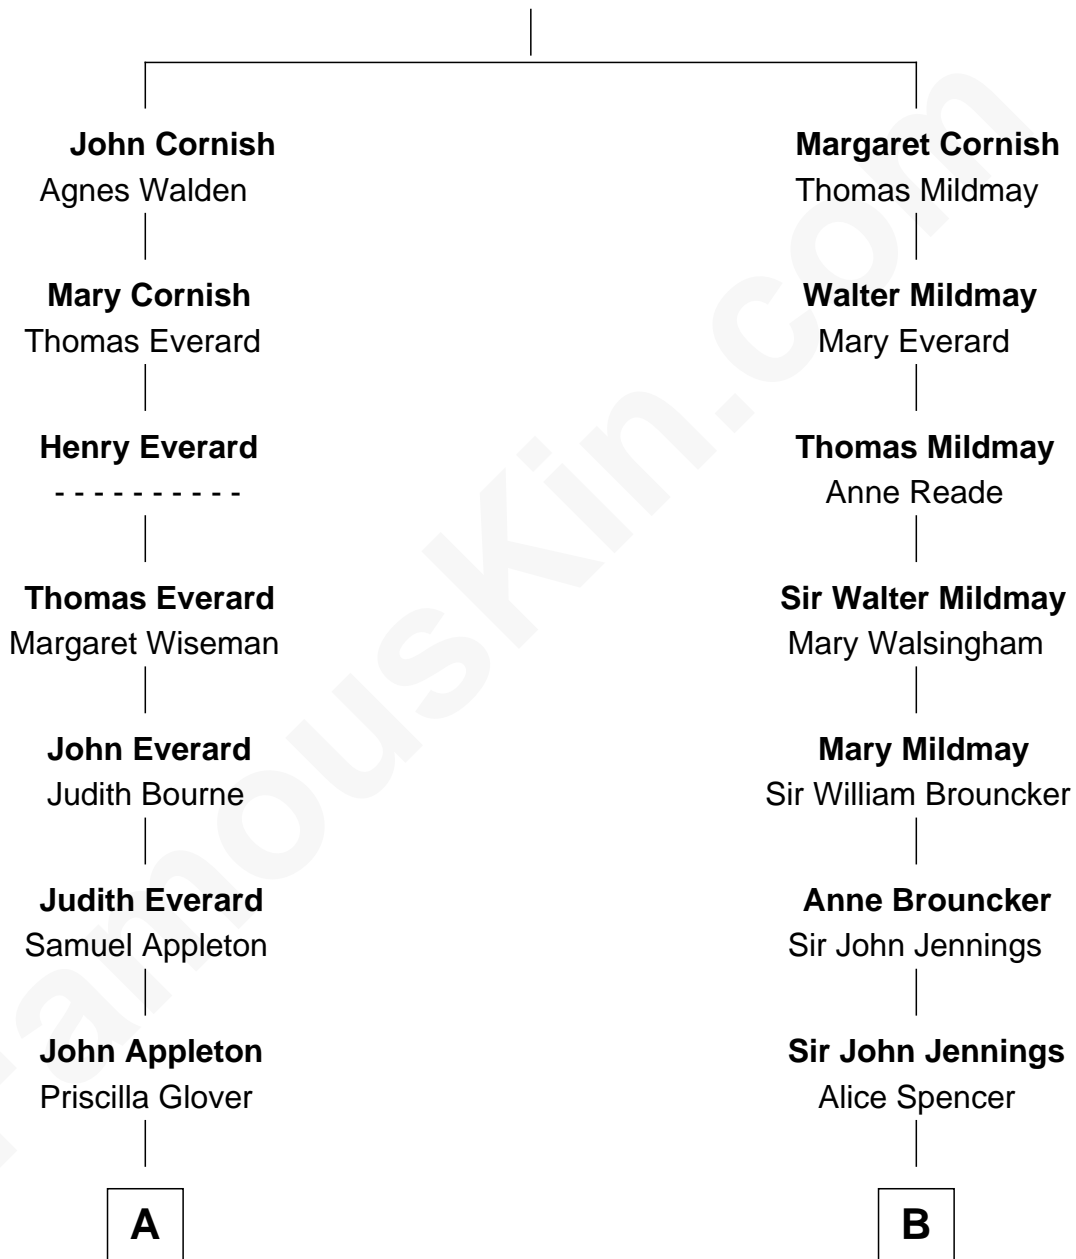

FamousKin.com
Relationship Chart of
Calvin Coolidge
30th U.S. President

15th cousin 3 times removed of
Prince Harry
Duke of Sussex

John Cornish

C

Princess Diana Frances Spencer
Charles III, King of the United Kingdom

Prince Harry
Duke of Sussex

FamousKin.com